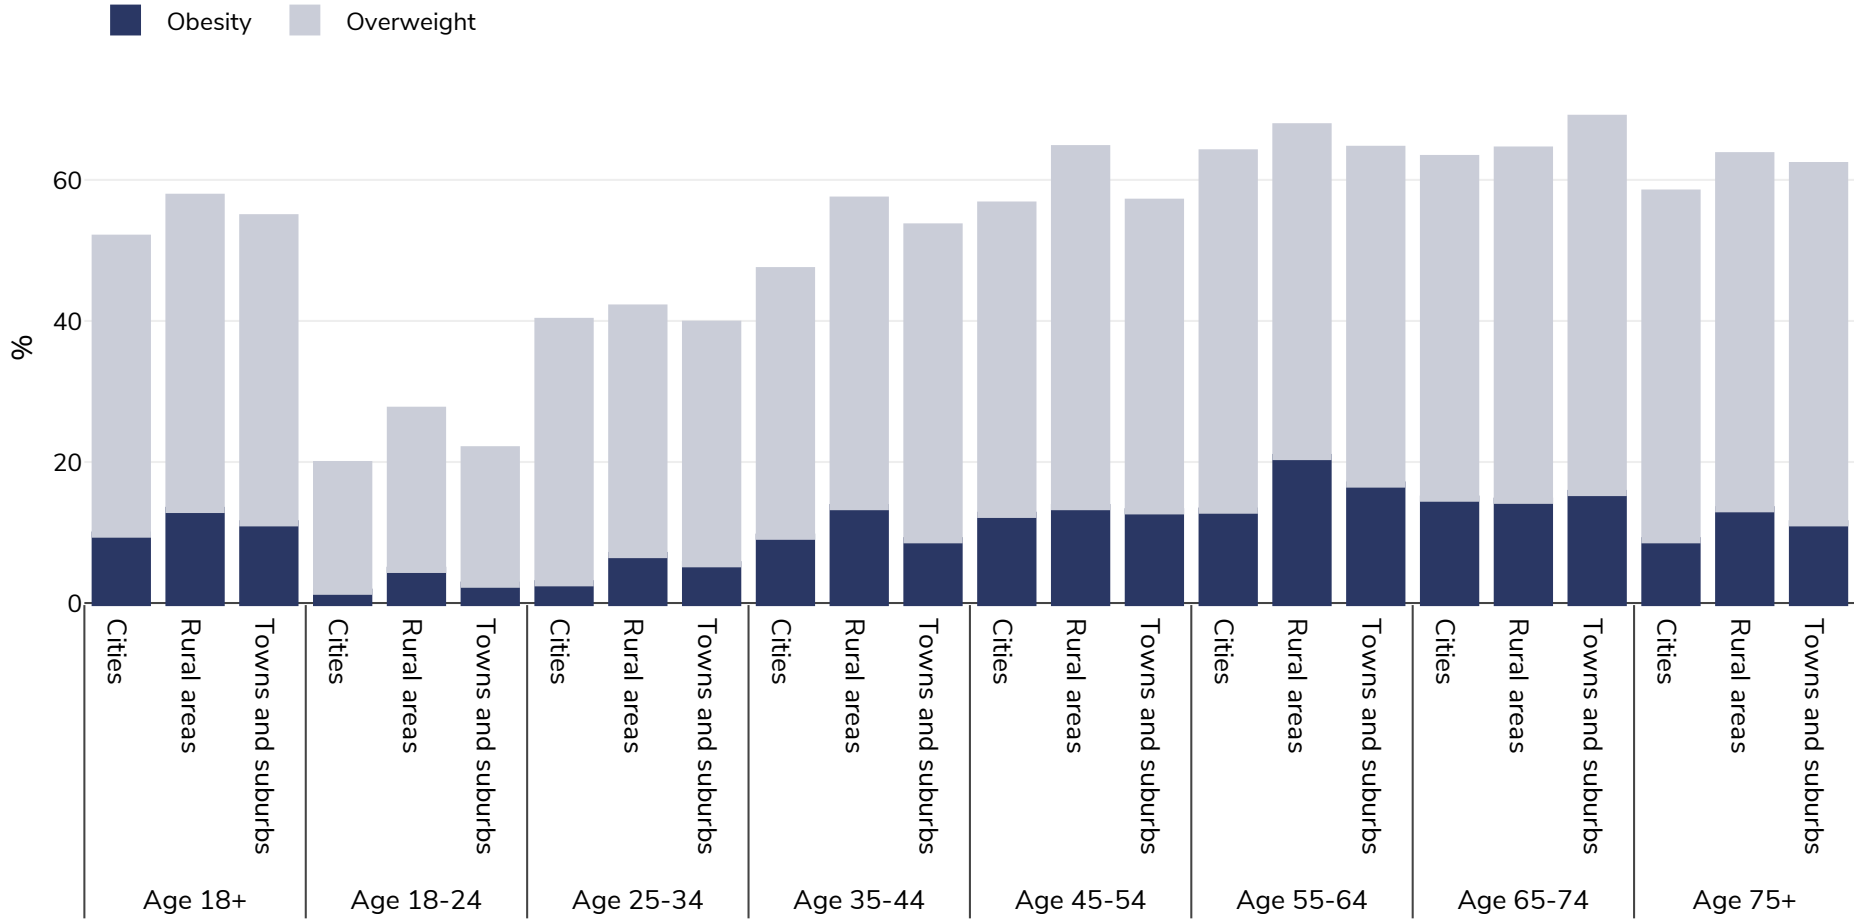

# Italy: Overweight/obesity by age and region

Men, 2014

Survey type: Self-reported

Area covered: National

References: Eurostat [http://appsso.eurostat.ec.europa.eu/nui/show.do?dataset=hlth\\_ehis\\_bm1u&lang=en](http://appsso.eurostat.ec.europa.eu/nui/show.do?dataset=hlth_ehis_bm1u&lang=en) (last access)

Unless otherwise noted, overweight refers to a BMI between 25kg and 29.9kg/m<sup>2</sup>, obesity refers to a BMI greater than 30kg/m<sup>2</sup>.