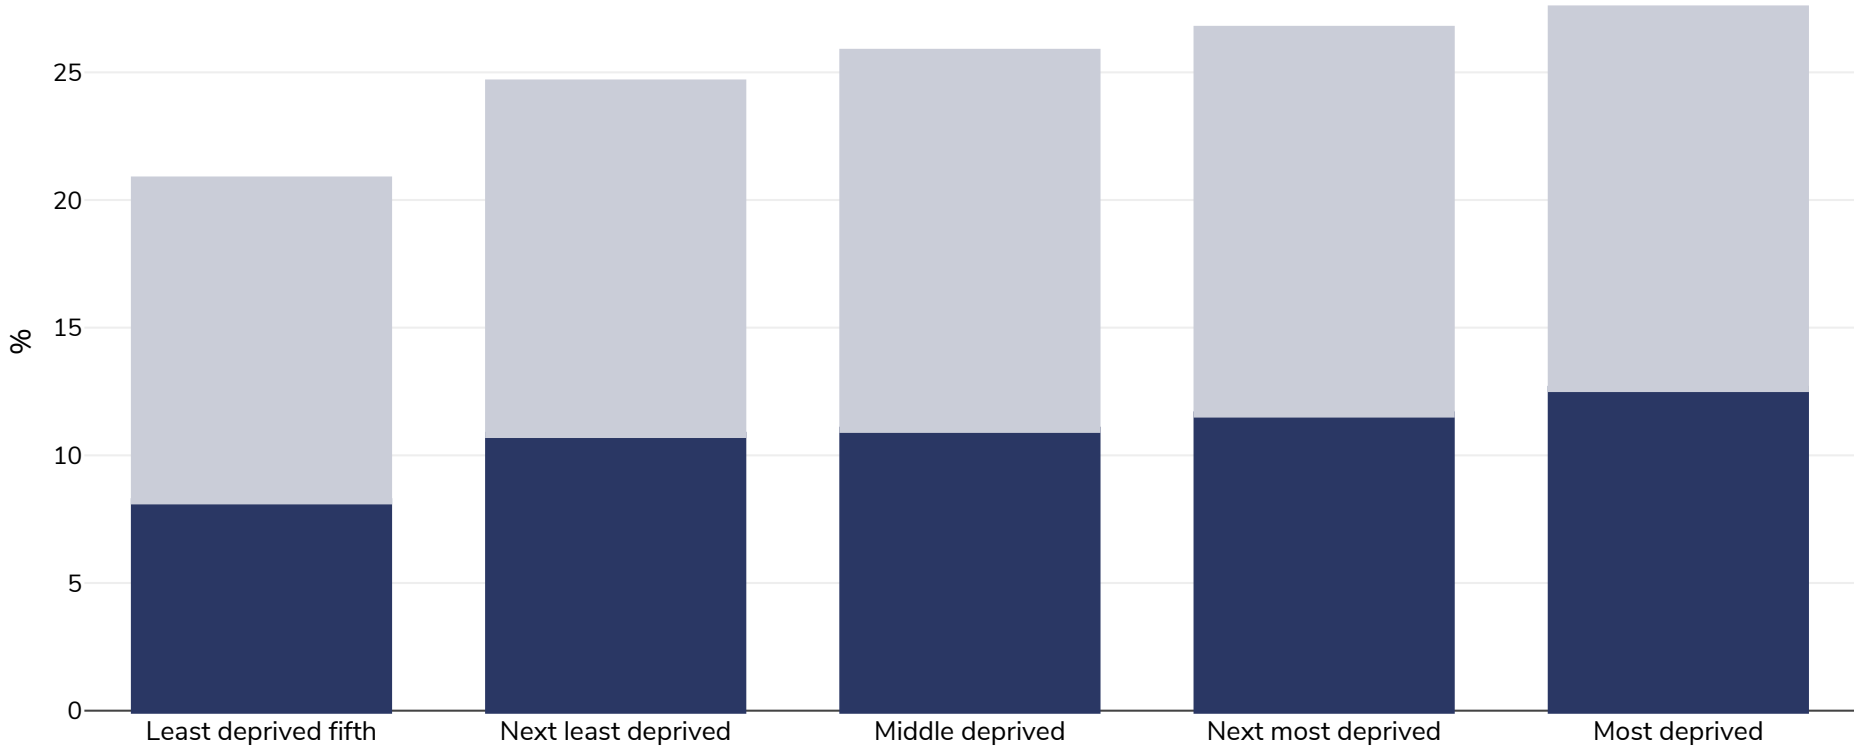

Wales: Overweight/obesity by socio-economic group

Girls, 2014-2015

■ Obesity ■ Overweight

Survey type:	Measured
Age:	4-5
Sample size:	24284
Area covered:	National
References:	Child Measurement Programme 2014-15. http://www.wales.nhs.uk/sitesplus/documents/888/12318%20PHWO%20Child%20Measurement%20Eng%20August.pdf
Notes:	85th/95th centile NOT IOTF cut off
Cutoffs:	Other