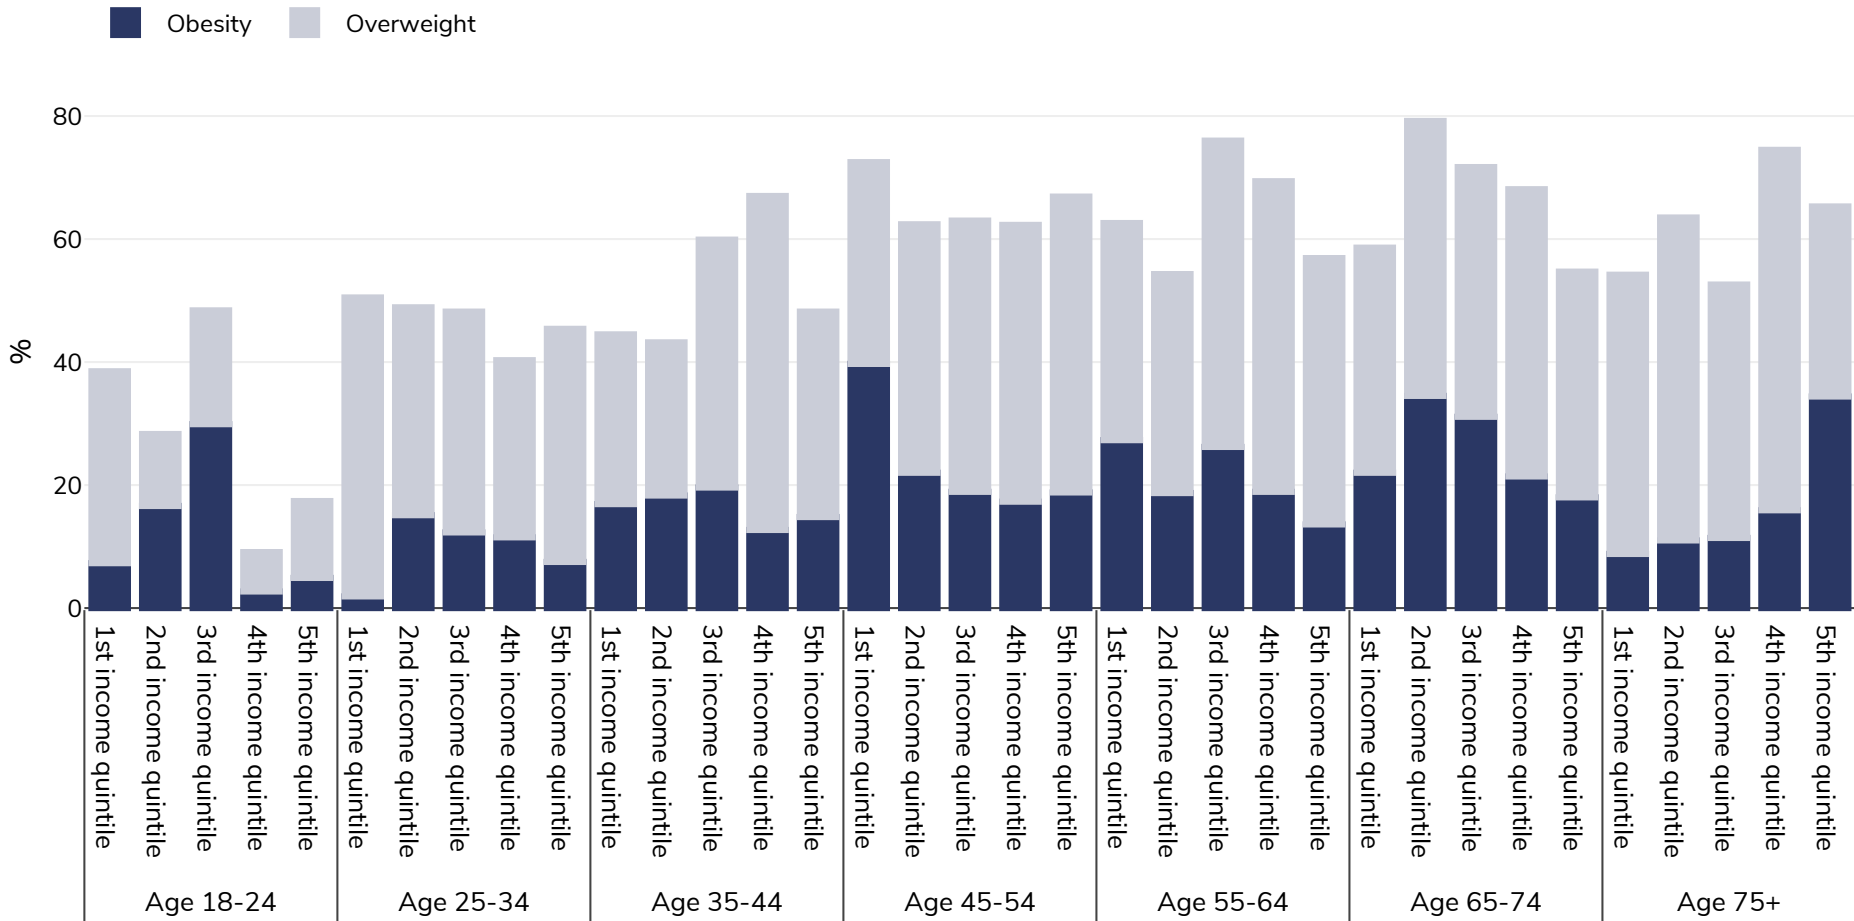

Belgium: Overweight/obesity by age and socio-economic group

Men, 2019

Survey type: Self-reported

Area covered: National

References: Eurostat 2019. Available at https://appsso.eurostat.ec.europa.eu/nui/show.do?dataset=hlth_ehis_bm1i&lang=en (last accessed 09.08.21).

Unless otherwise noted, overweight refers to a BMI between 25kg and 29.9kg/m², obesity refers to a BMI greater than 30kg/m².