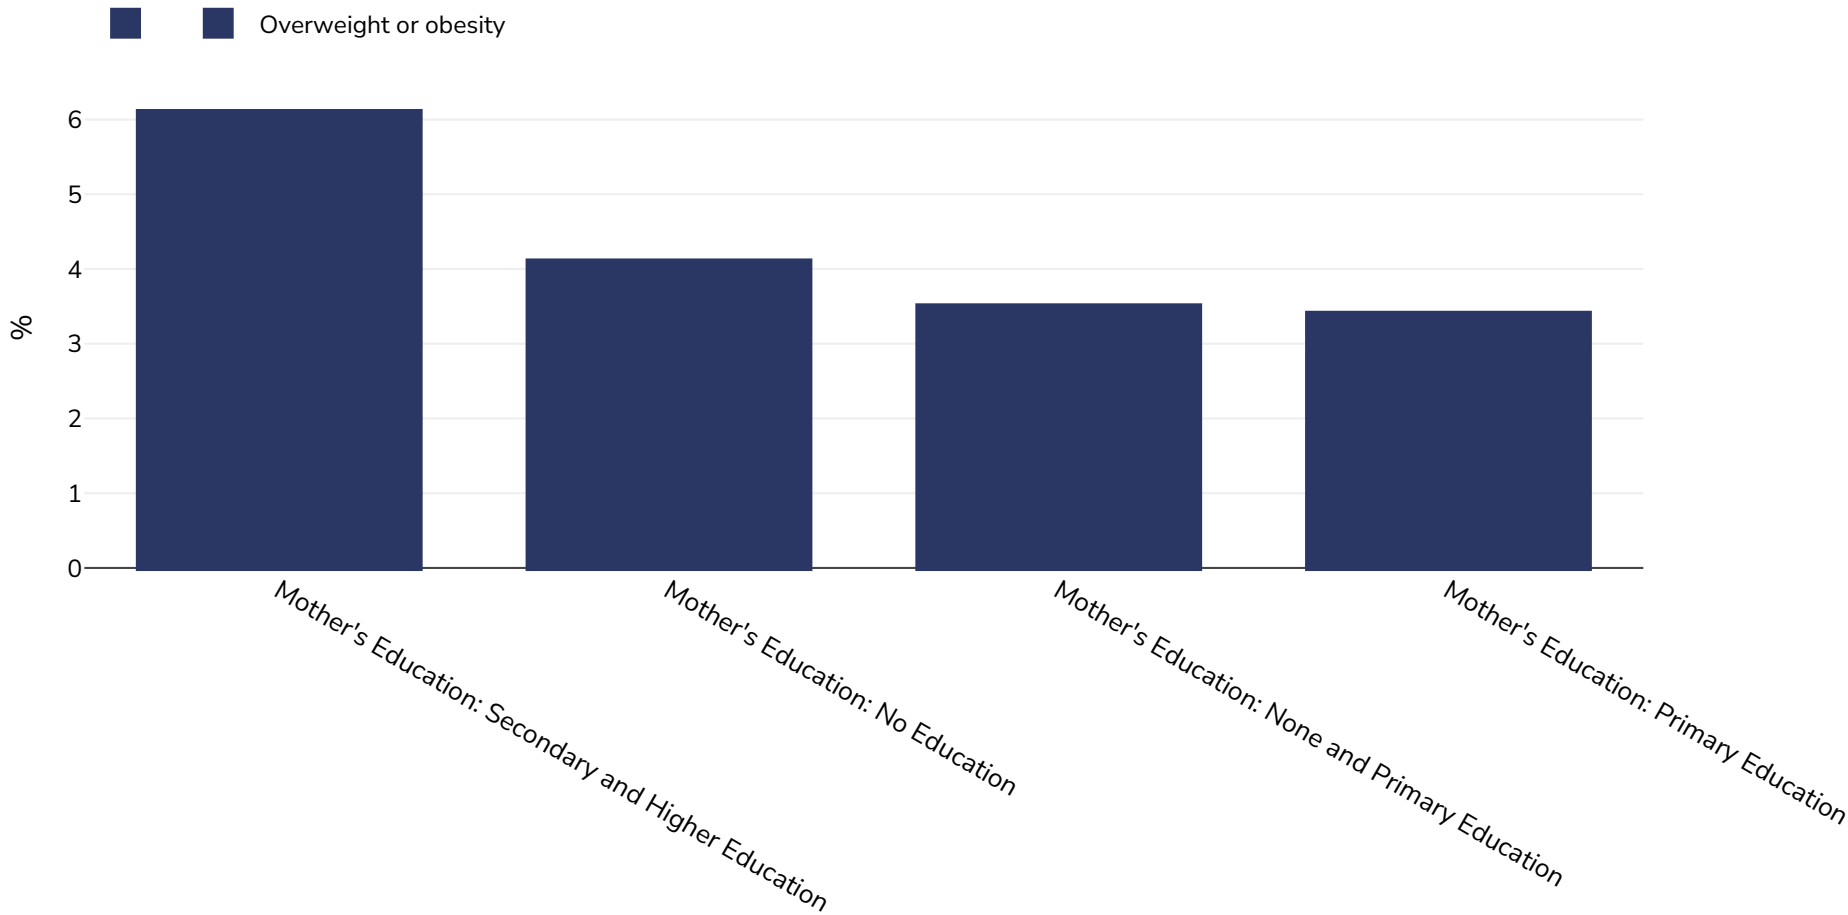

Guyana: Overweight/obesity by education

Infants, 2000

Sample size: 2475

References: MICS: Guyana multiple indicator cluster survey (MICS). Georgetown, Guyana, 2001

Notes: UNICEF/WHO/World Bank Joint Child Malnutrition Estimates Expanded Database: Overweight (Survey Estimates), May 2023, New York. For more information about the methodology, please consult <https://data.unicef.org/resources/jme-2023-country-consultations/>

Definitions: =>+SD