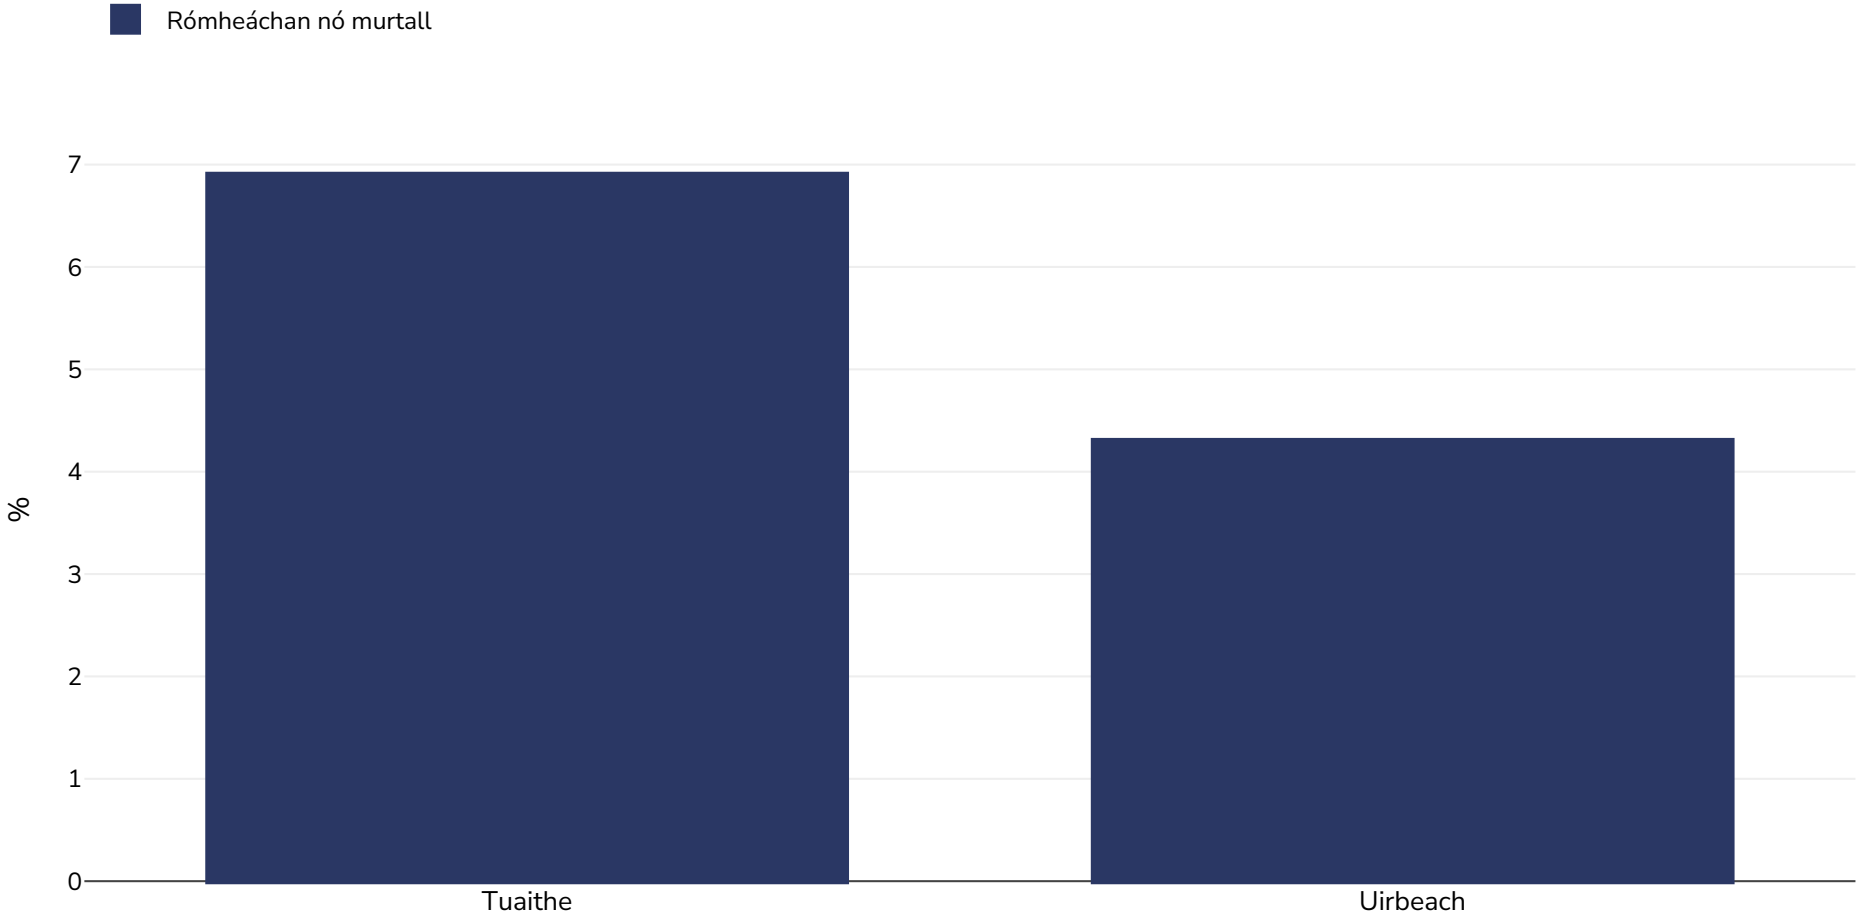

An Cósta Eabhair: Overweight/obesity by region

Infants, 1985-1987

Samplamhéid:	2115
Tagairtí:	LSMS: Côte d'Ivoire Living Standards Measurement Survey 1985-1987. Washington, DC, United States: World Bank (WB) [1985-86 LSMS and 1986-87 LSMS Combined]
Nótaí:	UNICEF/WHO/World Bank Joint Child Malnutrition Estimates Expanded Database: Overweight (Survey Estimates), May 2023, New York. For more information about the methodology, please consult https://data.unicef.org/resources/jme-2023-country-consultations/
Sainmhínte (ar fáil i mBéarla amháin):	=>+SD