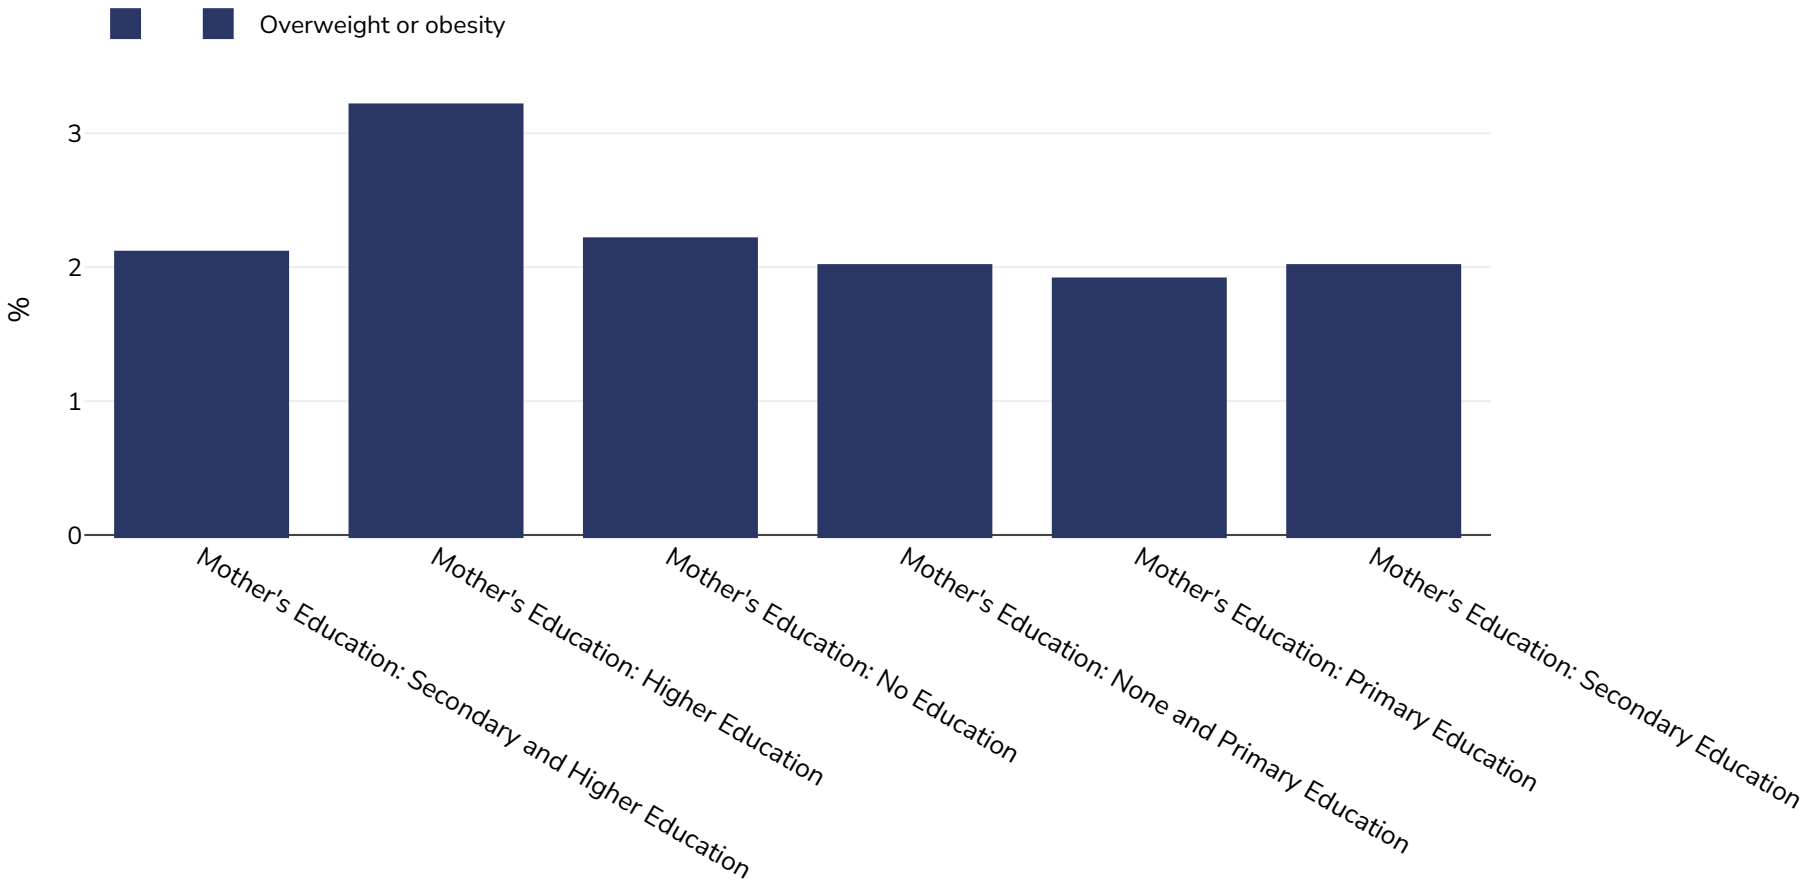

Laos: Overweight/obesity by education

Infants, 2011-2012

Sample size: 10671

References: MICS-DHS: Lao social indicator survey LSIS (MICS/DHS). Vientiane, Lao PDR: MoH and LSB, 2012

Notes: UNICEF/WHO/World Bank Joint Child Malnutrition Estimates Expanded Database: Overweight (Survey Estimates), May 2023, New York. For more information about the methodology, please consult <https://data.unicef.org/resources/jme-2023-country-consultations/>

Definitions: =>+SD