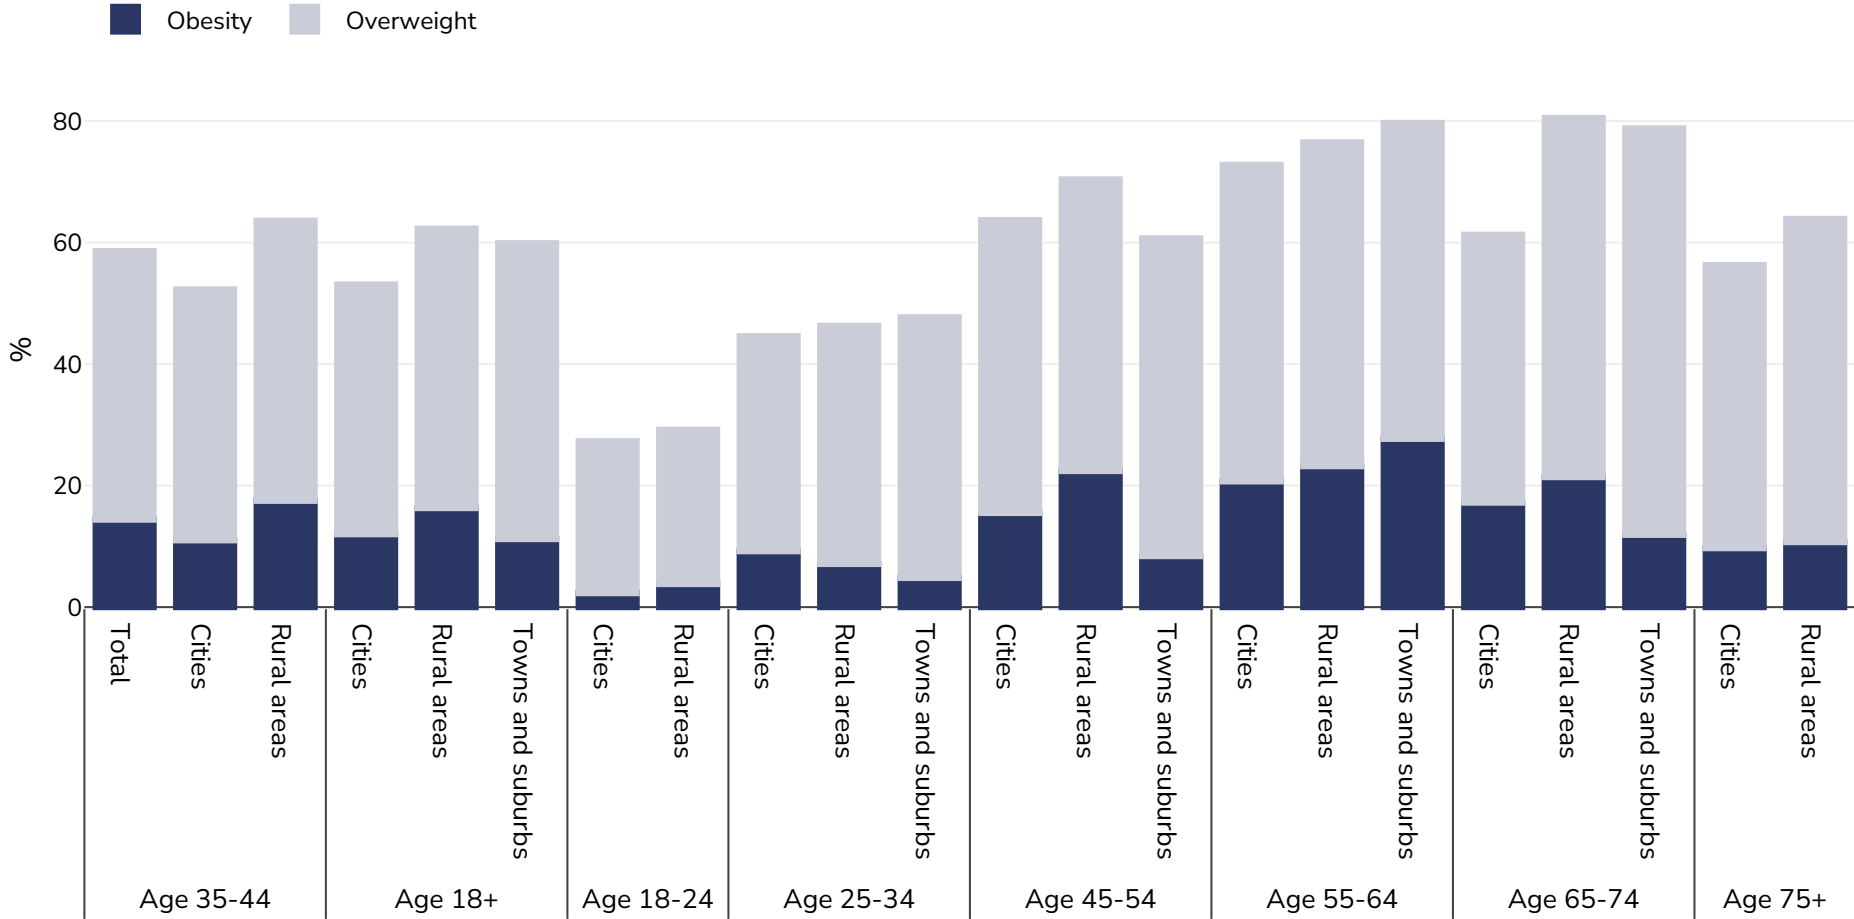

Lithuania: Overweight/obesity by age and region

Men, 2014

Survey type: Self-reported

Area covered: National

References: Eurostat http://appsso.eurostat.ec.europa.eu/nui/show.do?dataset=hlth_ehis_bm1u&lang=en (last accessed 25.08.20)

Unless otherwise noted, overweight refers to a BMI between 25kg and 29.9kg/m², obesity refers to a BMI greater than 30kg/m².