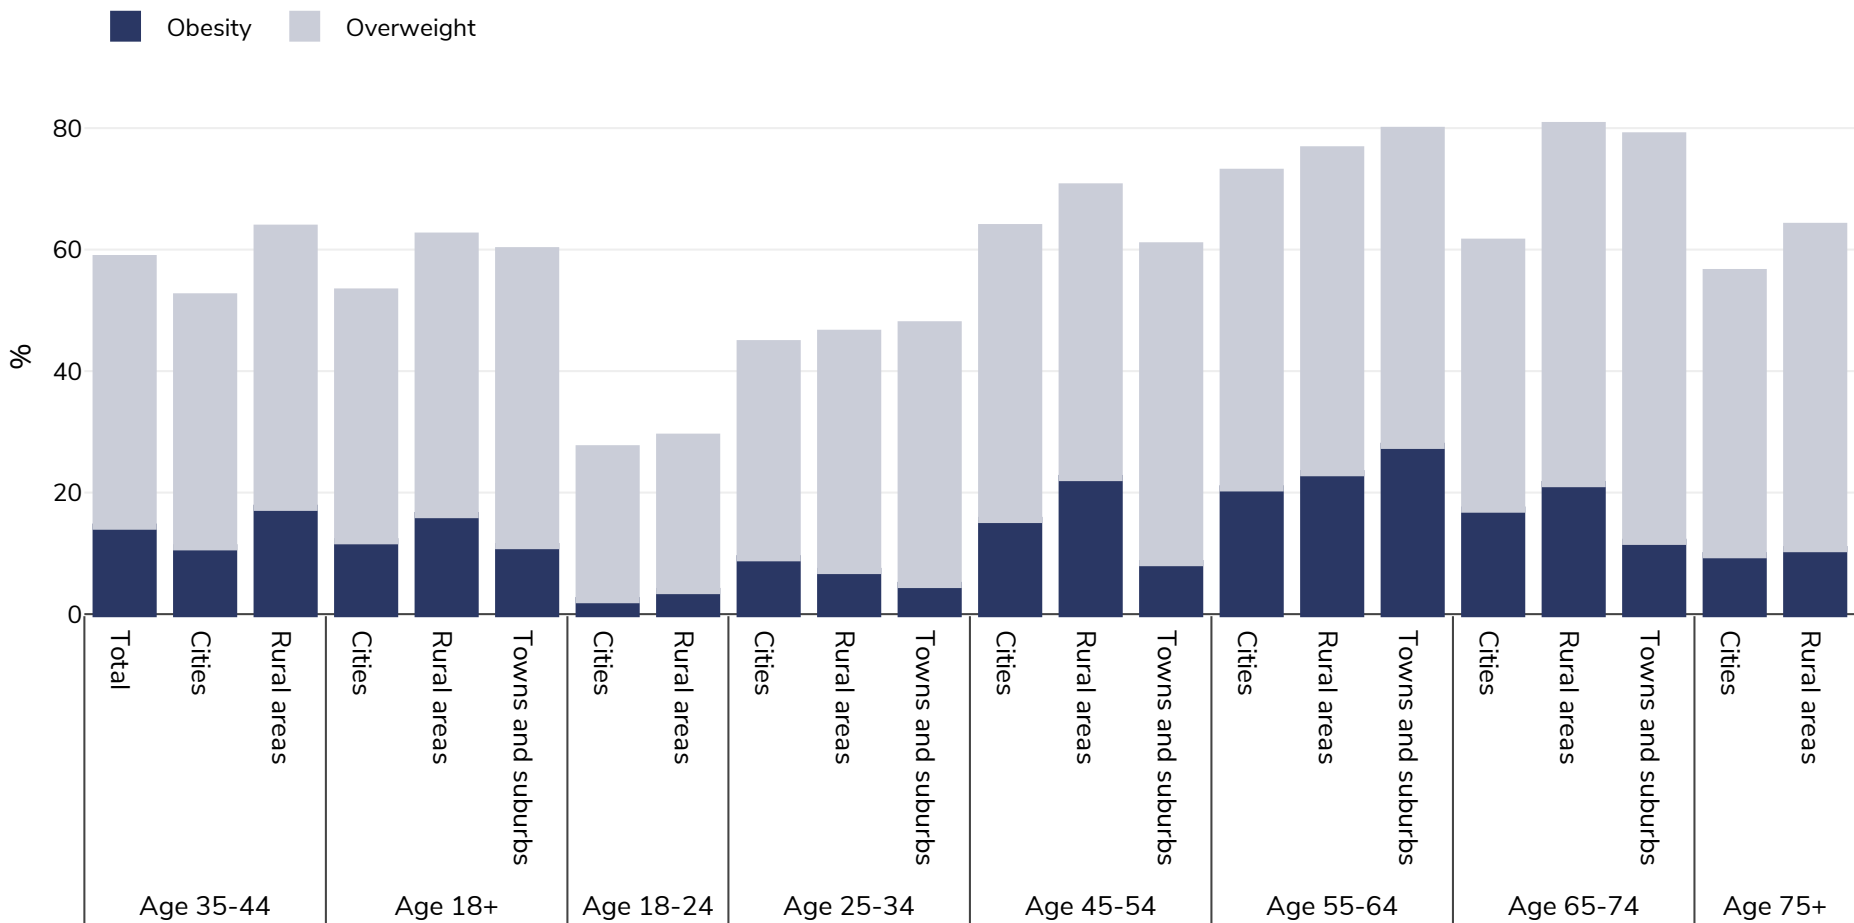

Lithuania: Overweight/obesity by age and region

Men, 2014

Survey type: Self-reported

Area covered: National

References: Eurostat http://appsso.eurostat.ec.europa.eu/nui/show.do?dataset=hlth_ehis_bm1u&lang=en (last accessed 25.08.20)

Unless otherwise noted, overweight refers to a BMI between 25kg and 29.9kg/m², obesity refers to a BMI greater than 30kg/m².