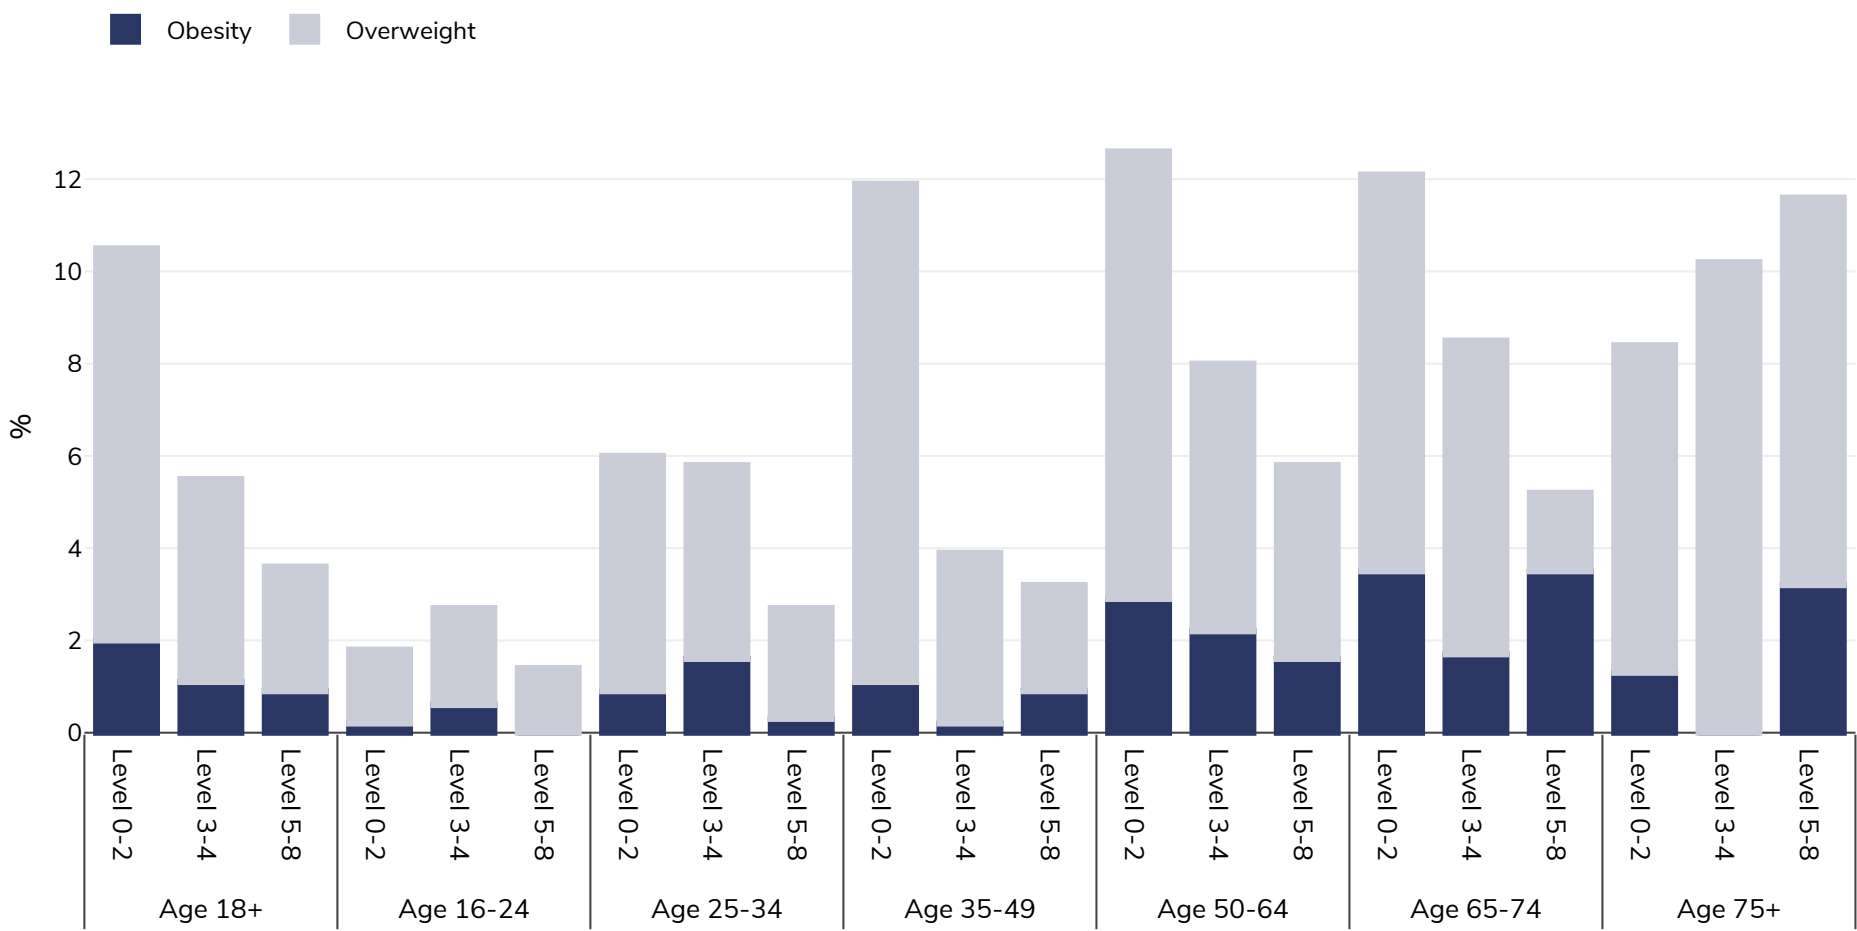

North Macedonia: Overweight/obesity by age and education

Women, 2017

Survey type: Self-reported

Area covered: National

References: 2017 - Education EUROSTAT Database http://appsso.eurostat.ec.europa.eu/nui/show.do?dataset=ilc_hch10&lang=en (last accessed 25.08.20)

Unless otherwise noted, overweight refers to a BMI between 25kg and 29.9kg/m², obesity refers to a BMI greater than 30kg/m².