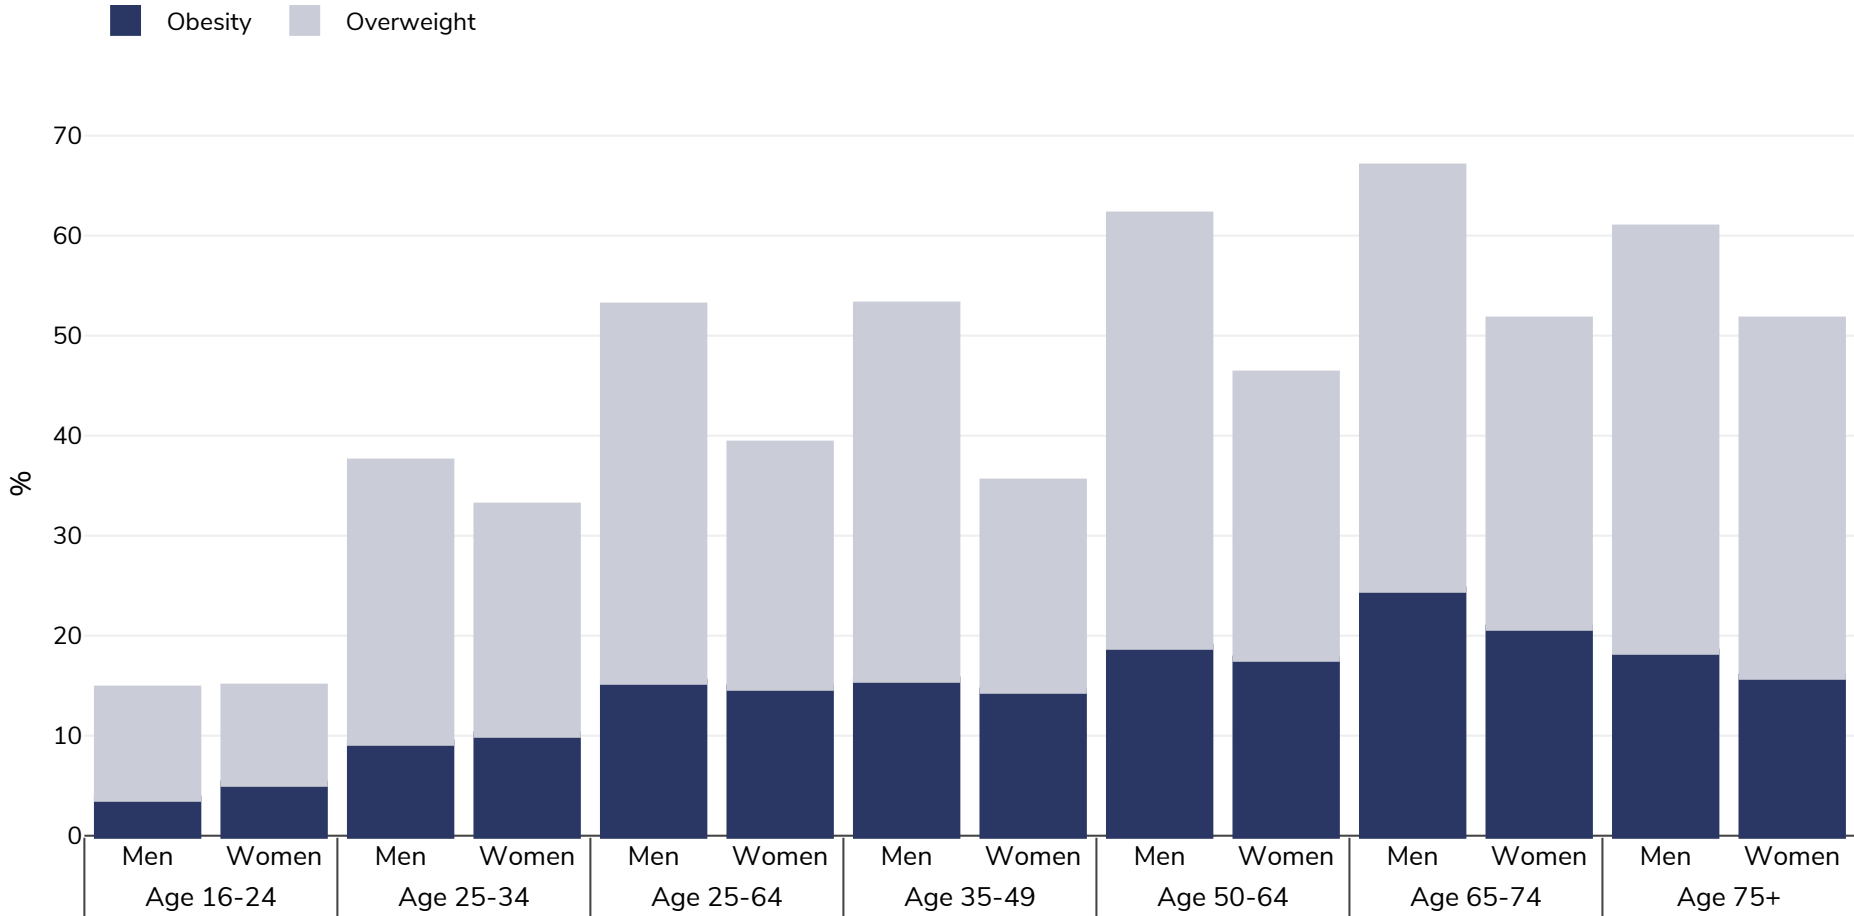

France: Overweight/obesity by age

Adults, 2017

Survey type: Self-reported

Area covered: National

References: EUROSTAT Database http://appsso.eurostat.ec.europa.eu/nui/show.do?dataset=ilc_hch10&lang=en (last accessed 25.08.20)

Unless otherwise noted, overweight refers to a BMI between 25kg and 29.9kg/m², obesity refers to a BMI greater than 30kg/m².