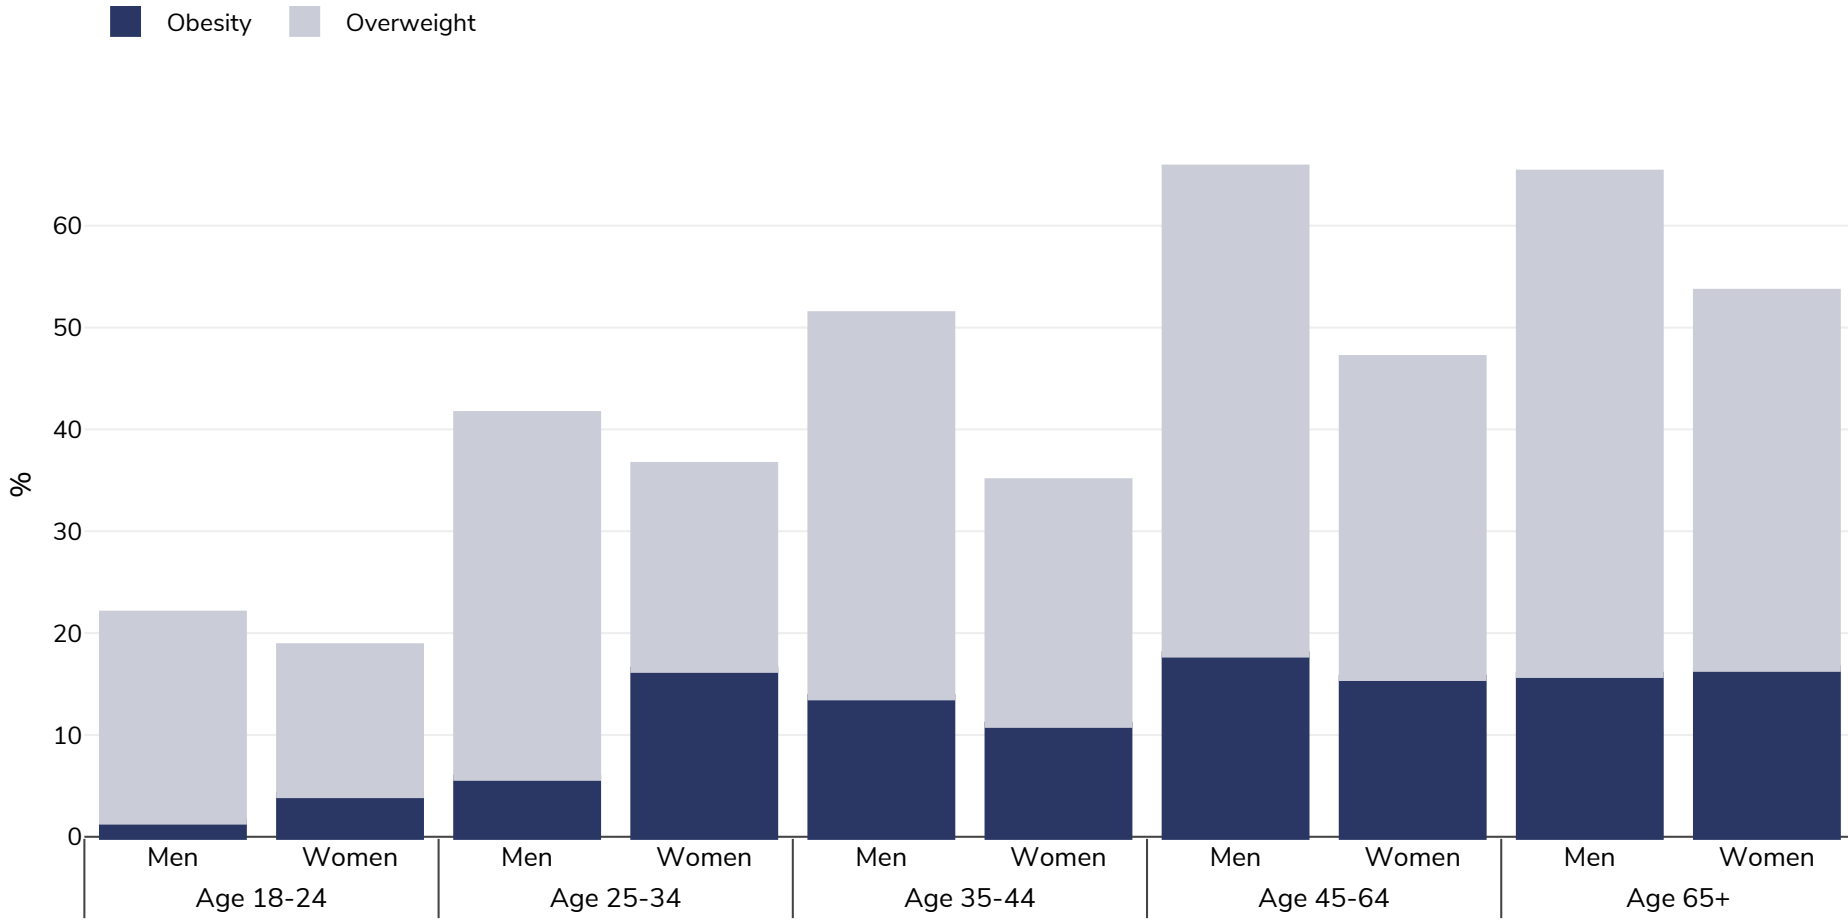

Belgium: Overweight/obesity by age

Adults, 2014

Survey type: Self-reported

Sample size: Total sample number in EU: 35100 (Age 18+)

Area covered: National

References: EUROSTAT 2014 <http://appsso.eurostat.ec.europa.eu/nui/submitViewTableAction.do> (accessed 21.03.19)

Unless otherwise noted, overweight refers to a BMI between 25kg and 29.9kg/m², obesity refers to a BMI greater than 30kg/m².