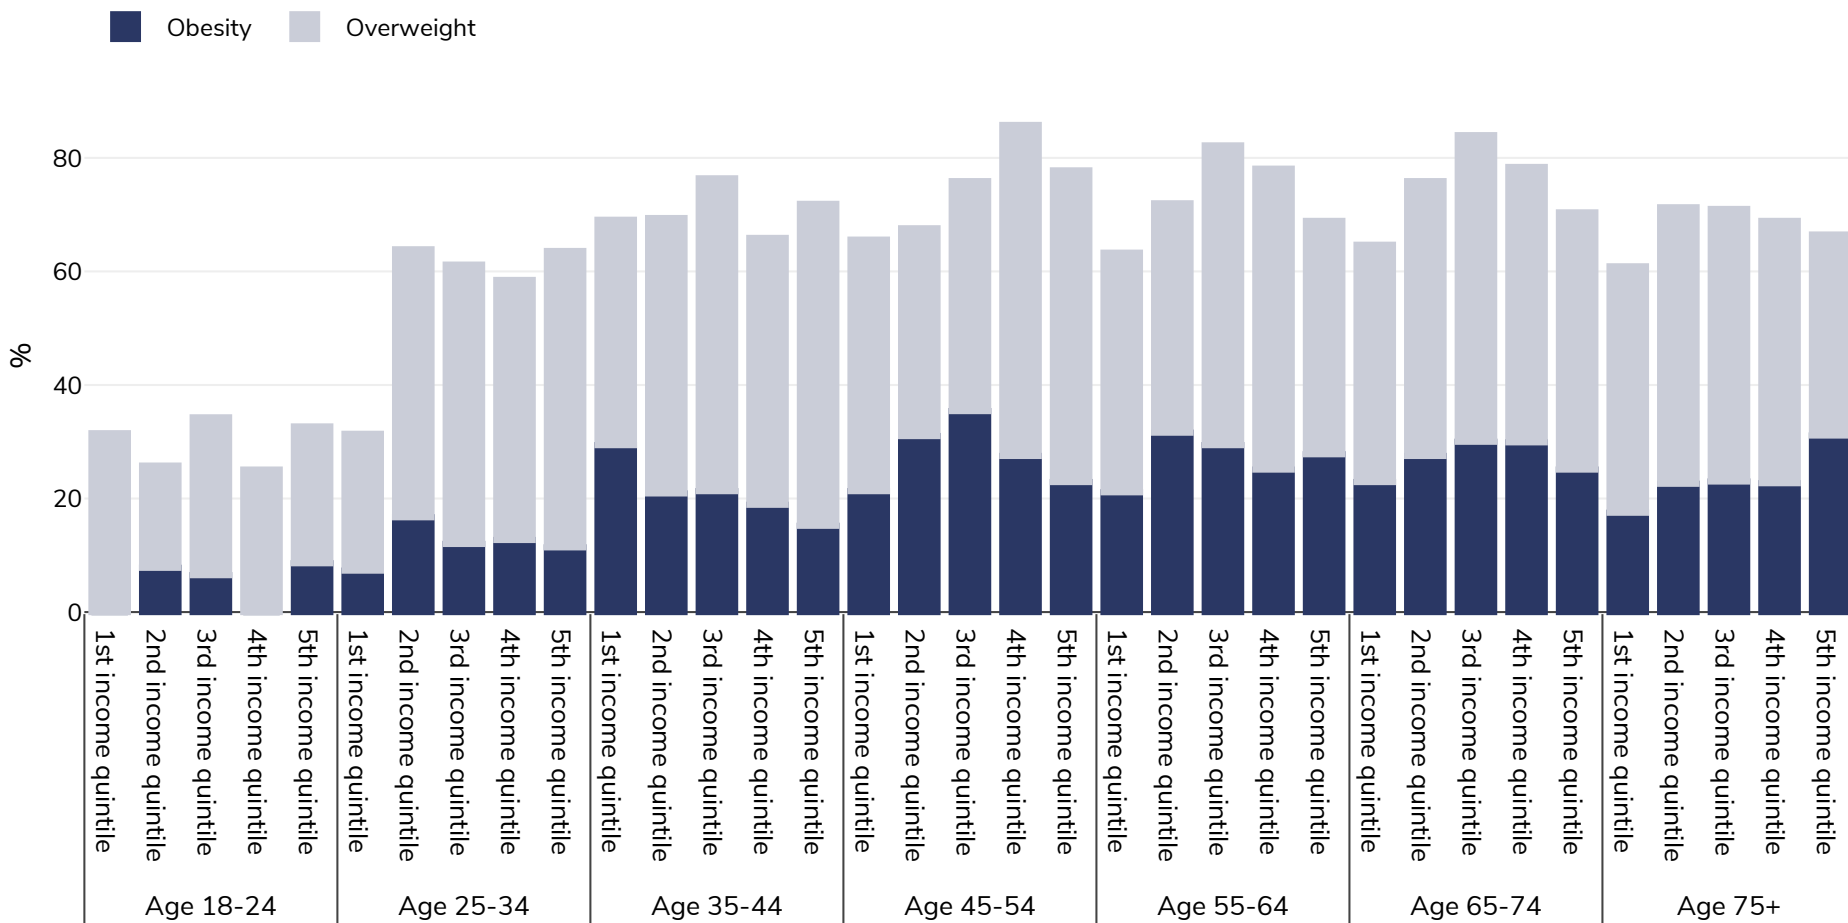

Poland: Overweight/obesity by age and socio-economic group

Men, 2019

Survey type: Self-reported

Area covered: National

References: Eurostat 2019. Available at https://appsso.eurostat.ec.europa.eu/nui/show.do?dataset=hlth_ehis_bm1i&lang=en (last accessed 09.08.21).

Unless otherwise noted, overweight refers to a BMI between 25kg and 29.9kg/m², obesity refers to a BMI greater than 30kg/m².