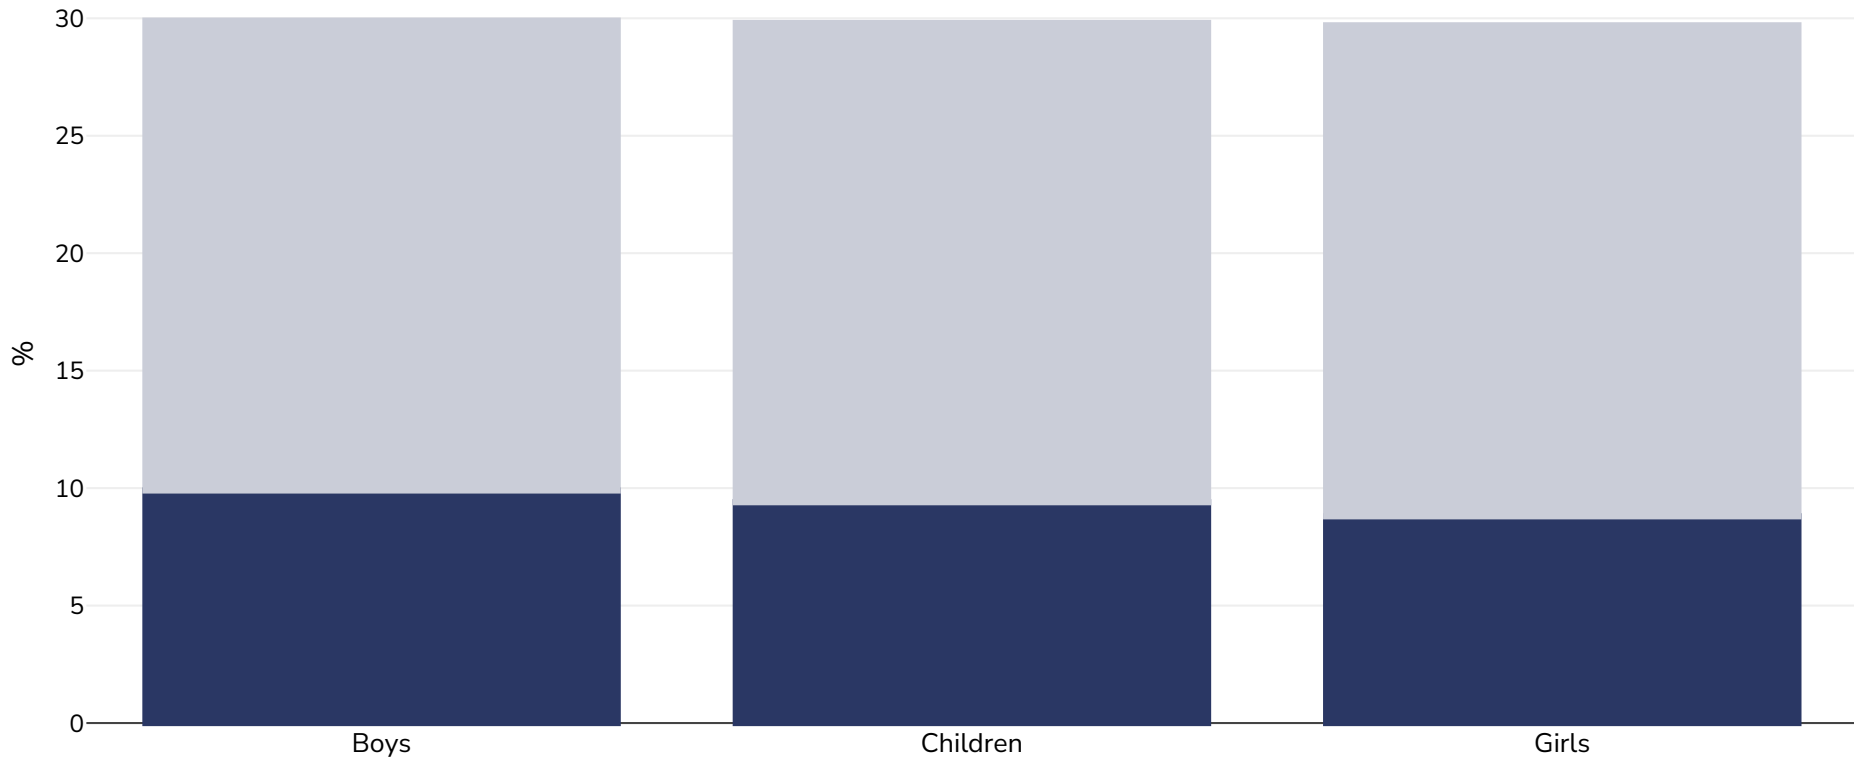

# Italy: Obesity prevalence

Children, 2019

■ Obesity ■ Overweight

Survey type:	Measured
Age:	8-9
Sample size:	53273
Area covered:	National
References:	OKkio alla SALUTE 2019. <a href="https://www.epicentro.iss.it/okkioallasalute/indagine-2019-dati">https://www.epicentro.iss.it/okkioallasalute/indagine-2019-dati</a> (Last accessed 10.12.2020)
Cutoffs:	IOTF