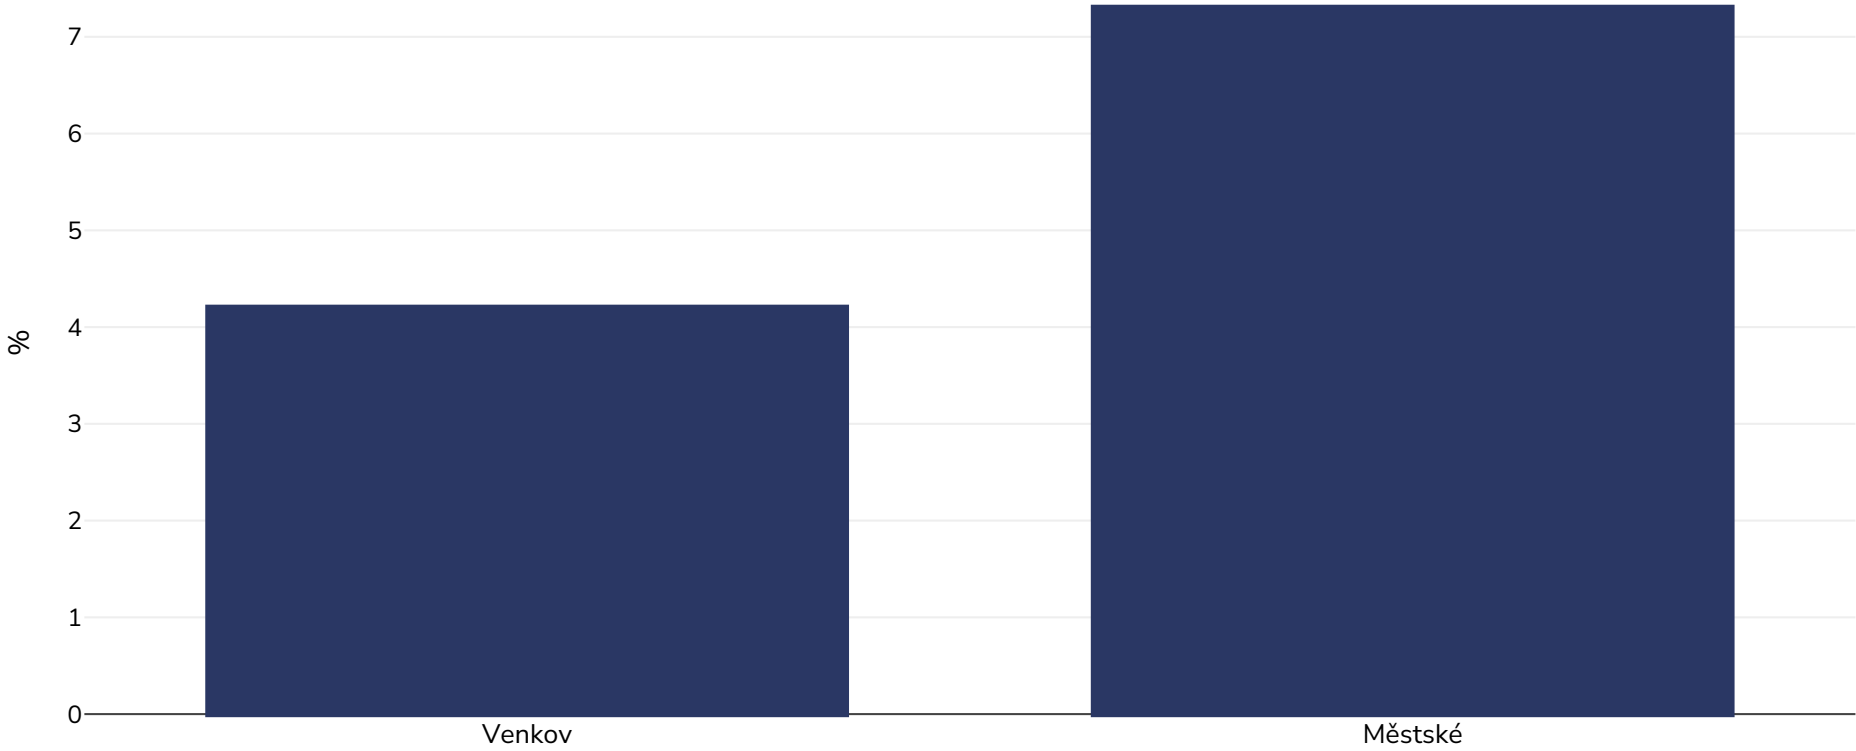

# Vanuatu: Overweight/obesity by region

Infants, 2013

■ Nadváha nebo obezita

Velikost vzorku: 1291

Reference: DHS-Style: Vanuatu demographic and health survey 2013. Port Vila, Vanuatu, 2014.

Poznámky: UNICEF/WHO/World Bank Joint Child Malnutrition Estimates Expanded Database: Overweight (Survey Estimates), May 2023, New York. For more information about the methodology, please consult <https://data.unicef.org/resources/jme-2023-country-consultations/>

Definice (k dispozici pouze v angličtině): =>+SD