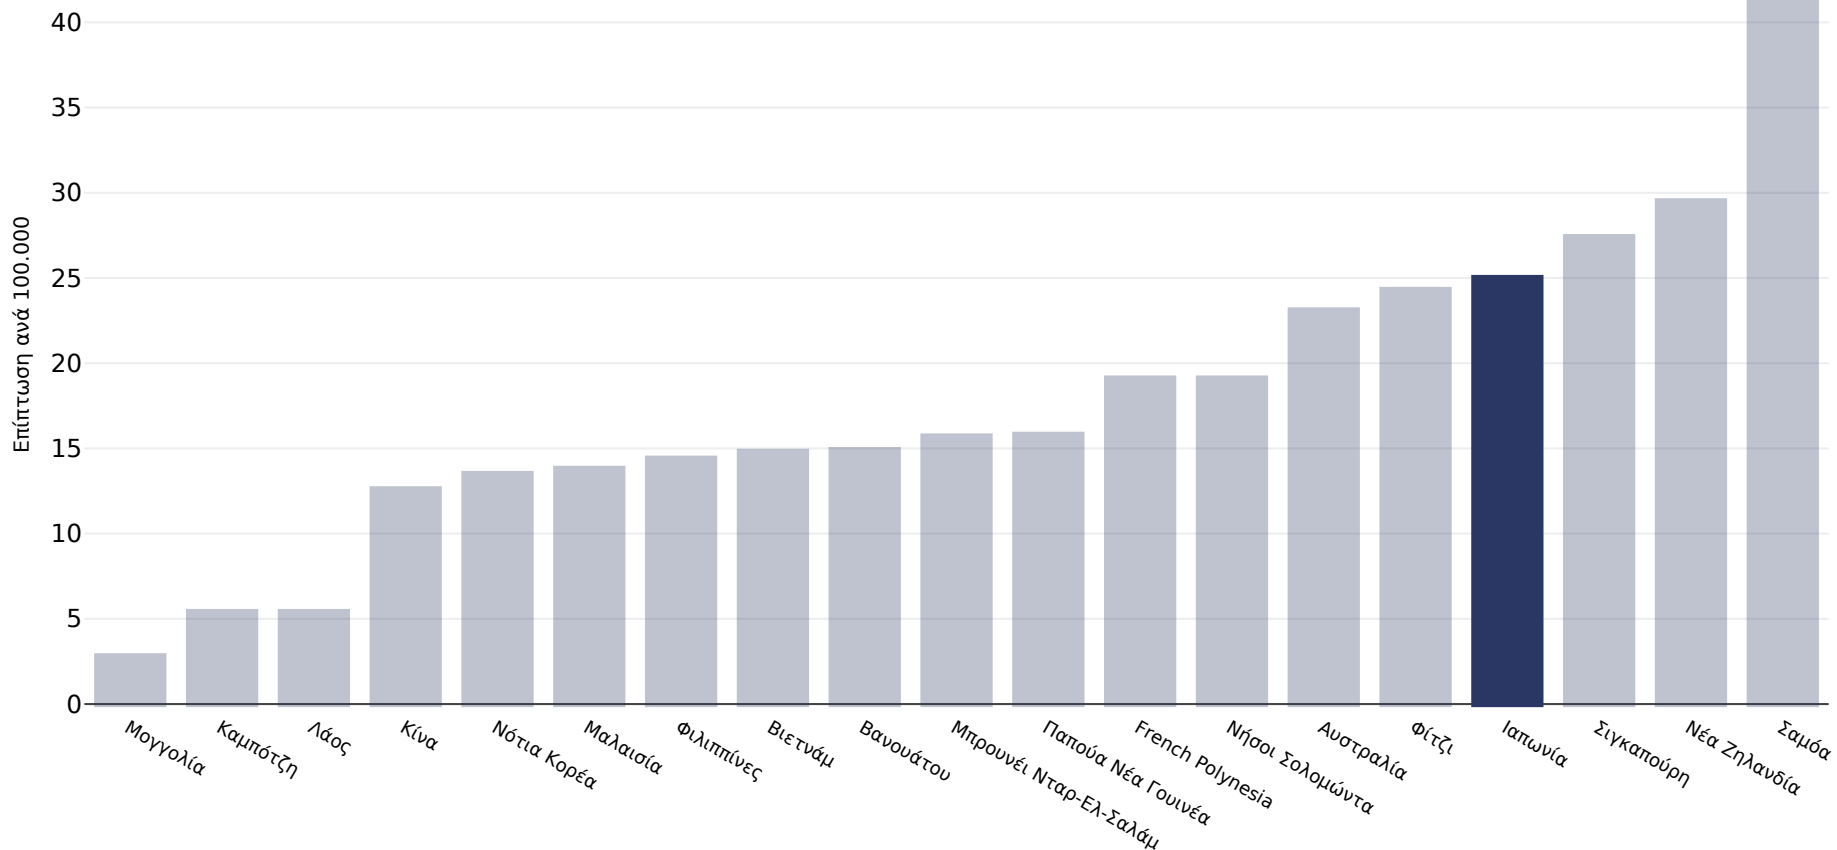

Ιαπωνία: Cancer of the uterus

Γυναίκες, 2020

Ηλικία: 20+

Γεωγραφική κάλυψη: Εθνική

Παραπομπές: Ferlay J, Ervik M, Lam F, Colombet M, Mery L, Piñeros M, Znaor A, Soerjomataram I, Bray F (2020). Global Cancer Observatory: Cancer Today. Lyon, France: International Agency for Research on Cancer. Available from: <https://gco.iarc.fr/today>, accessed 10.01.2195

Ορισμοί: Age-standardized incidence rates per 100 000