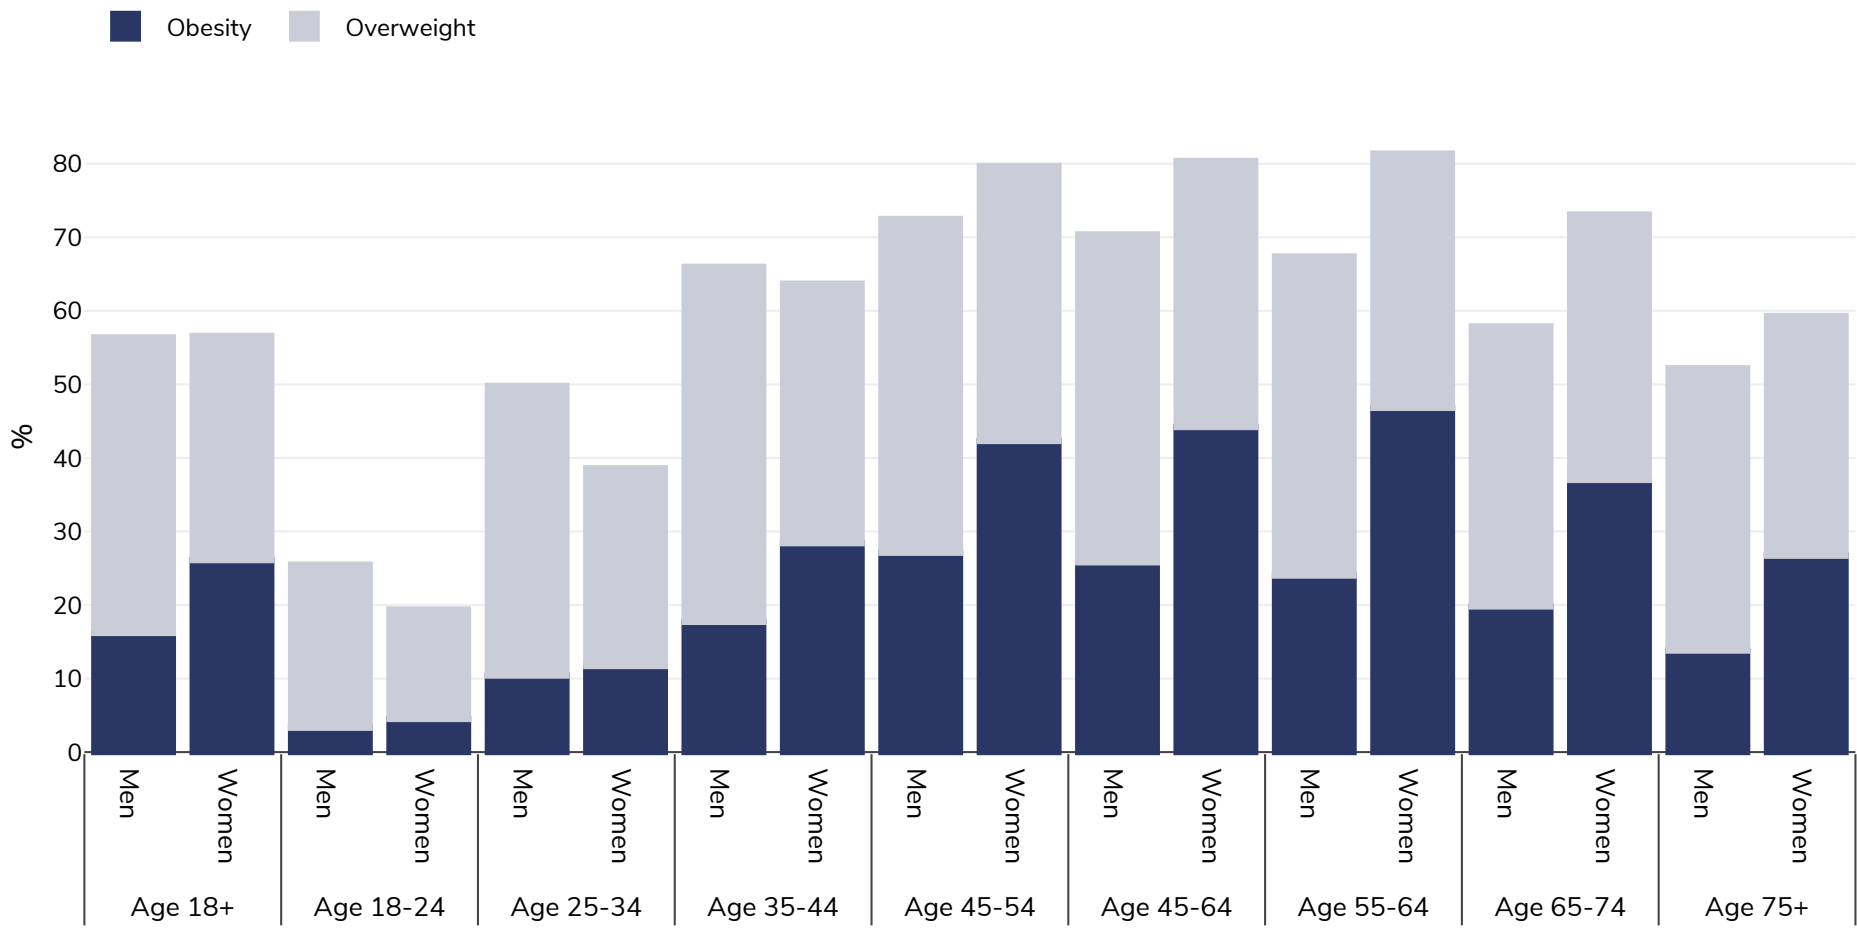

Turkey: Overweight/obesity by age

Adults, 2014

Survey type: Self-reported

Area covered: National

References: 2014 Eurostat Database: http://appsso.eurostat.ec.europa.eu/nui/show.do?dataset=hlth_ehis_bm1e&lang=en (last accessed 25.08.20)

Unless otherwise noted, overweight refers to a BMI between 25kg and 29.9kg/m², obesity refers to a BMI greater than 30kg/m².