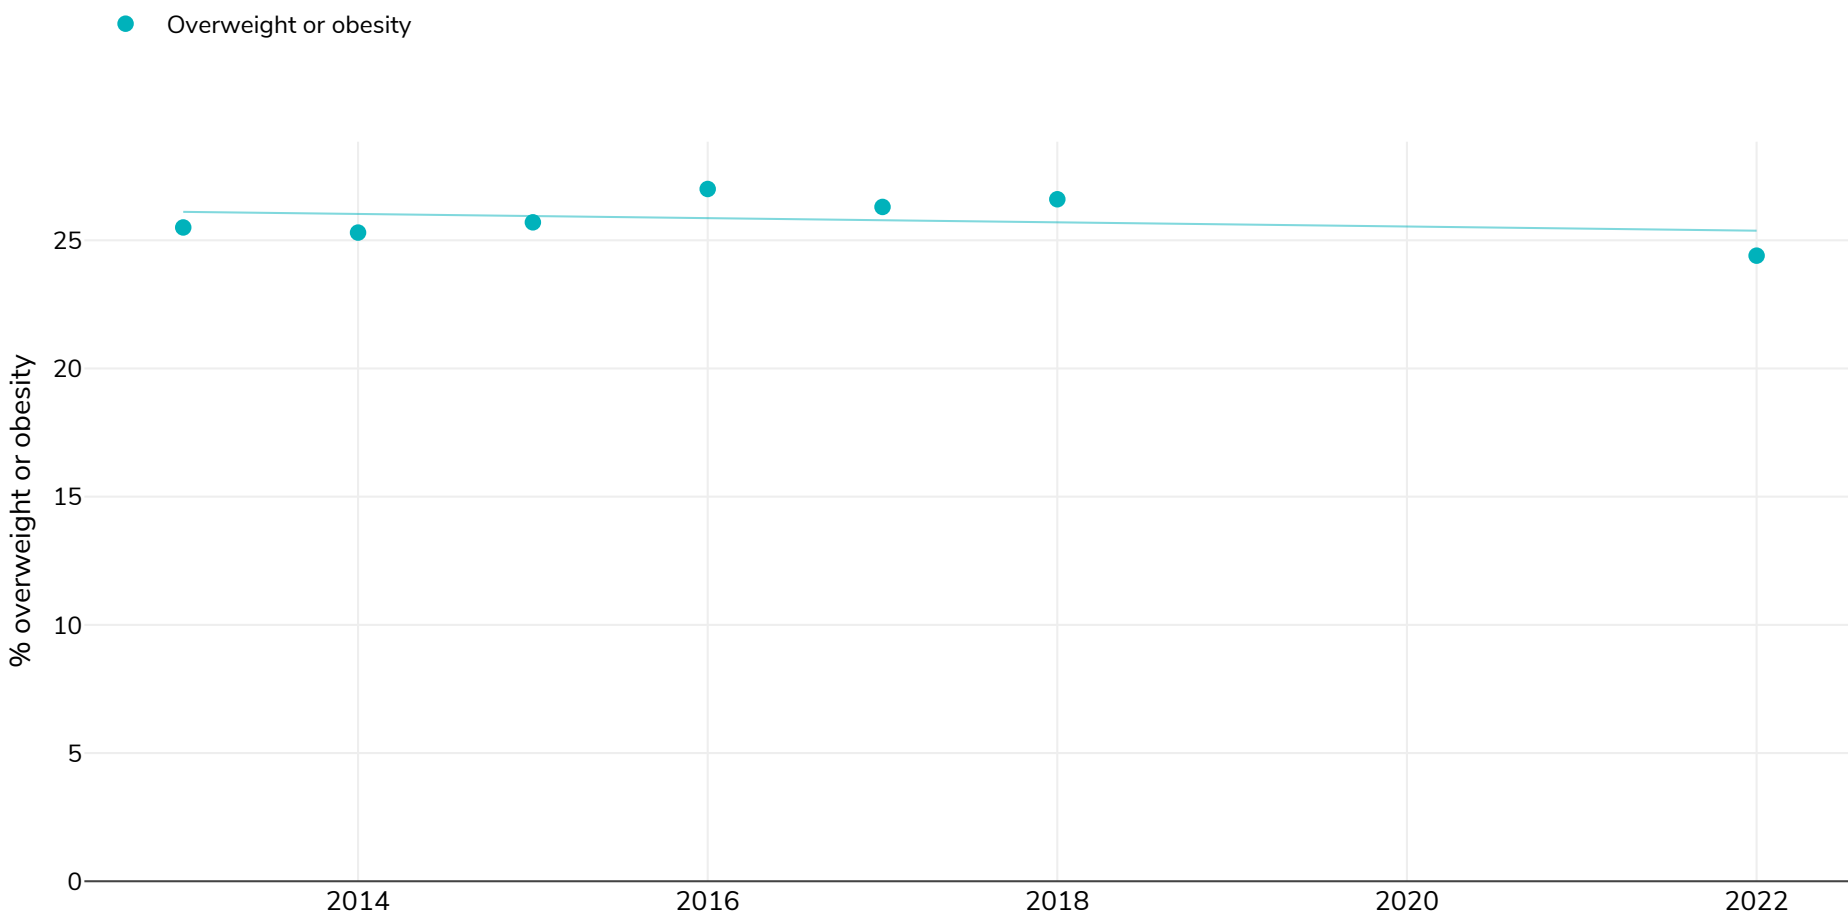

Wales: % Children living with overweight or obesity, 2013-2023

Girls

Survey type: Measured

References: For full details of references visit <https://data.worldobesity.org/>

Notes: Aged 4-5

Definitions: 85th & 95th centile not IOTF cut off

Different methodologies may have been used to collect this data and so data from different surveys may not be strictly comparable. Please check with original data sources for methodologies used.