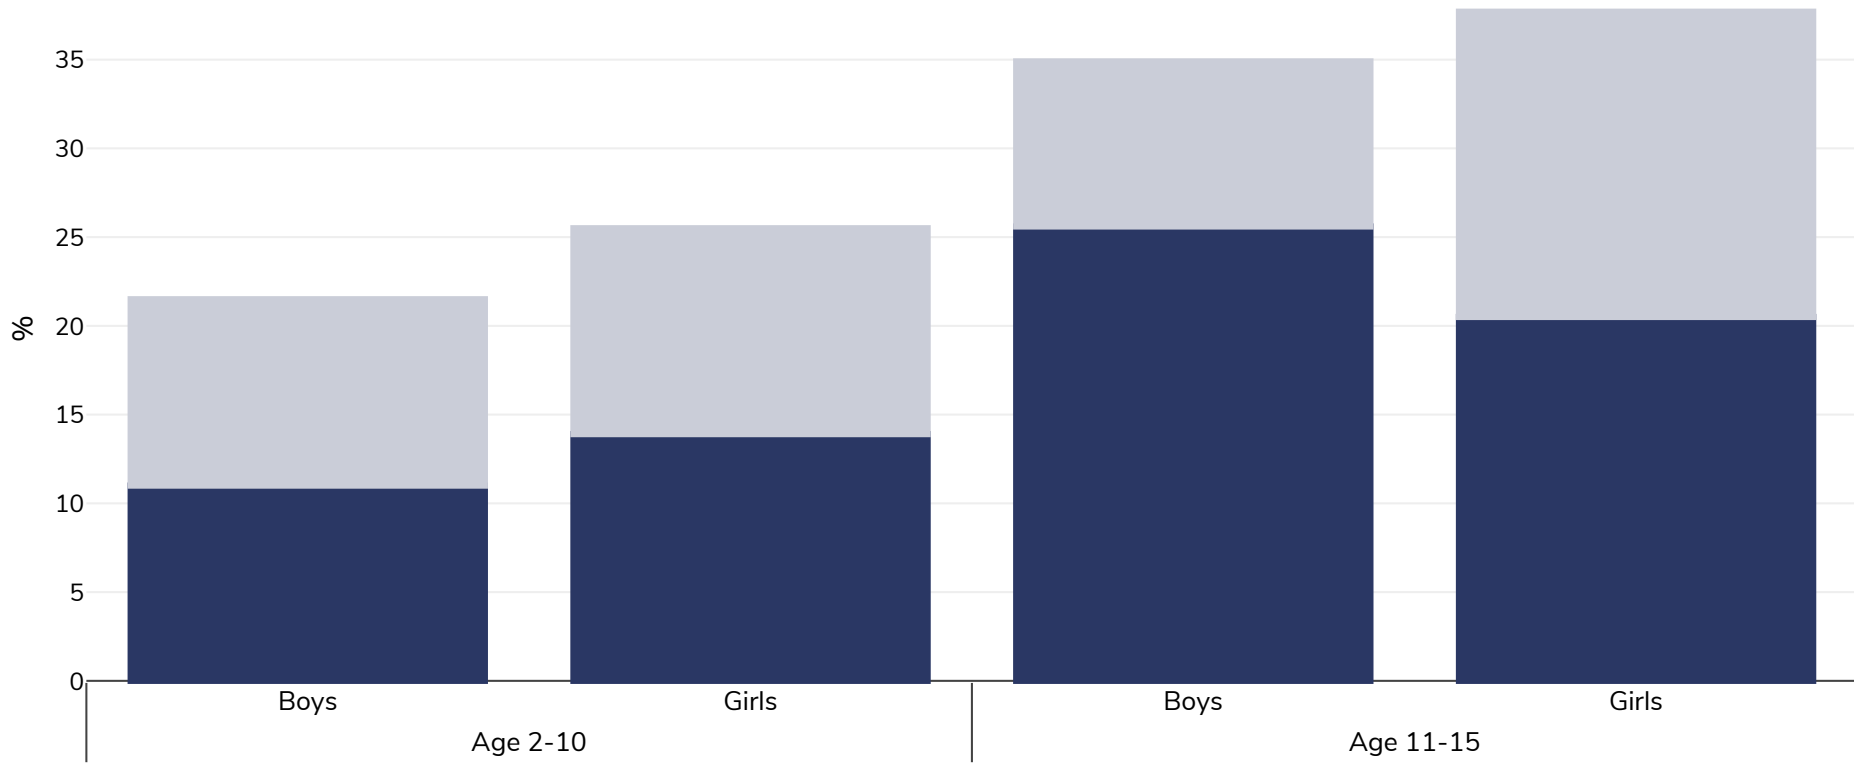

England: Overweight/obesity by age

Children, 2016

■ Obesity ■ Overweight

Survey type:	Measured
Sample size:	1334
Area covered:	National
References:	Health Survey for England 2016. Available at: https://digital.nhs.uk/catalogue/PUB30169 (Last accessed 13 December 2017)
Notes:	85th and 95th Centile
Cutoffs:	Other