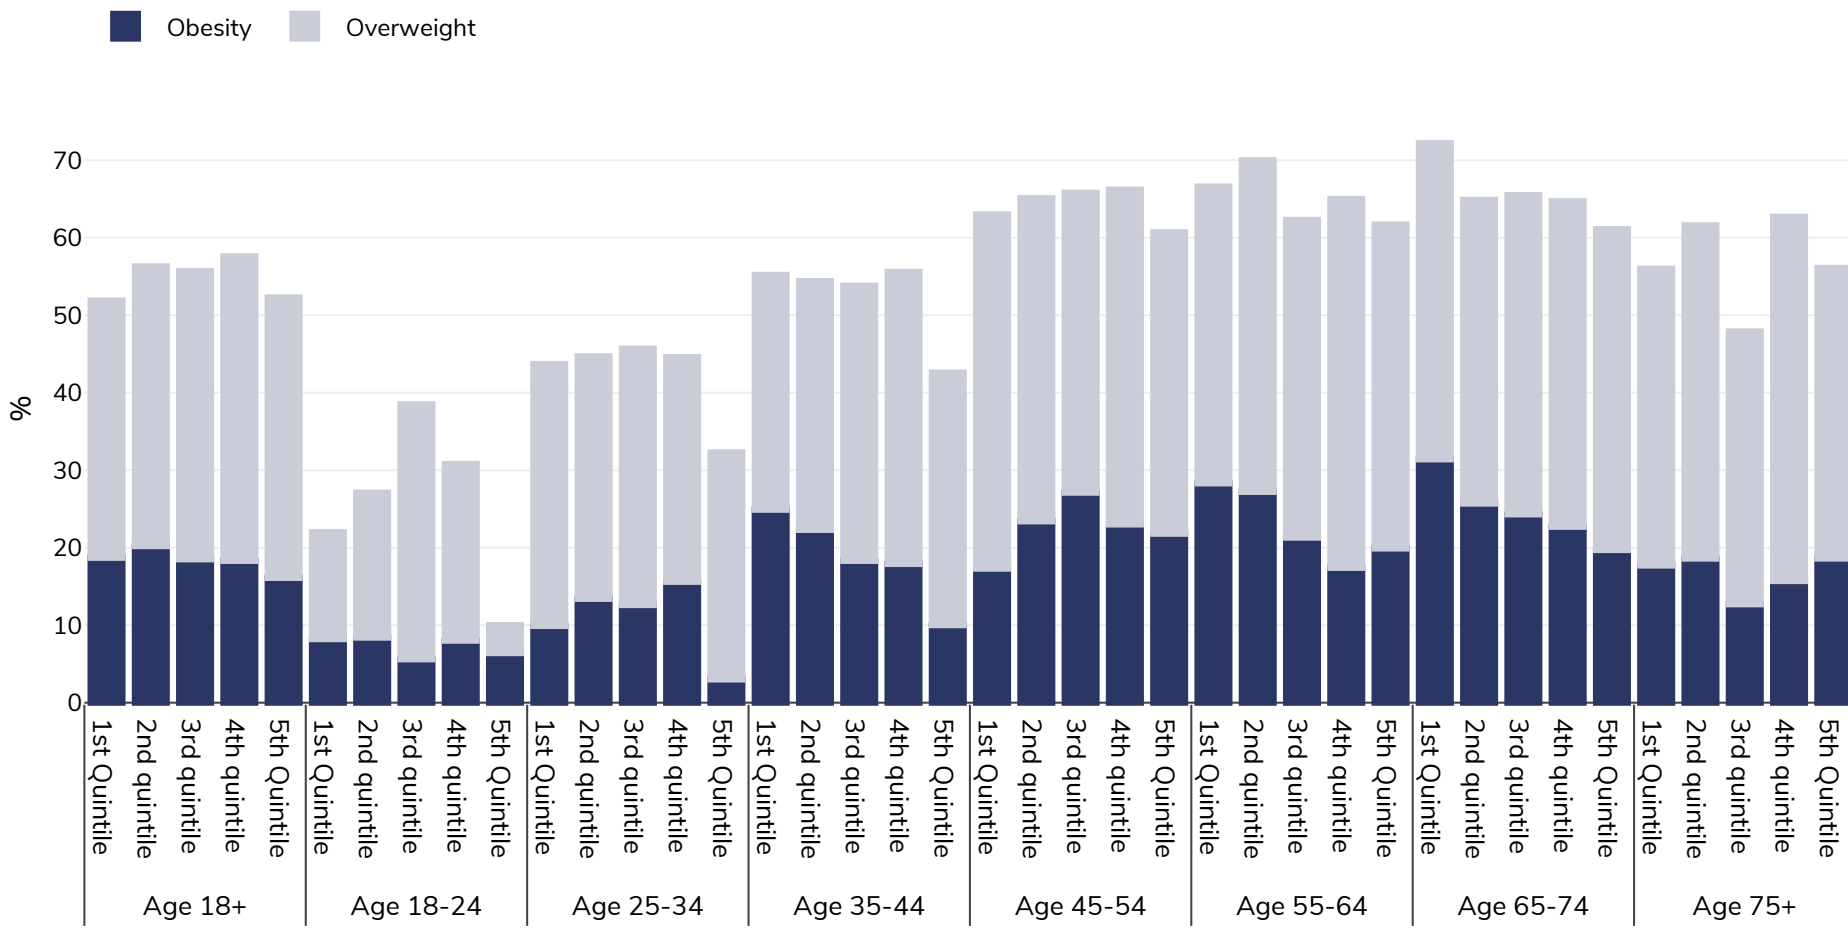

# Finland: Overweight/obesity by age and socio-economic group

Adults, 2014

Survey type: Self-reported

Area covered: National

References: 2014 Eurostat Database: [http://appsso.eurostat.ec.europa.eu/nui/show.do?dataset=hlth\\_ehis\\_bm1e&lang=en](http://appsso.eurostat.ec.europa.eu/nui/show.do?dataset=hlth_ehis_bm1e&lang=en) (last accessed 25.08.20)

Unless otherwise noted, overweight refers to a BMI between 25kg and 29.9kg/m<sup>2</sup>, obesity refers to a BMI greater than 30kg/m<sup>2</sup>.