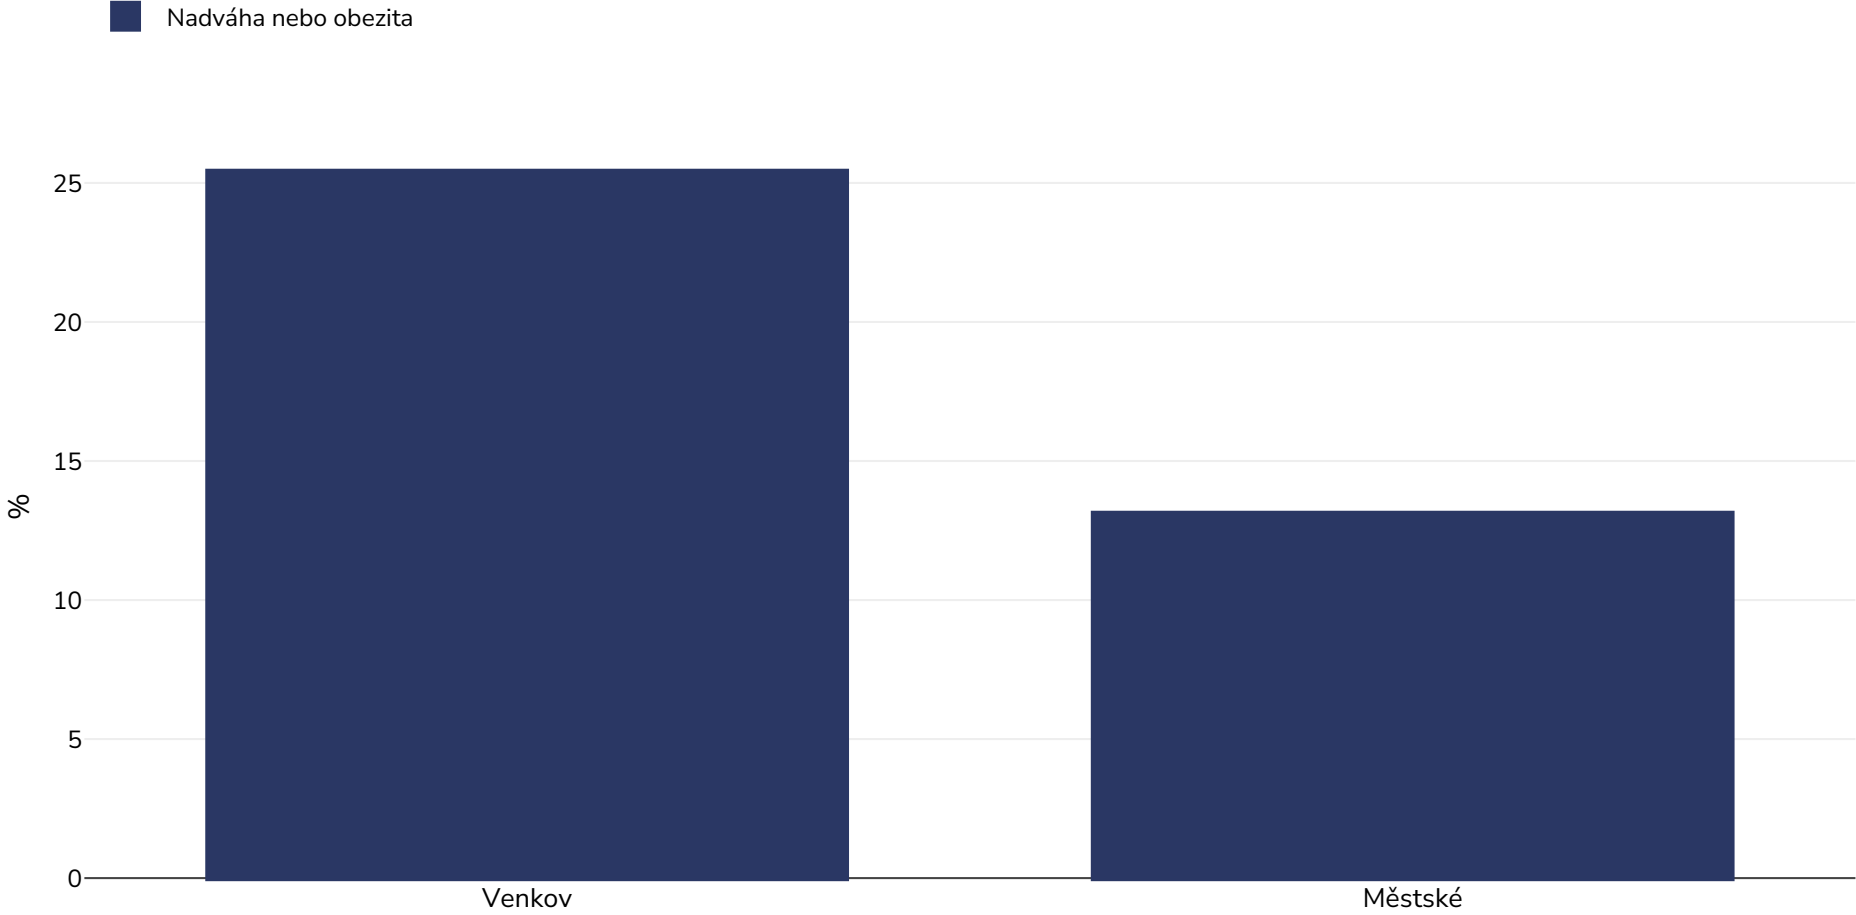

# Rusko: Overweight/obesity by region

Infants, 2005

Velikost vzorku: 343

Reference: Other: Russia Longitudinal Monitoring Survey (RLMS-HSE) Round XIV 2005

Poznámky: UNICEF/WHO/World Bank Joint Child Malnutrition Estimates Expanded Database: Overweight (Survey Estimates), May 2023, New York. For more information about the methodology, please consult <https://data.unicef.org/resources/jme-2023-country-consultations/>