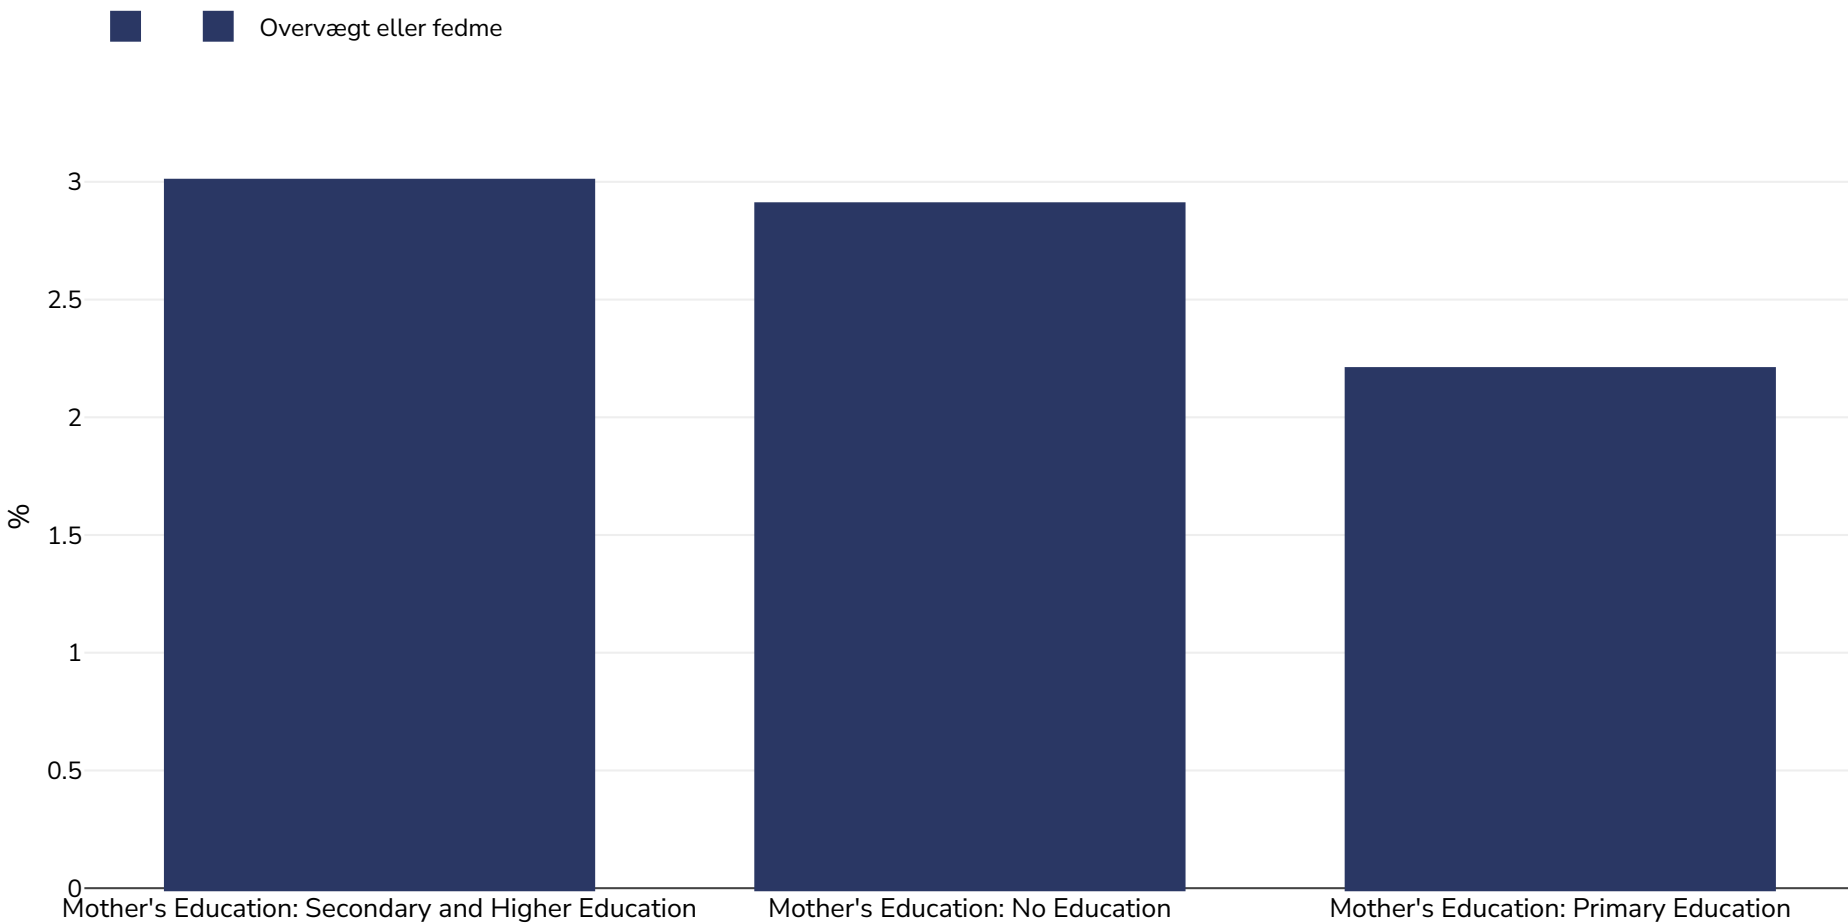

# Myanmar: Overweight/obesity by education

Infants, 2009-2010

**Prøvens størrelse:** 15224

**Referencer:** MICS: Myanmar multiple indicator cluster survey 2009 - 2010: Final Report (MICS3). Nay Pyi Taw, Myanmar: Ministry of National Planning and Economic Development and Ministry of Health, 2011.