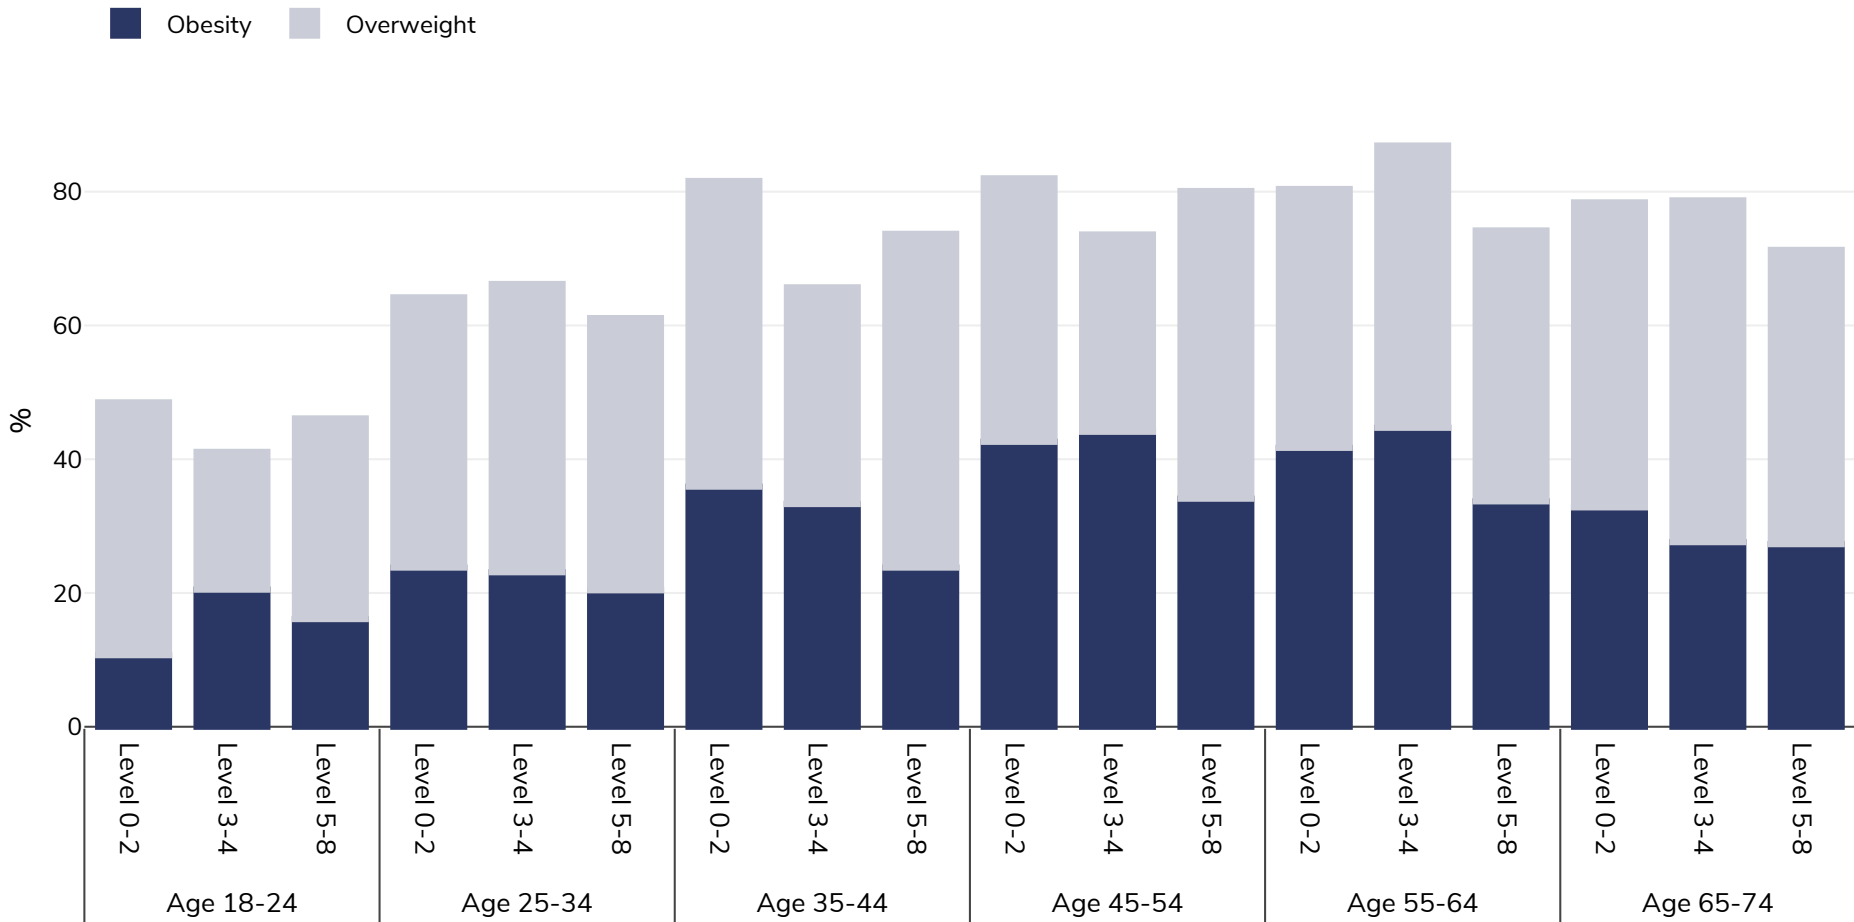

Malta: Overweight/obesity by age and education

Men, 2019

Survey type: Self-reported

Area covered: National

References: Eurostat 2019. Available at https://appsso.eurostat.ec.europa.eu/nui/show.do?dataset=hlth_ehis_bm1e&lang=en (last accessed 09.08.21).

Notes: NB. Some age ranges missing due to insufficient data to display by age & educational status

Unless otherwise noted, overweight refers to a BMI between 25kg and 29.9kg/m², obesity refers to a BMI greater than 30kg/m².