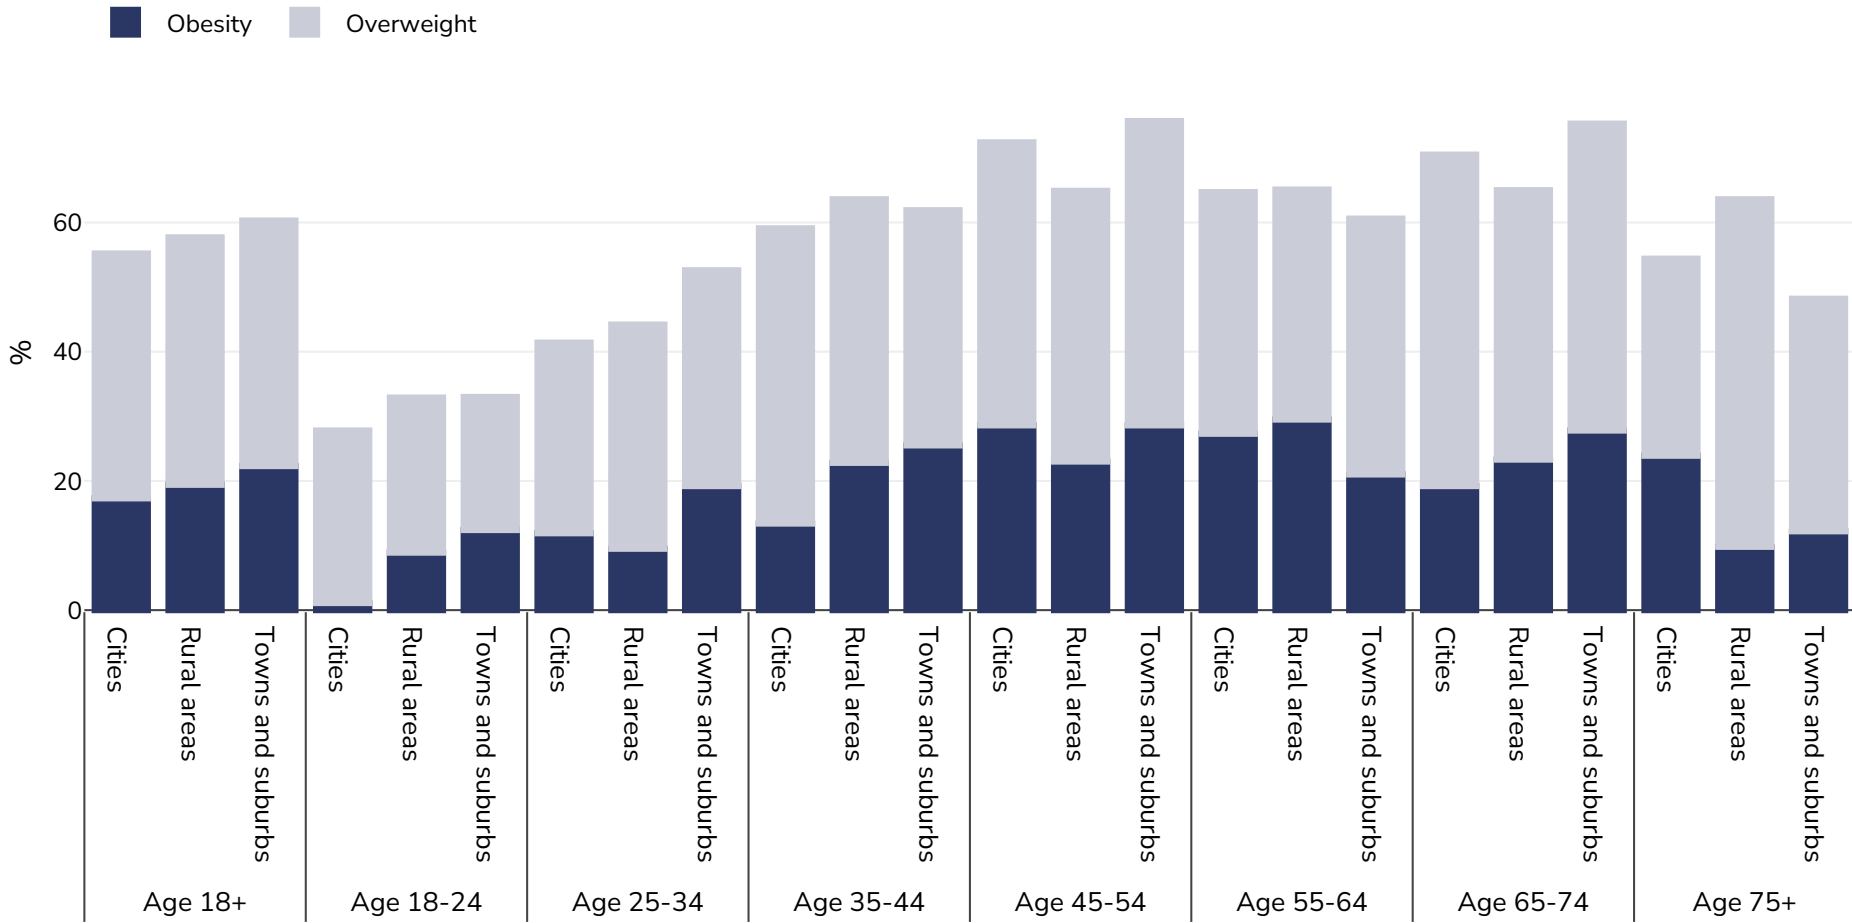

Estonia: Overweight/obesity by age and region

Men, 2014

Survey type: Self-reported

Area covered: National

References: Eurostat http://appsso.eurostat.ec.europa.eu/nui/show.do?dataset=hlth_ehis_bm1u&lang=en (last accessed 25.08.20)

Unless otherwise noted, overweight refers to a BMI between 25kg and 29.9kg/m², obesity refers to a BMI greater than 30kg/m².