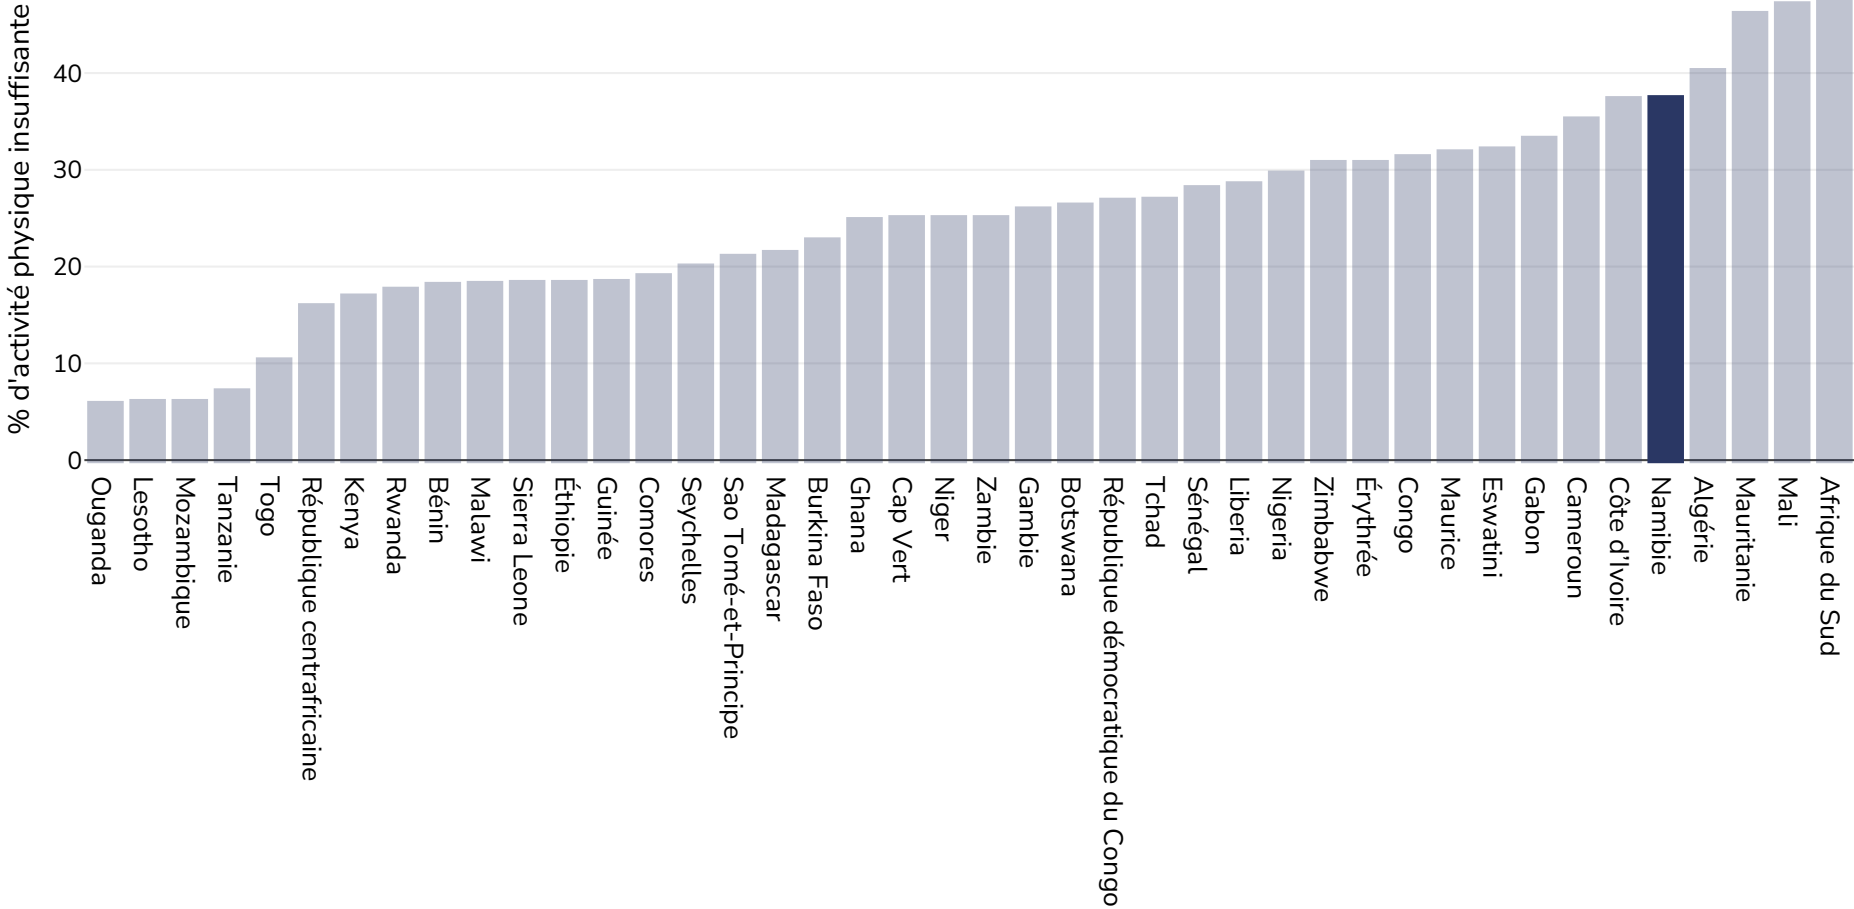

# Namibie: Insufficient physical activity

Femmes, 2016

Références:

Guthold R, Stevens GA, Riley LM, Bull FC. Worldwide trends in insufficient physical activity from 2001 to 2016: a pooled analysis of 358 population-based surveys with 1.9 million participants. Lancet 2018 [http://dx.doi.org/10.1016/S2214-109X\(18\)30357-7](http://dx.doi.org/10.1016/S2214-109X(18)30357-7)