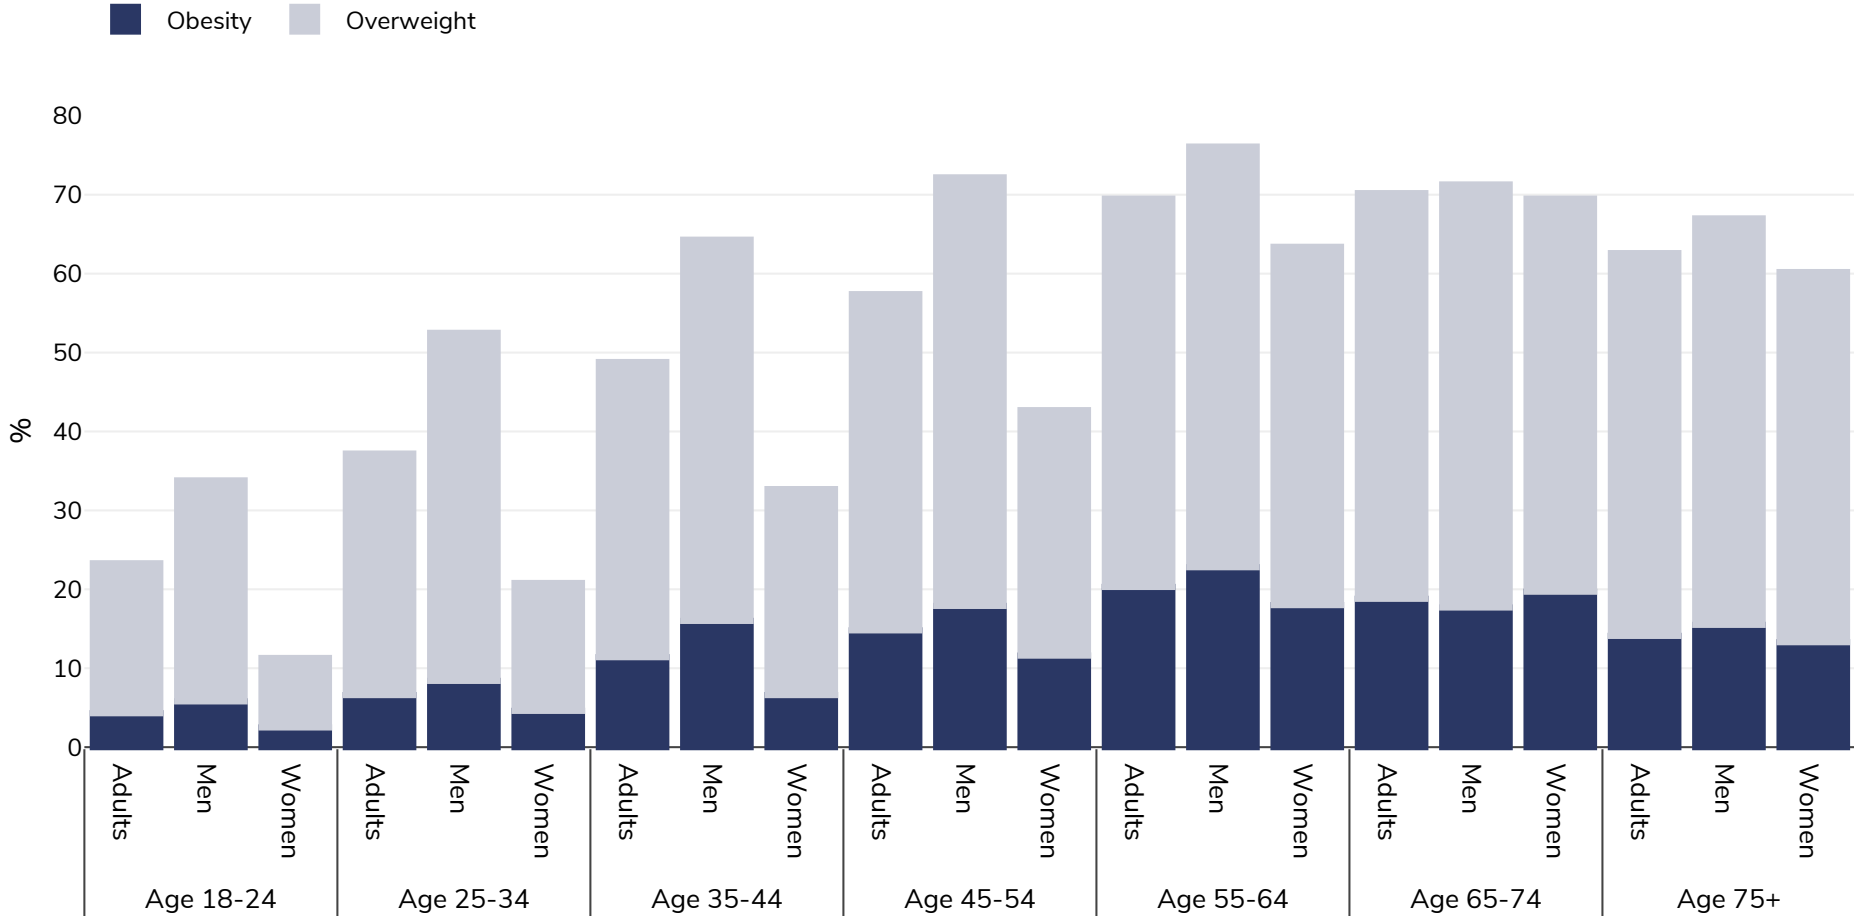

# Bulgaria: Overweight/obesity by age

Adults, 2019

Survey type: Self-reported

Area covered: National

References: Eurostat 2019. Available at [https://appsso.eurostat.ec.europa.eu/nui/show.do?dataset=hlth\\_ehis\\_bm1i&lang=en](https://appsso.eurostat.ec.europa.eu/nui/show.do?dataset=hlth_ehis_bm1i&lang=en) (last accessed 09.08.21).

Unless otherwise noted, overweight refers to a BMI between 25kg and 29.9kg/m<sup>2</sup>, obesity refers to a BMI greater than 30kg/m<sup>2</sup>.