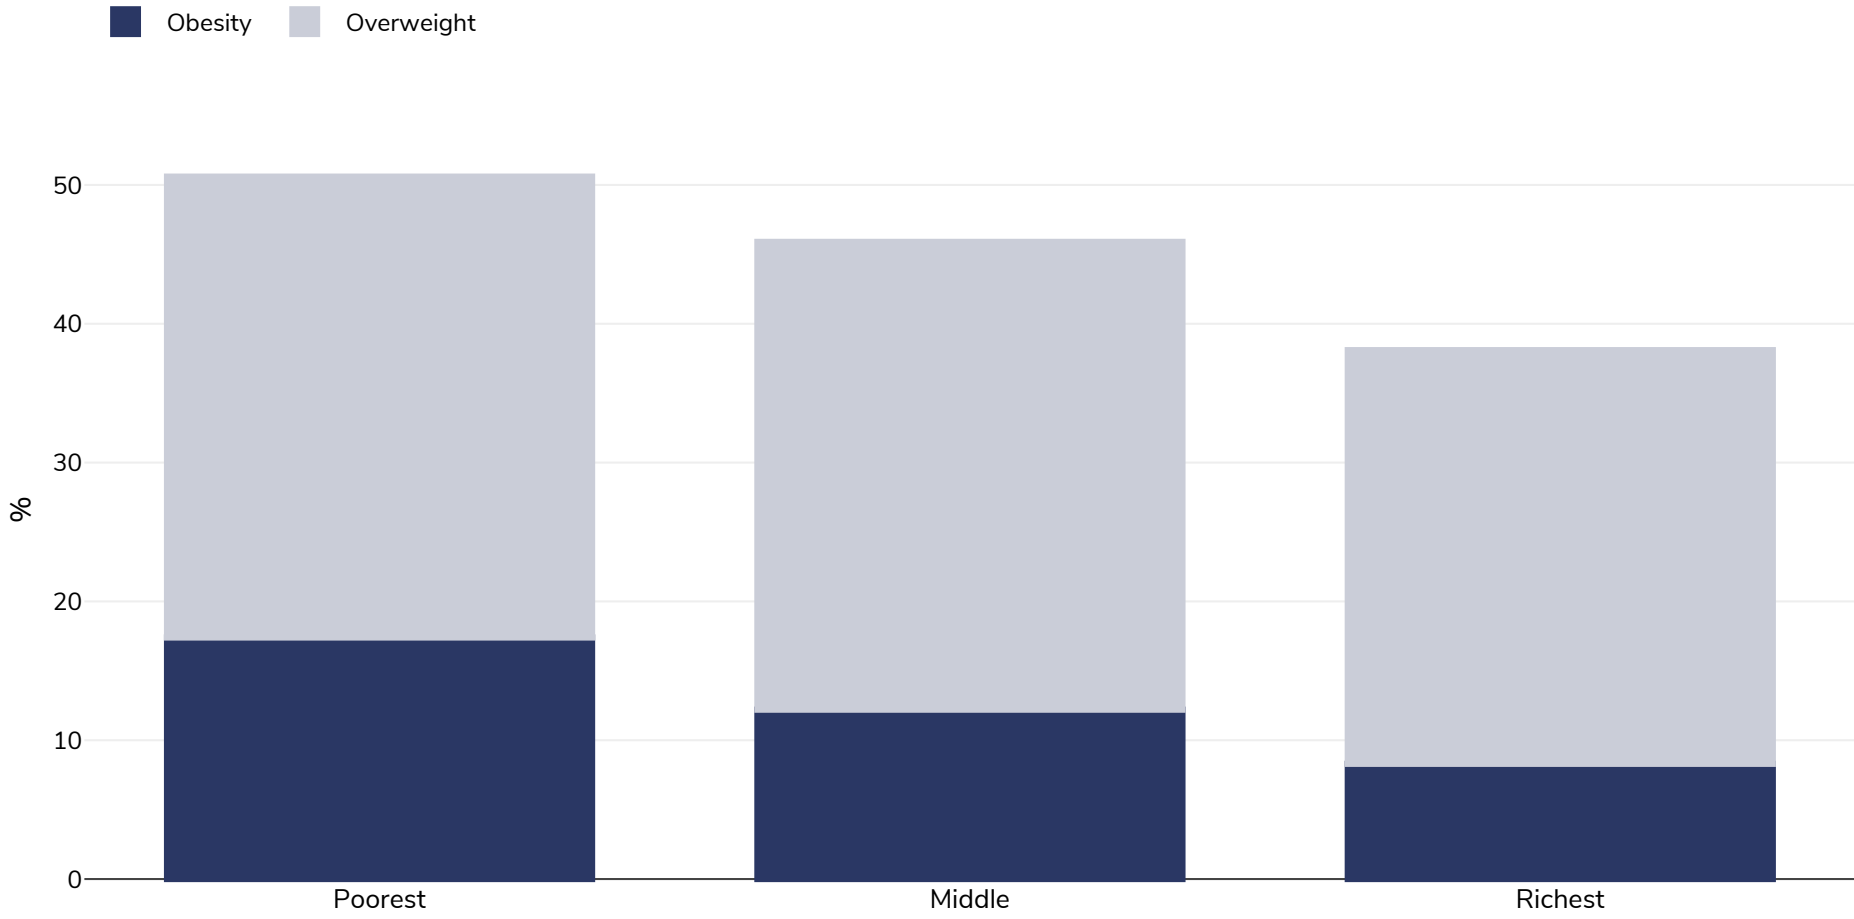

Italy: Overweight/obesity by socio-economic group

Adults, 2017-2020

Survey type:	Self-reported
Age:	18-69
Sample size:	110742
Area covered:	National
References:	PASSI 2017-20. Available at https://www.epicentro.iss.it/passi/dati/sovrappeso (last accessed 17.11.21)

Unless otherwise noted, overweight refers to a BMI between 25kg and 29.9kg/m², obesity refers to a BMI greater than 30kg/m².