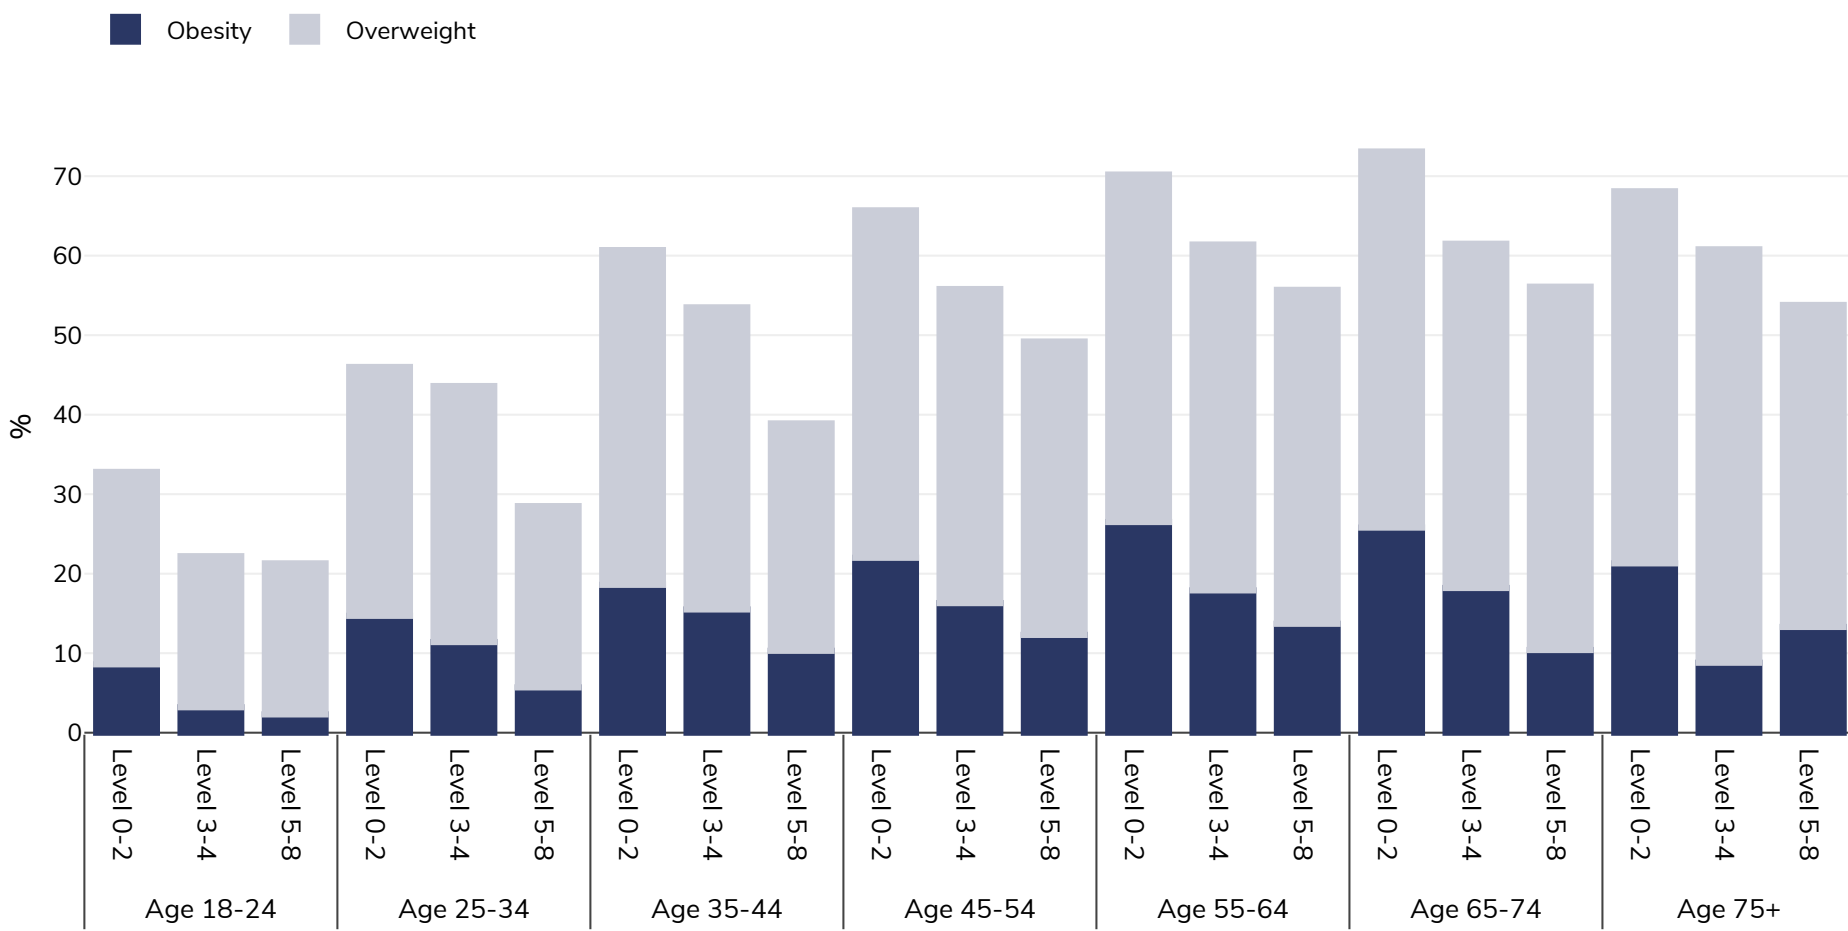

Spain: Overweight/obesity by age and education

Adults, 2019

Survey type: Self-reported

Area covered: National

References: Eurostat 2019. Available at https://appsso.eurostat.ec.europa.eu/nui/show.do?dataset=hlth_ehis_bm1e&lang=en (last accessed 09.08.21).

Unless otherwise noted, overweight refers to a BMI between 25kg and 29.9kg/m², obesity refers to a BMI greater than 30kg/m².