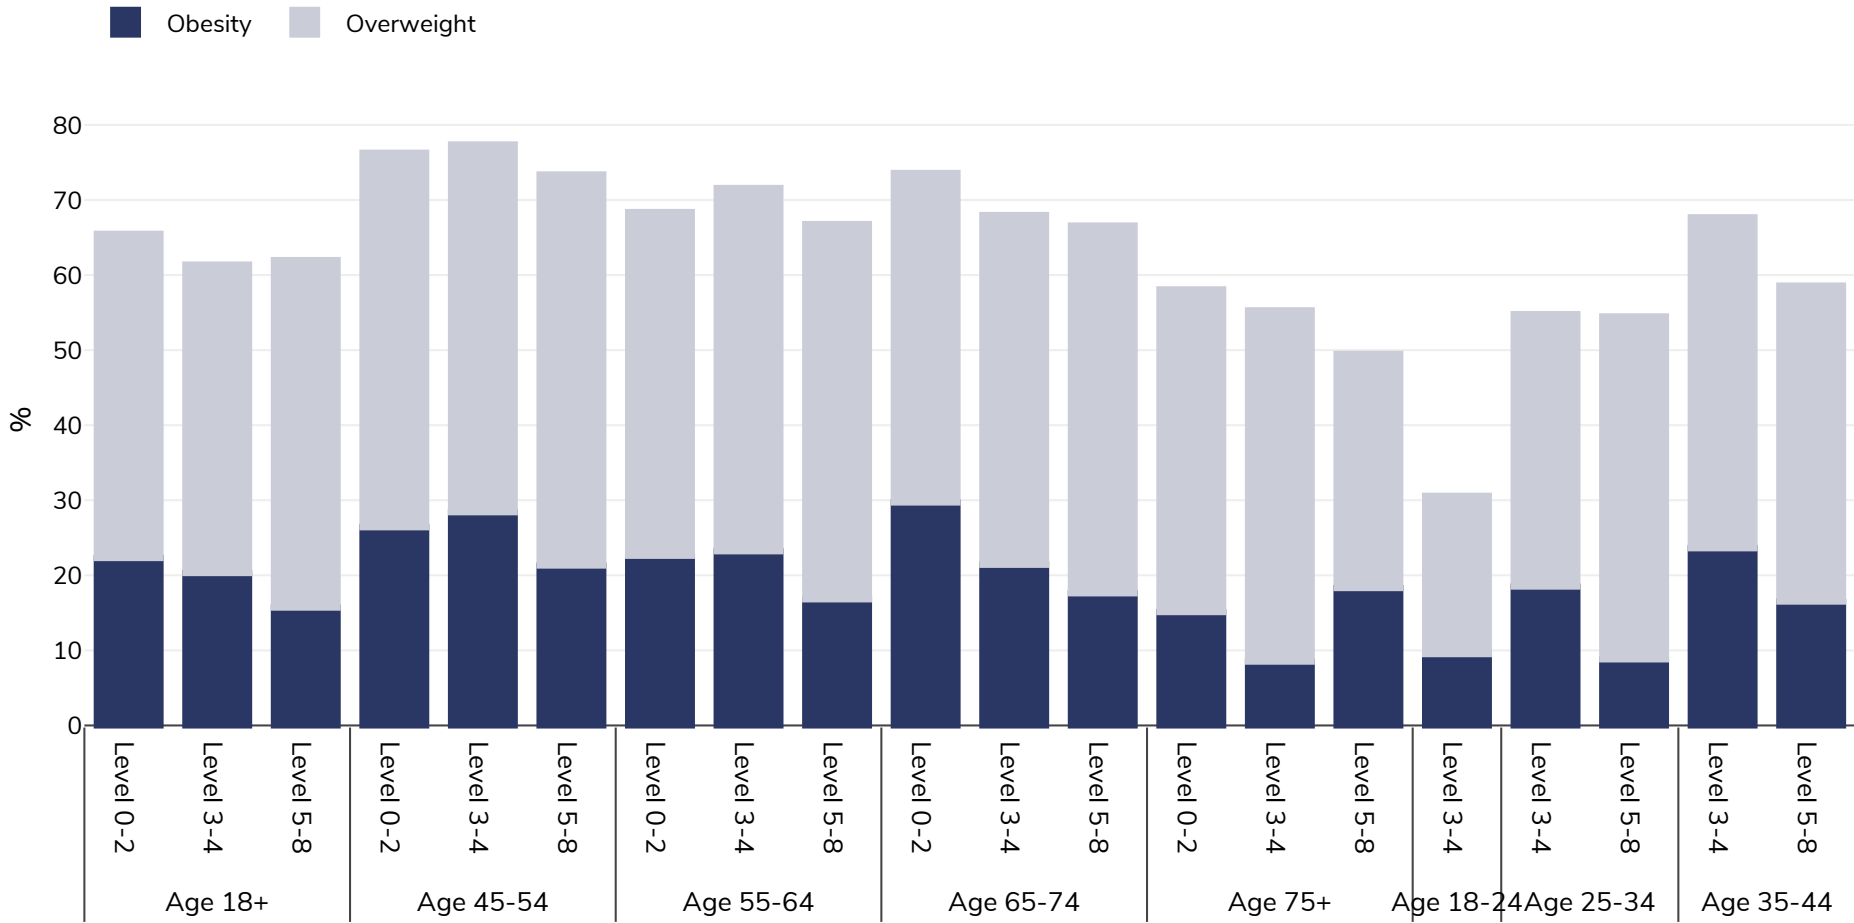

Finland: Overweight/obesity by age and education

Men, 2014

Survey type: Self-reported

Area covered: National

References: 2014 Eurostat Database: http://appsso.eurostat.ec.europa.eu/nui/show.do?dataset=hlth_ehis_bm1e&lang=en (last accessed 25.08.20)

Unless otherwise noted, overweight refers to a BMI between 25kg and 29.9kg/m², obesity refers to a BMI greater than 30kg/m².