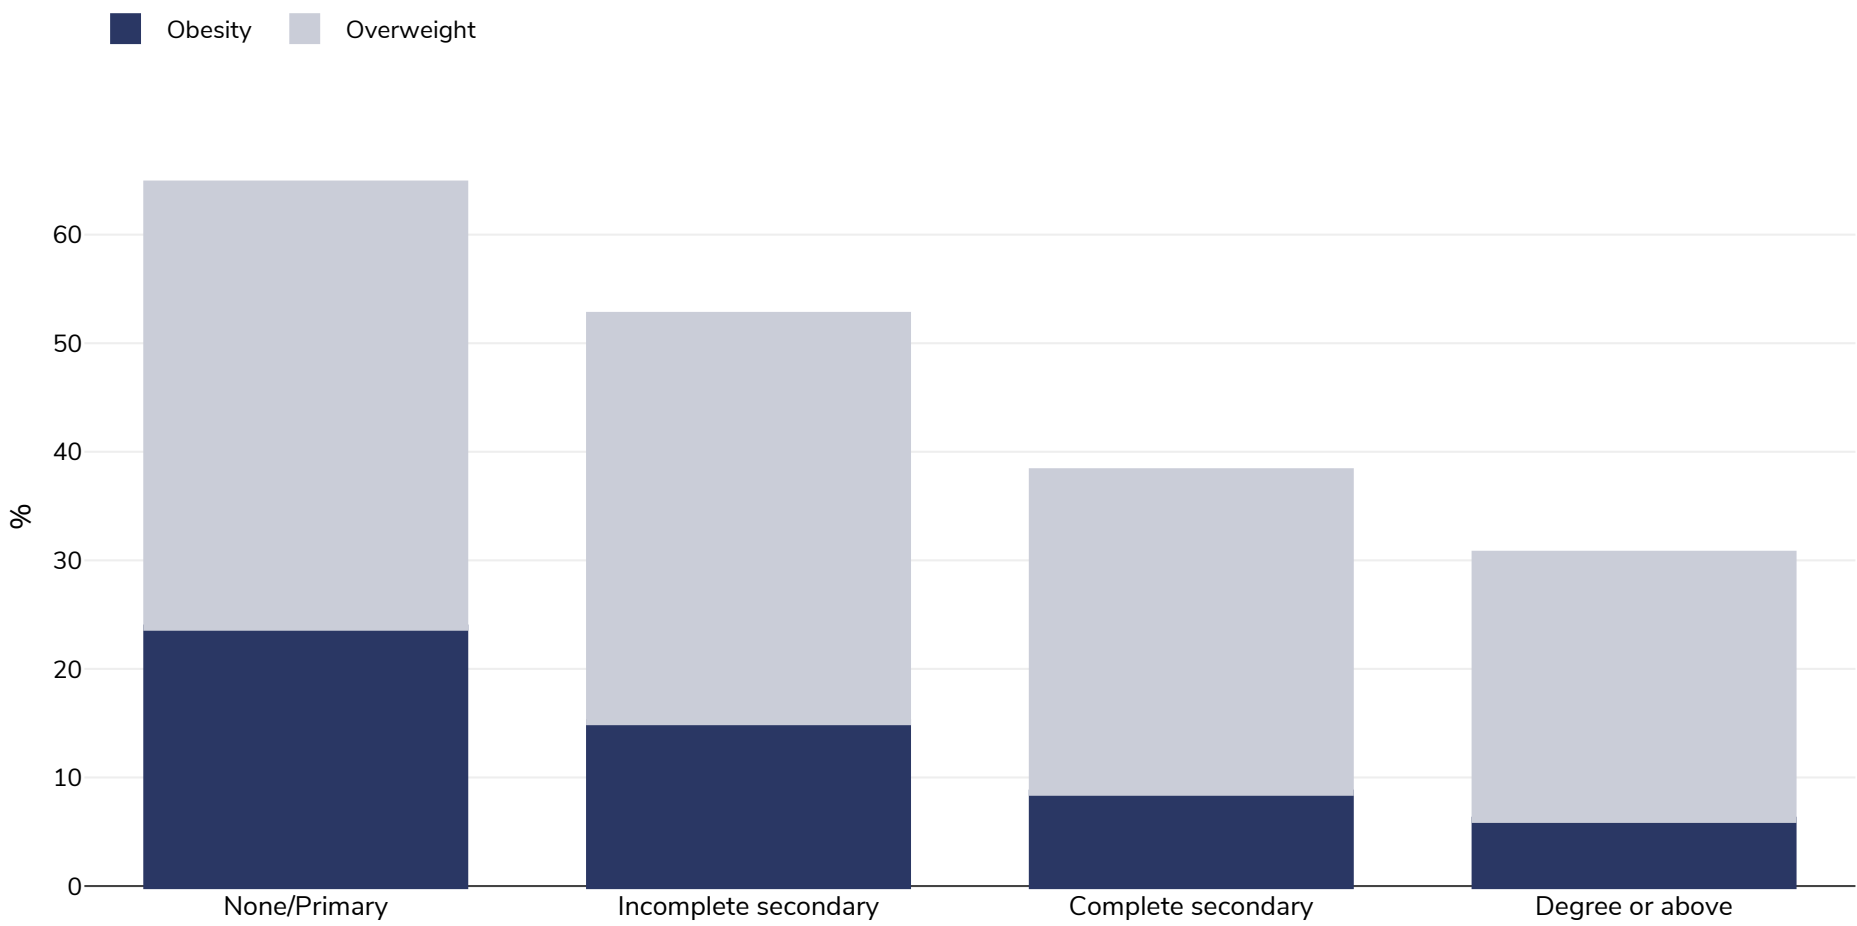

Italy: Overweight/obesity by education

Adults, 2016-2019

Survey type:	Self-reported
Age:	18-69
Sample size:	129423
Area covered:	National

References: PASSI 2016-19. Available at <https://www.epicentro.iss.it/passi/dati/sovrappeso?tab-container-1=tab1> (last accessed on 25.09.20)

Unless otherwise noted, overweight refers to a BMI between 25kg and 29.9kg/m², obesity refers to a BMI greater than 30kg/m².