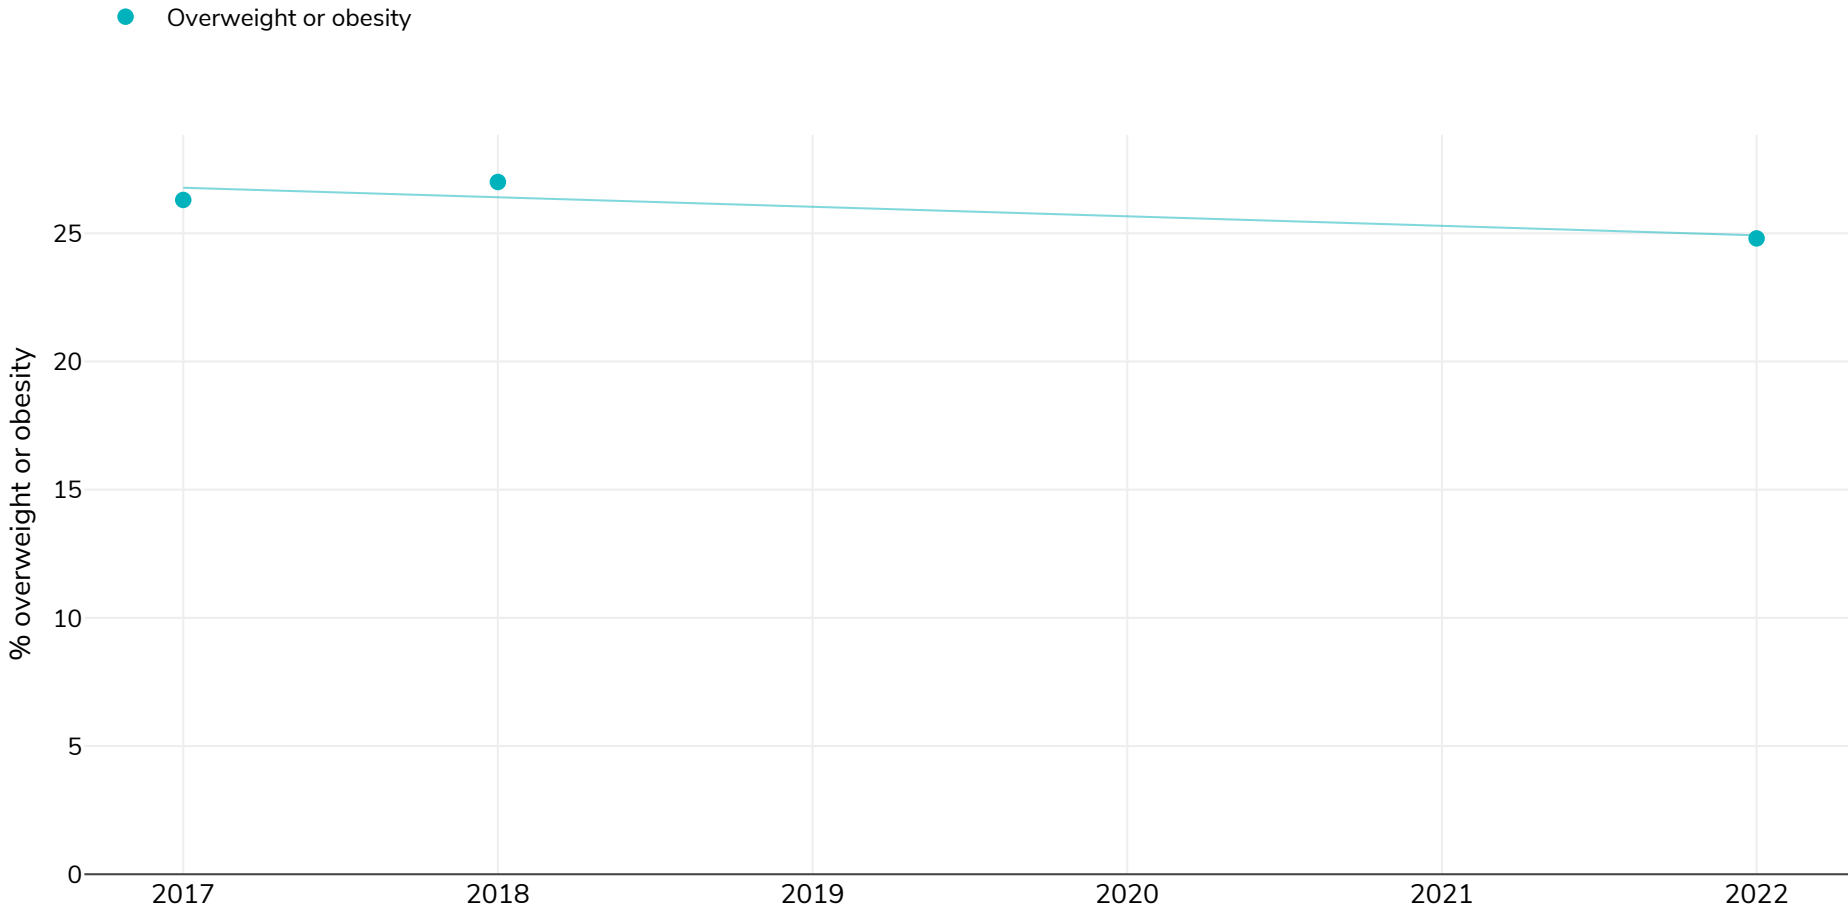

Wales: % Children living with overweight or obesity, 2013-2023

Boys and girls

Survey type: Measured

References: For full details of references visit <https://data.worldobesity.org/>

Notes: Aged 4-5

Definitions: 85th & 95th centile not IOTF cut off

Different methodologies may have been used to collect this data and so data from different surveys may not be strictly comparable. Please check with original data sources for methodologies used.