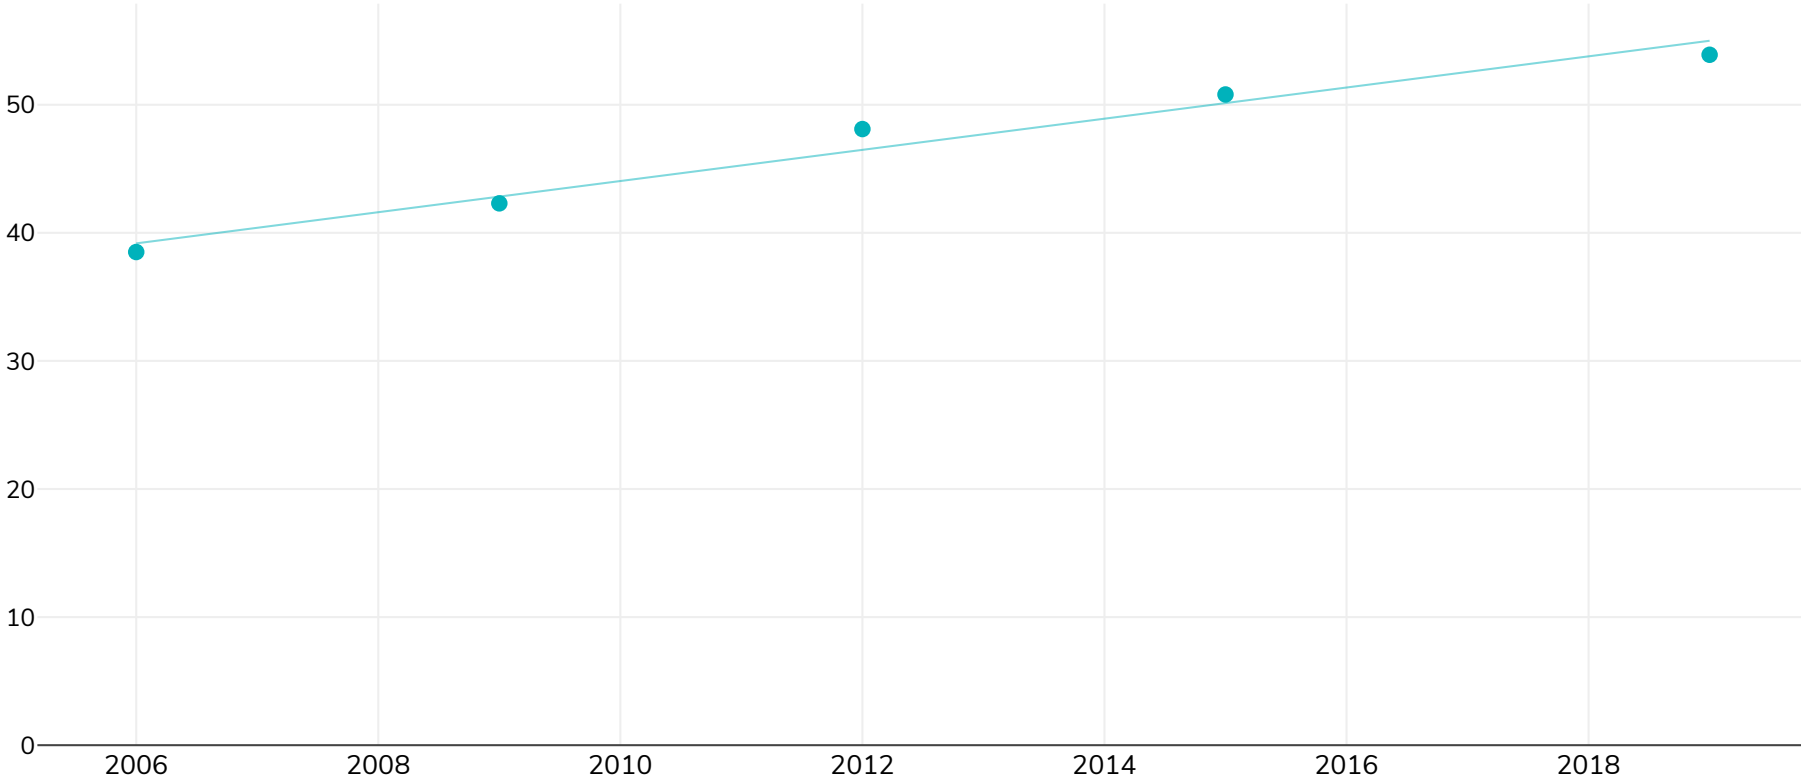

Brazil: Adults living with overweight or obesity in Brazil 2006-2019

Women

● Overweight or obesity

Survey type: Self-reported

References: For full details of references visit <https://data.worldobesity.org/>

Different methodologies may have been used to collect this data and so data from different surveys may not be strictly comparable. Please check with original data sources for methodologies used.