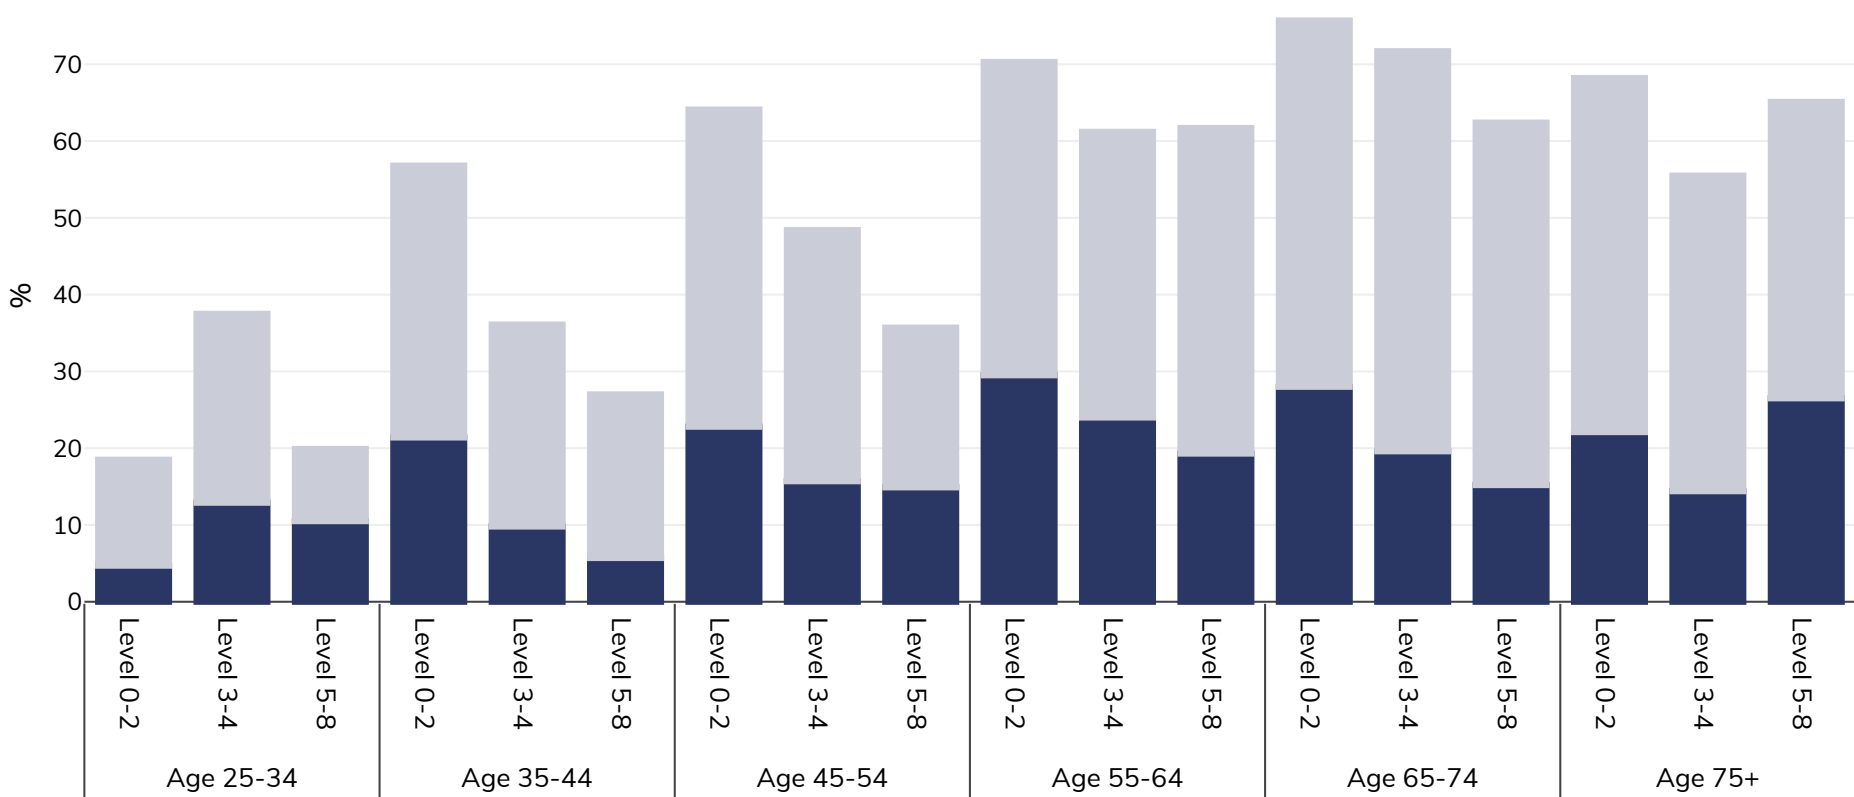

# Greece: Overweight/obesity by age and education

Women, 2019

■ Obesity ■ Overweight

Survey type: Self-reported

Area covered: National

References: Eurostat 2019. Available at [https://appsso.eurostat.ec.europa.eu/nui/show.do?dataset=hlth\\_ehis\\_bm1e&lang=en](https://appsso.eurostat.ec.europa.eu/nui/show.do?dataset=hlth_ehis_bm1e&lang=en) (last accessed 09.08.21).

Notes: NB. Some age ranges missing due to insufficient data to display by age & educational status

Unless otherwise noted, overweight refers to a BMI between 25kg and 29.9kg/m<sup>2</sup>, obesity refers to a BMI greater than 30kg/m<sup>2</sup>.