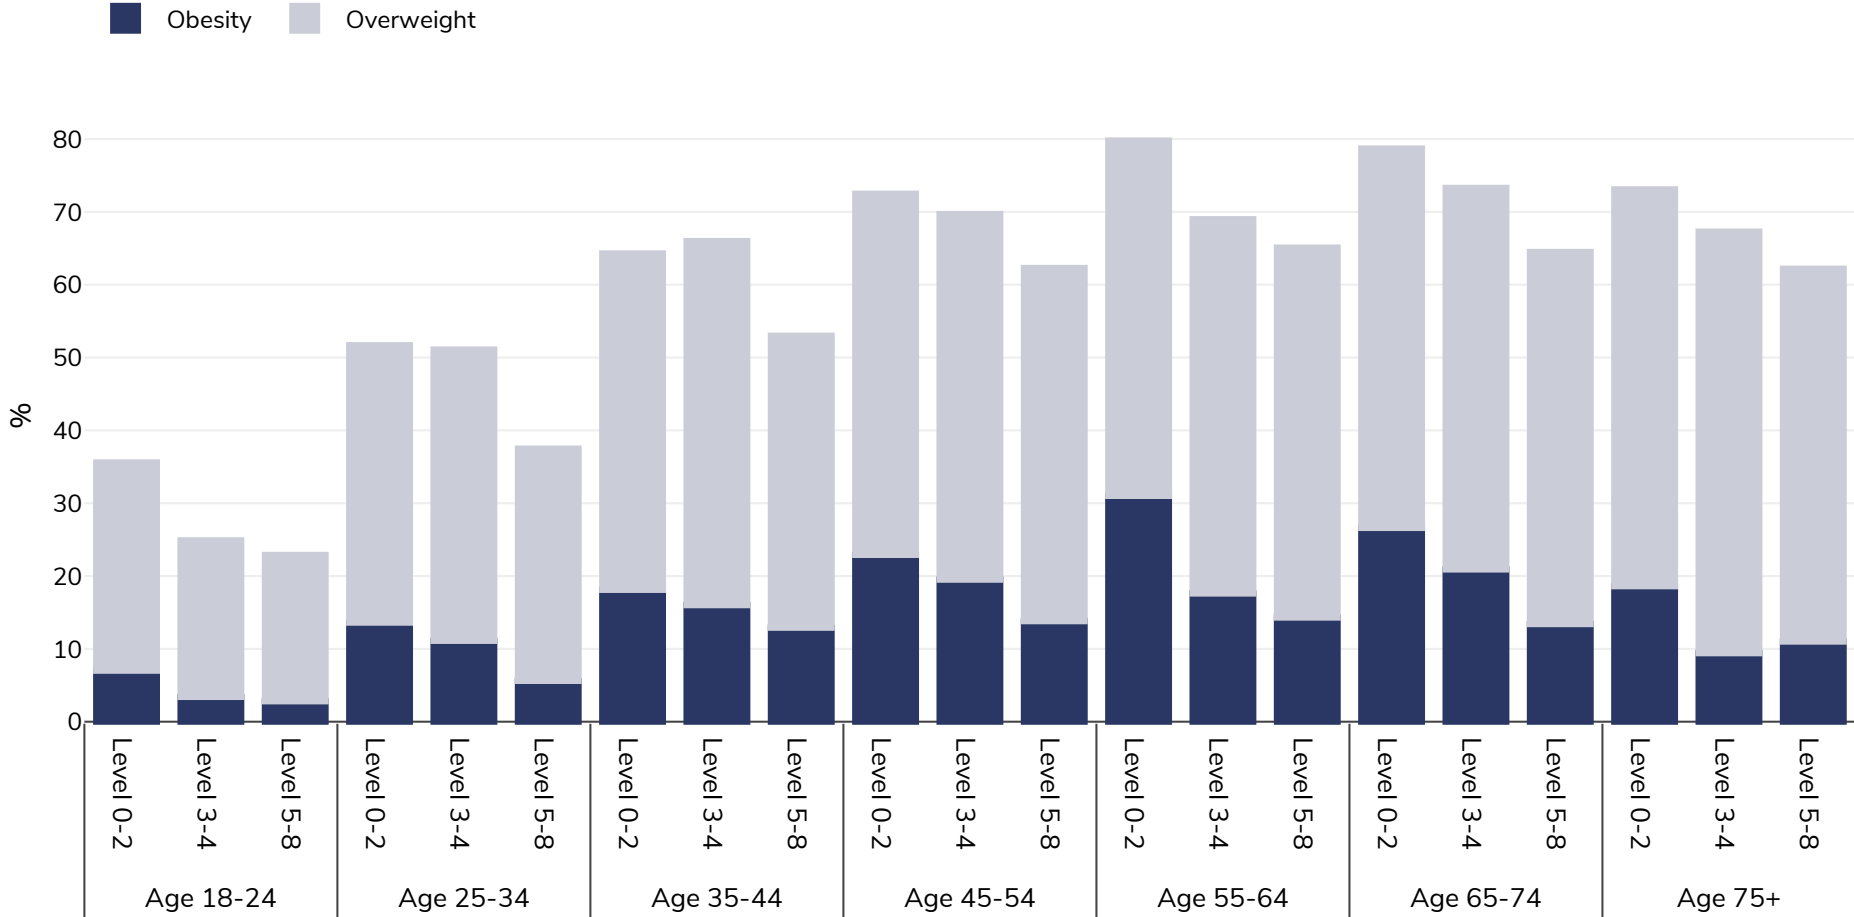

Spain: Overweight/obesity by age and education

Men, 2019

Survey type: Self-reported

Area covered: National

References: Eurostat 2019. Available at https://appsso.eurostat.ec.europa.eu/nui/show.do?dataset=hlth_ehis_bm1e&lang=en (last accessed 09.08.21).

Unless otherwise noted, overweight refers to a BMI between 25kg and 29.9kg/m², obesity refers to a BMI greater than 30kg/m².