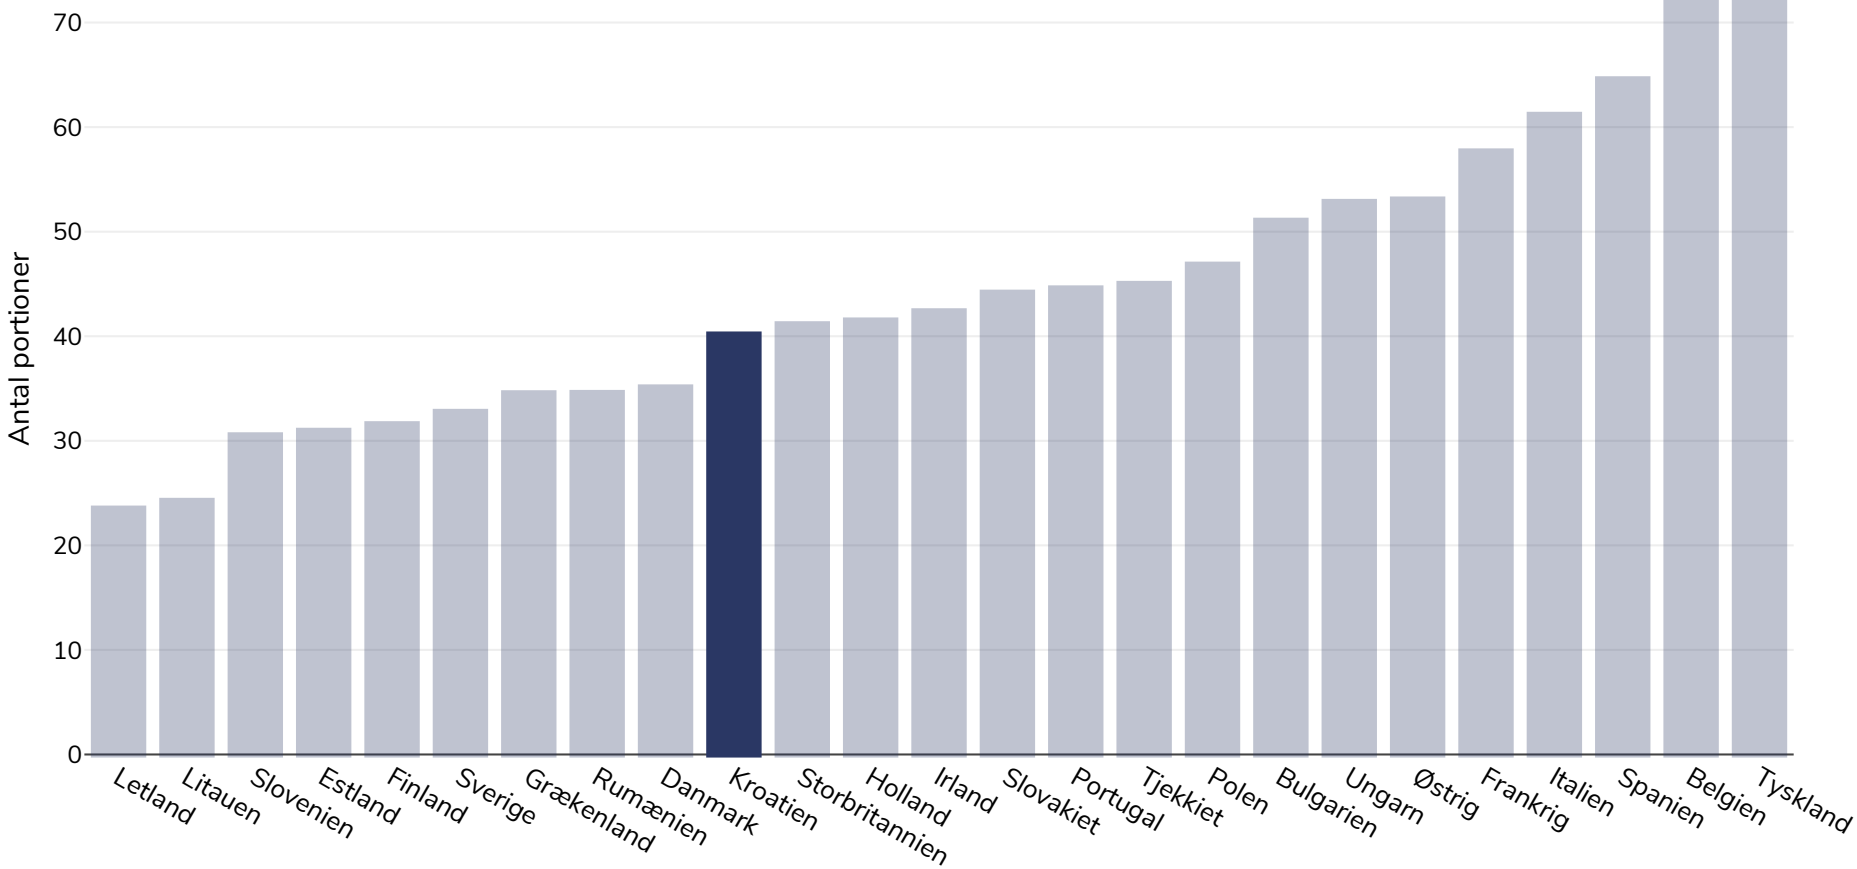

# Kroatien: Estimated per capita sugar sweetened beverages intake

Voksne, 2016

Referencer:

Source: Euromonitor International