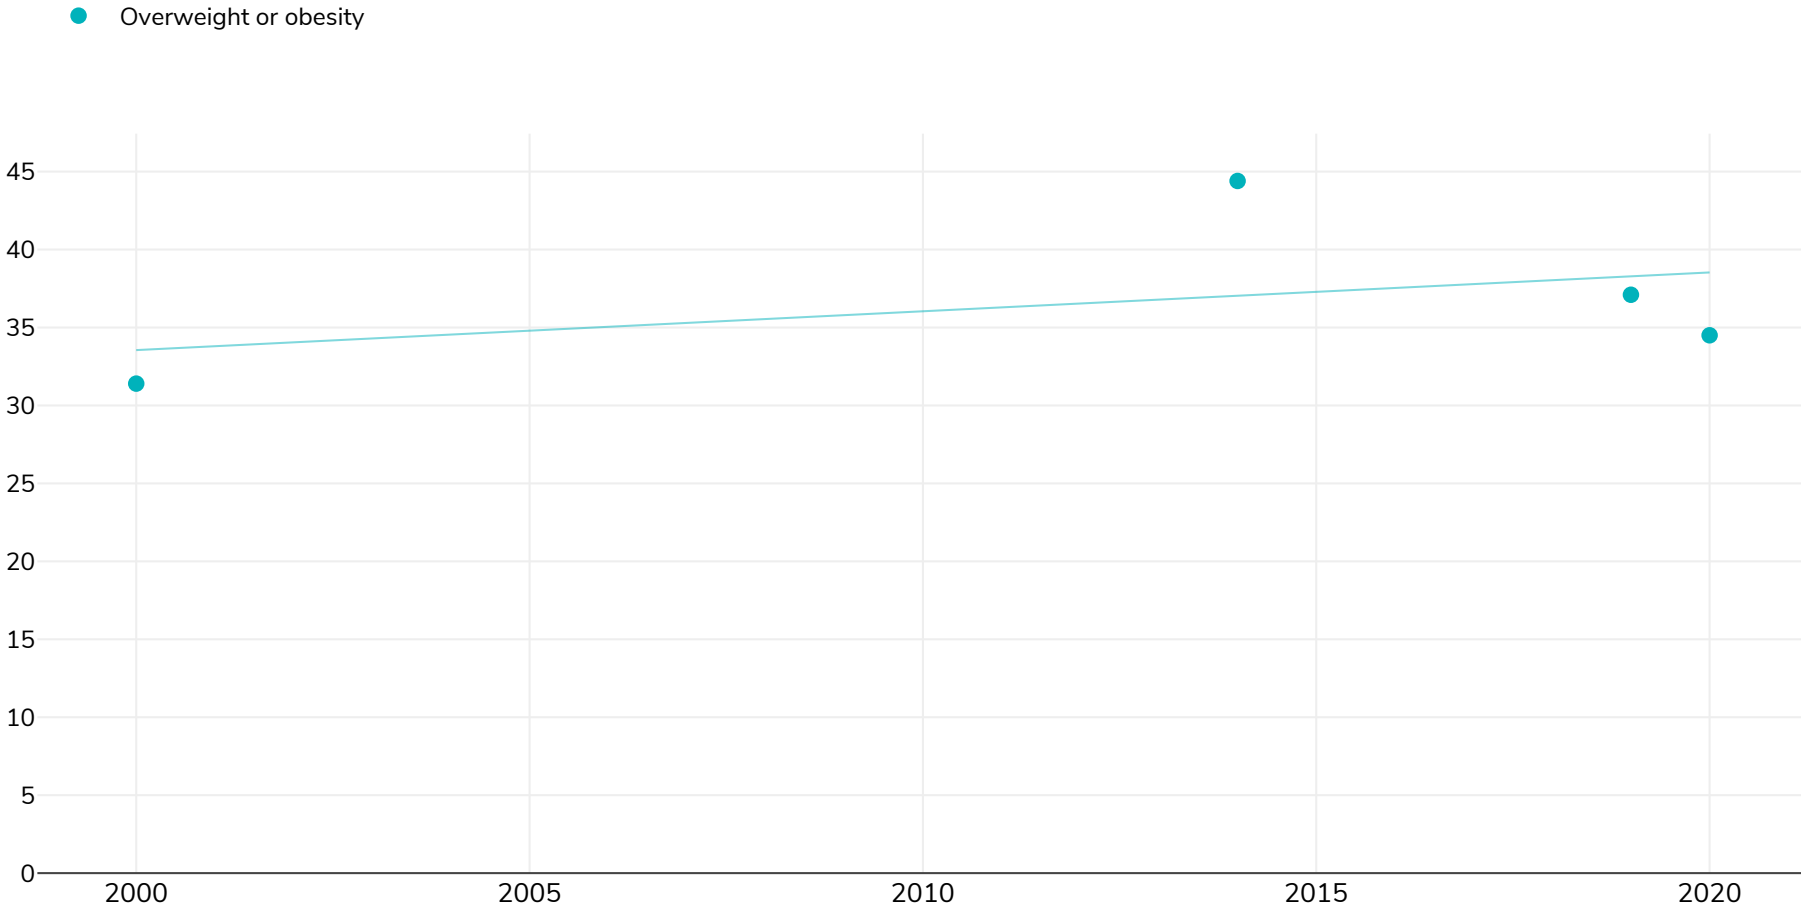

Italy: % Adults living with overweight or obesity, 2000-2021

Women

Survey type: Self-reported

References: For full details of references visit <https://data.worldobesity.org/>

Different methodologies may have been used to collect this data and so data from different surveys may not be strictly comparable. Please check with original data sources for methodologies used.