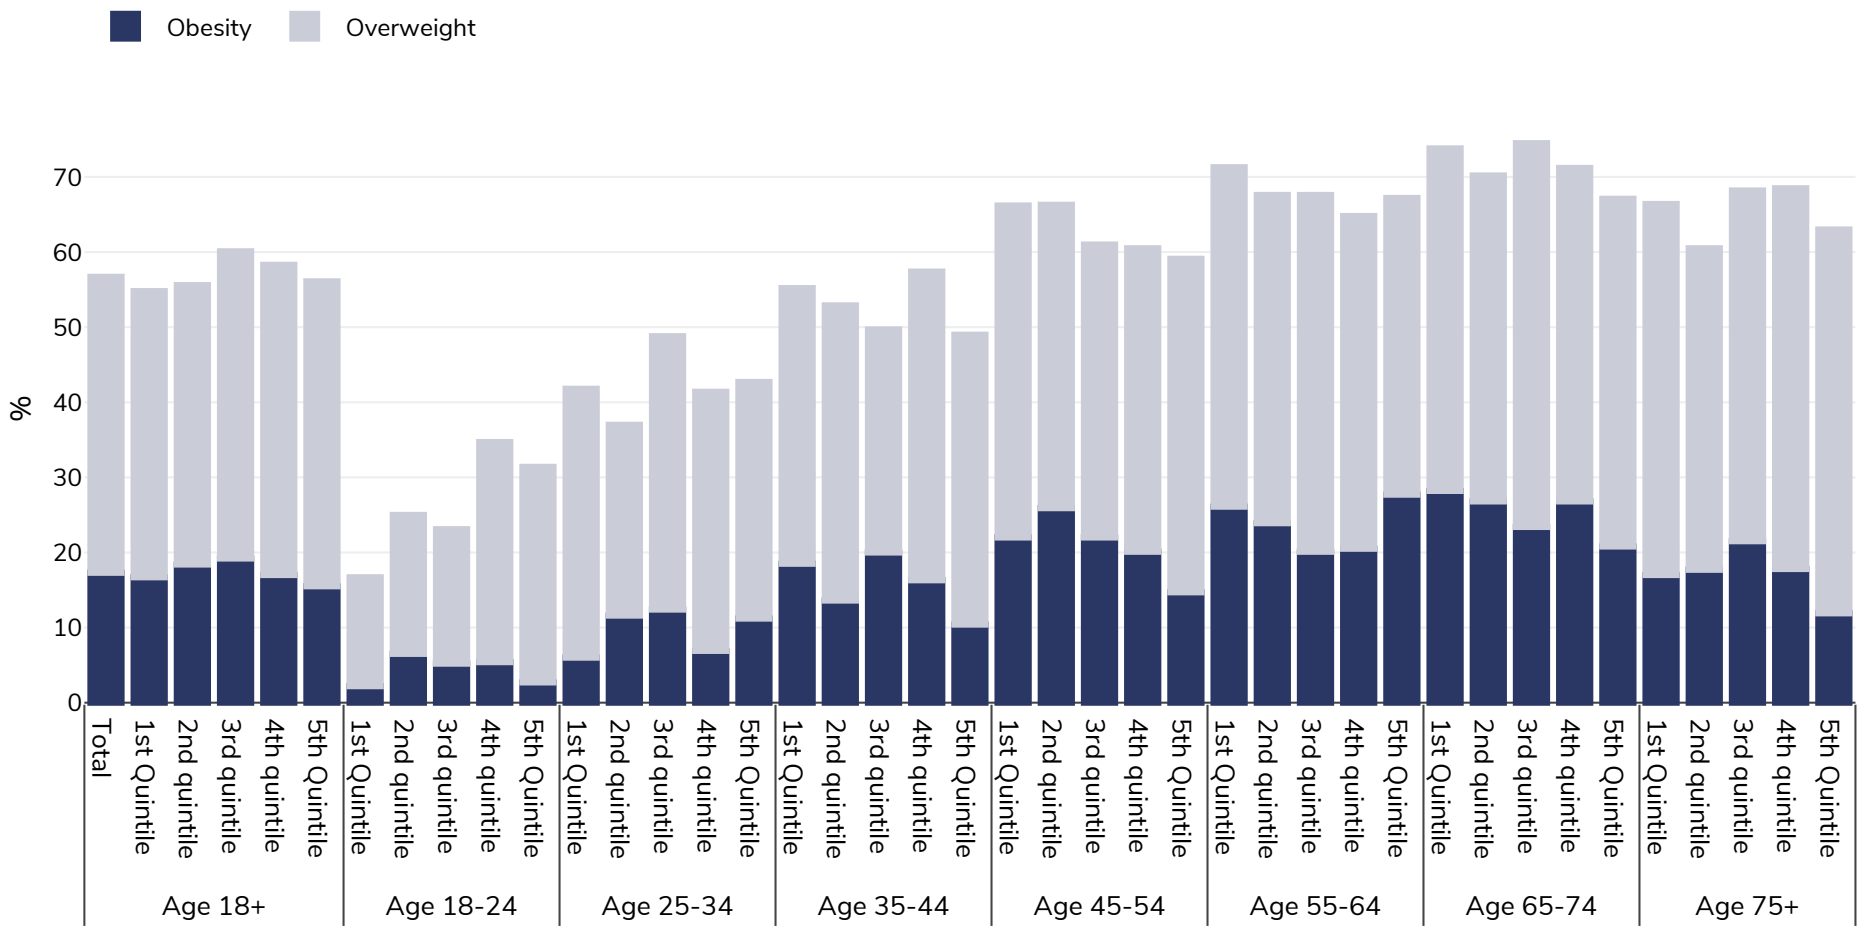

Greece: Overweight/obesity by age and socio-economic group

Adults, 2014

Survey type: Self-reported

Area covered: National

References: Eurostat http://appsso.eurostat.ec.europa.eu/nui/show.do?dataset=hlth_ehis_bm1i&lang=en (last accessed 25.08.20)

Unless otherwise noted, overweight refers to a BMI between 25kg and 29.9kg/m², obesity refers to a BMI greater than 30kg/m².