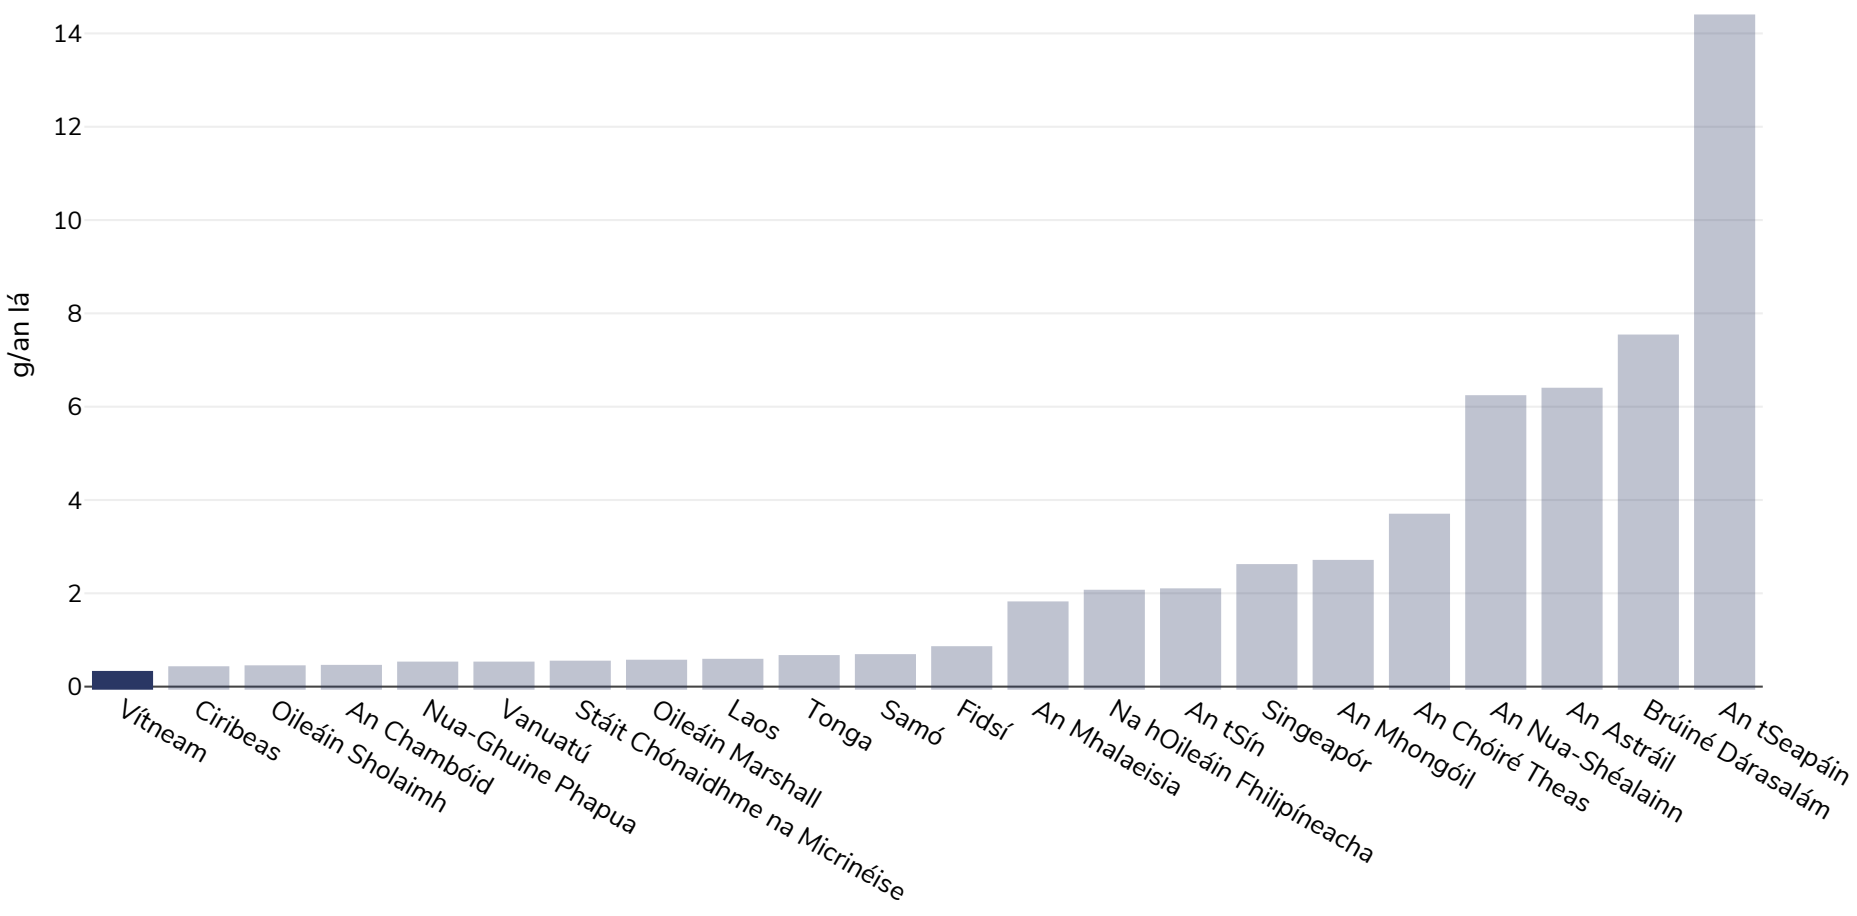

# Vítneam: Estimated per-capita processed meat intake

Daoine Fásta, 2017

**Cineál an tsuirbhé:** Tomhaiste

**Aois:** 25+

**Tagairtí:** Global Burden of Disease, the Institute for Health Metrics and Evaluation <http://ghdx.healthdata.org/>

**Sainmhínte (ar fáil i mBéarla amháin):** Estimated per-capita processed meat intake (g per day)