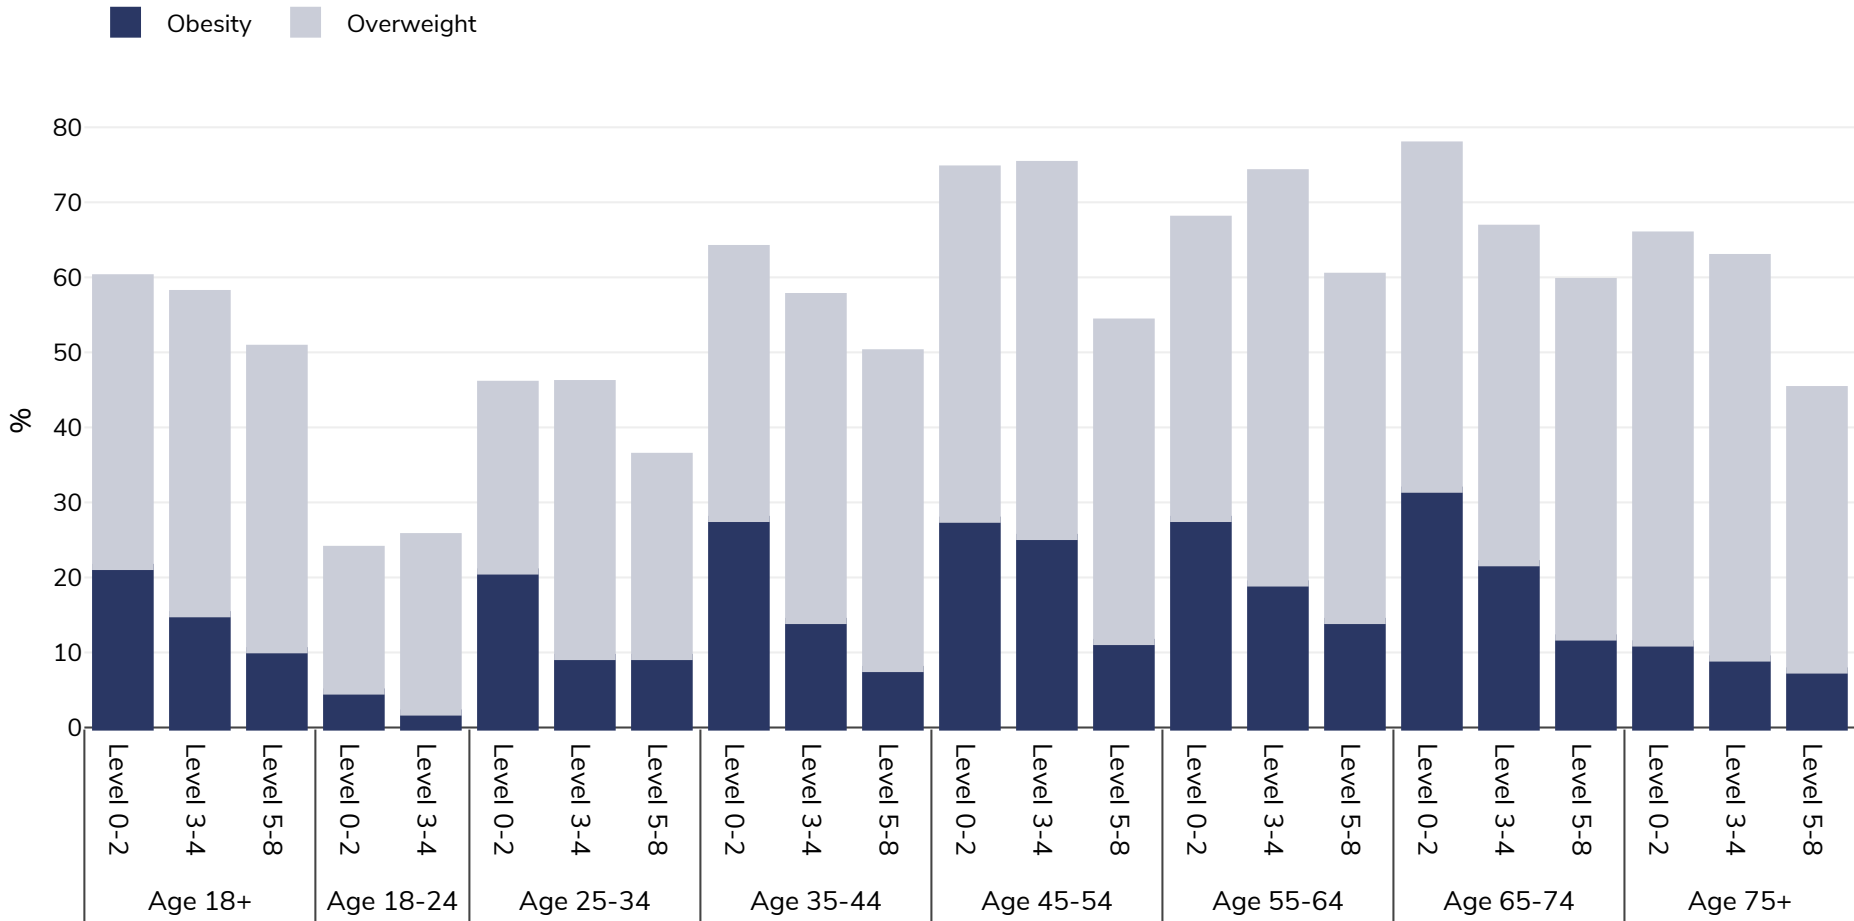

Denmark: Overweight/obesity by age and education

Men, 2014

Survey type: Self-reported

Area covered: National

References: Eurostat Database: http://appsso.eurostat.ec.europa.eu/nui/show.do?dataset=hlth_ehis_bm1e&lang=en (last accessed 25.08.20)

Unless otherwise noted, overweight refers to a BMI between 25kg and 29.9kg/m², obesity refers to a BMI greater than 30kg/m².