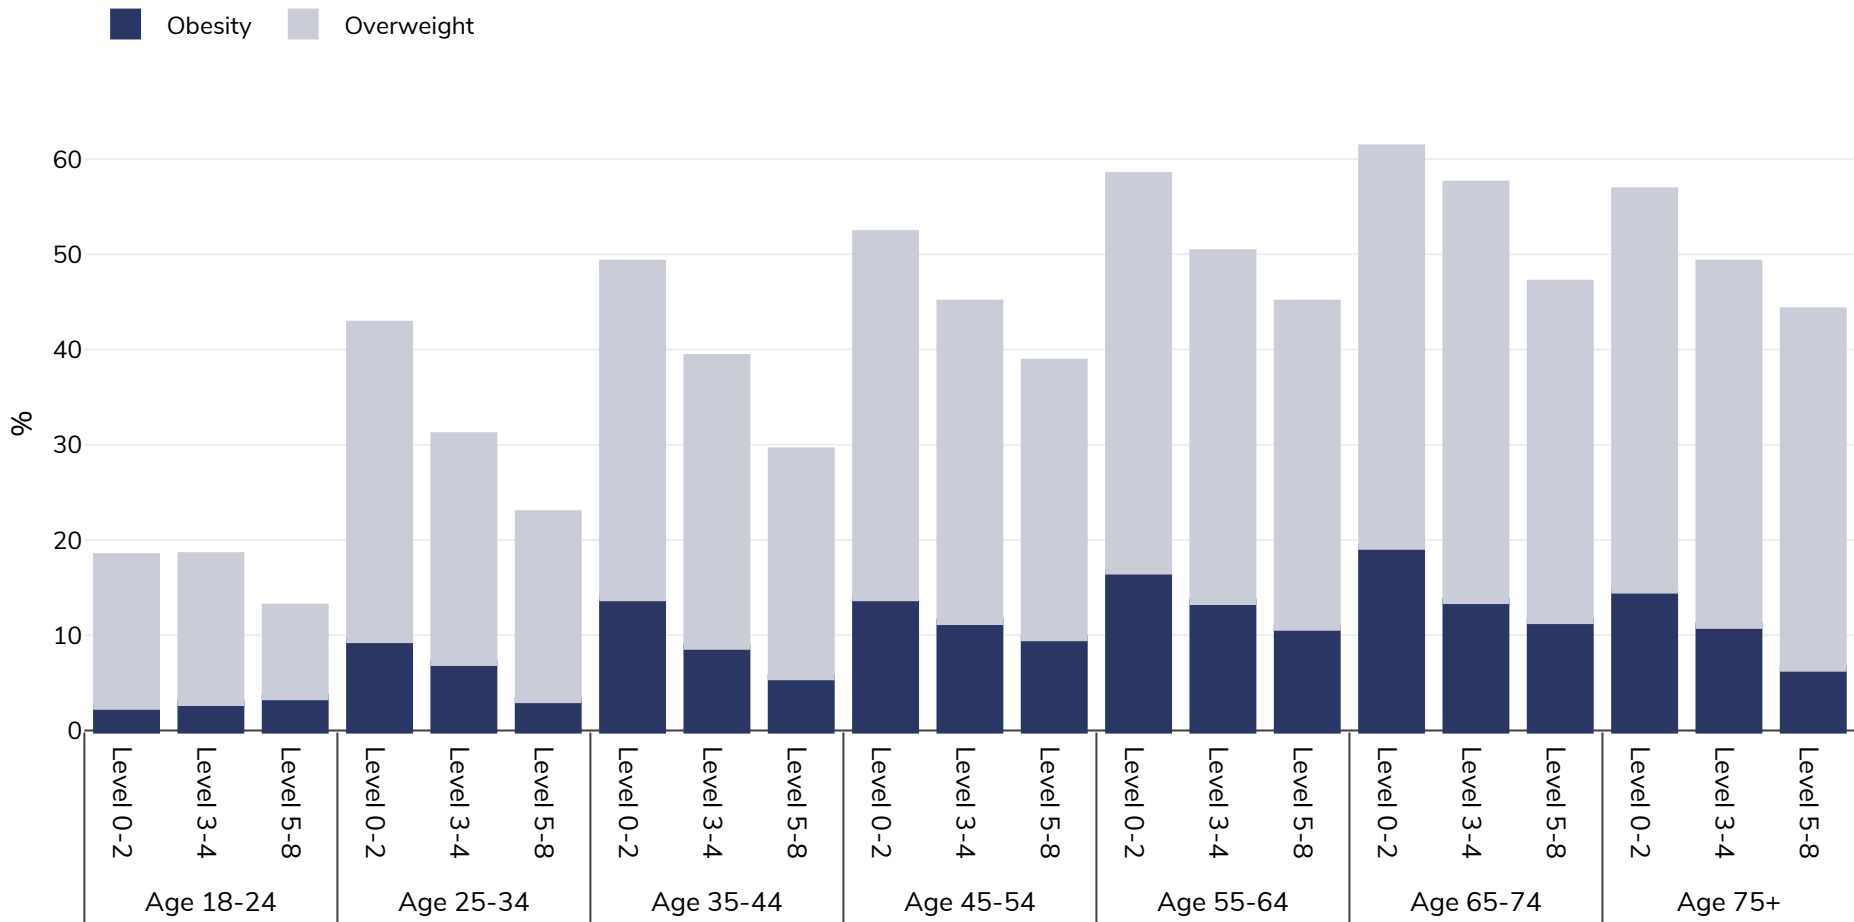

Italy: Overweight/obesity by age and education

Adults, 2019

Survey type: Self-reported

References: Eurostat

Unless otherwise noted, overweight refers to a BMI between 25kg and 29.9kg/m², obesity refers to a BMI greater than 30kg/m².