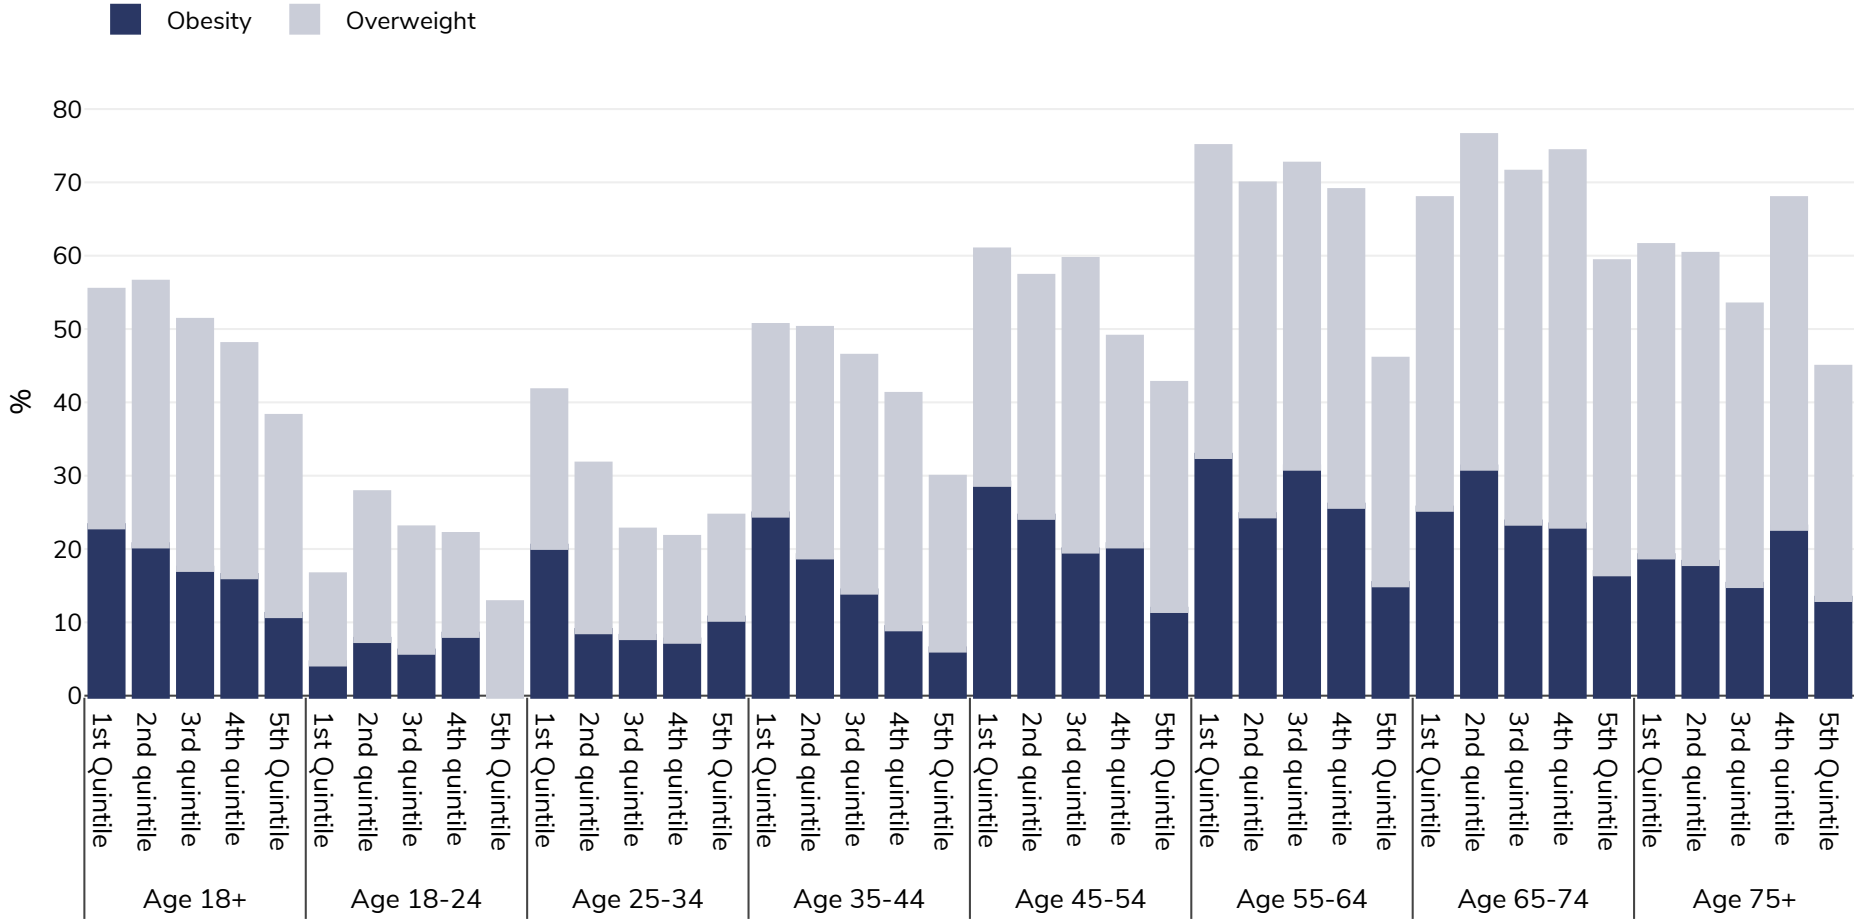

Portugal: Overweight/obesity by age and socio-economic group

Women, 2014

Survey type: Self-reported

Area covered: National

References: 2014 Eurostat Database: http://appsso.eurostat.ec.europa.eu/nui/show.do?dataset=hlth_ehis_bm1e&lang=en (last accessed 25.08.20)

Unless otherwise noted, overweight refers to a BMI between 25kg and 29.9kg/m², obesity refers to a BMI greater than 30kg/m².