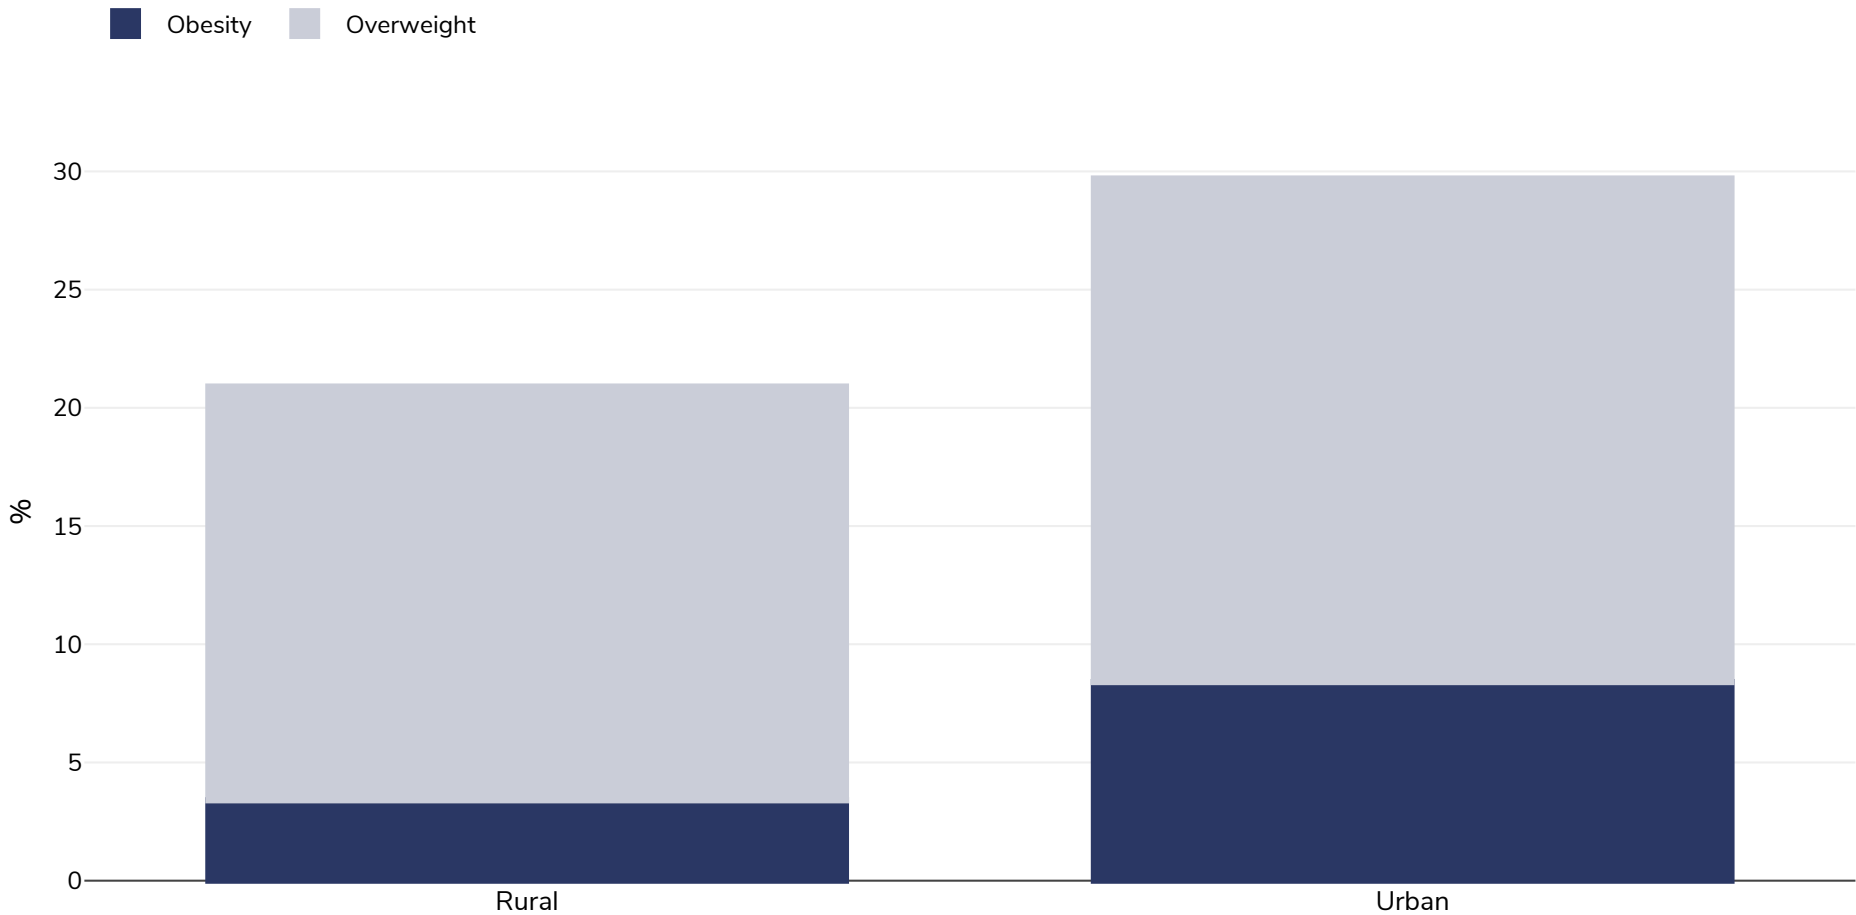

Gabon: Overweight/obesity by region

Men, 2019-2021

Survey type:	Measured
Age:	15-49
Sample size:	10755
Area covered:	National
References:	Direction Générale de la Statistique (DGS) et ICF. 2023. Enquête Démographique et de Santé au Gabon, 2019– 21. Libreville, Gabon et Rockville, Maryland, USA : DGS et ICF.
Notes:	Sample size is 5558 women and 5197 men

Unless otherwise noted, overweight refers to a BMI between 25kg and 29.9kg/m², obesity refers to a BMI greater than 30kg/m².