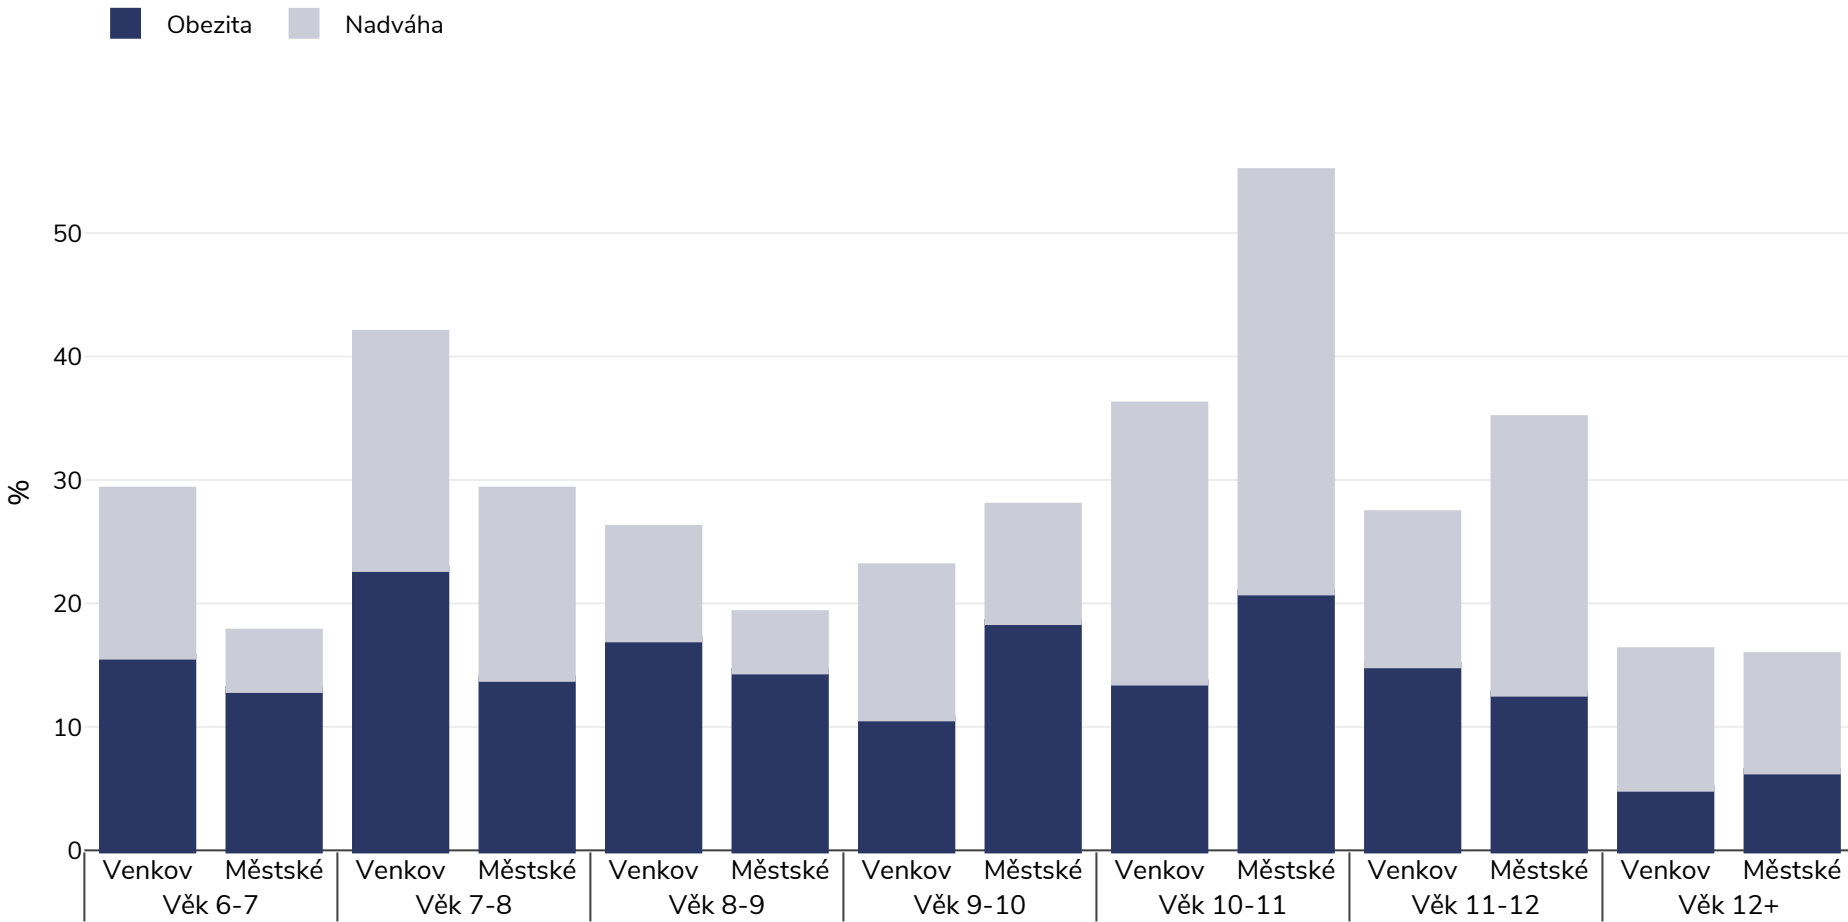

# Egypt: Overweight/obesity by region

Děti, 2016-2017

**Typ průzkumu:** Naměřené

**Velikost vzorku:** 5458

**Pokrytá oblast:** Regional - Upper Egypt

**Reference:** Overweight and obesity prevalence among upper Egypt primary schools' children using Egyptian and CDC growth charts. <https://www.sciencedirect.com/science/article/pii/S0897189719304598?via%3Dihub> (last accessed 23.05.2022)

**Cutoffs:** CDC