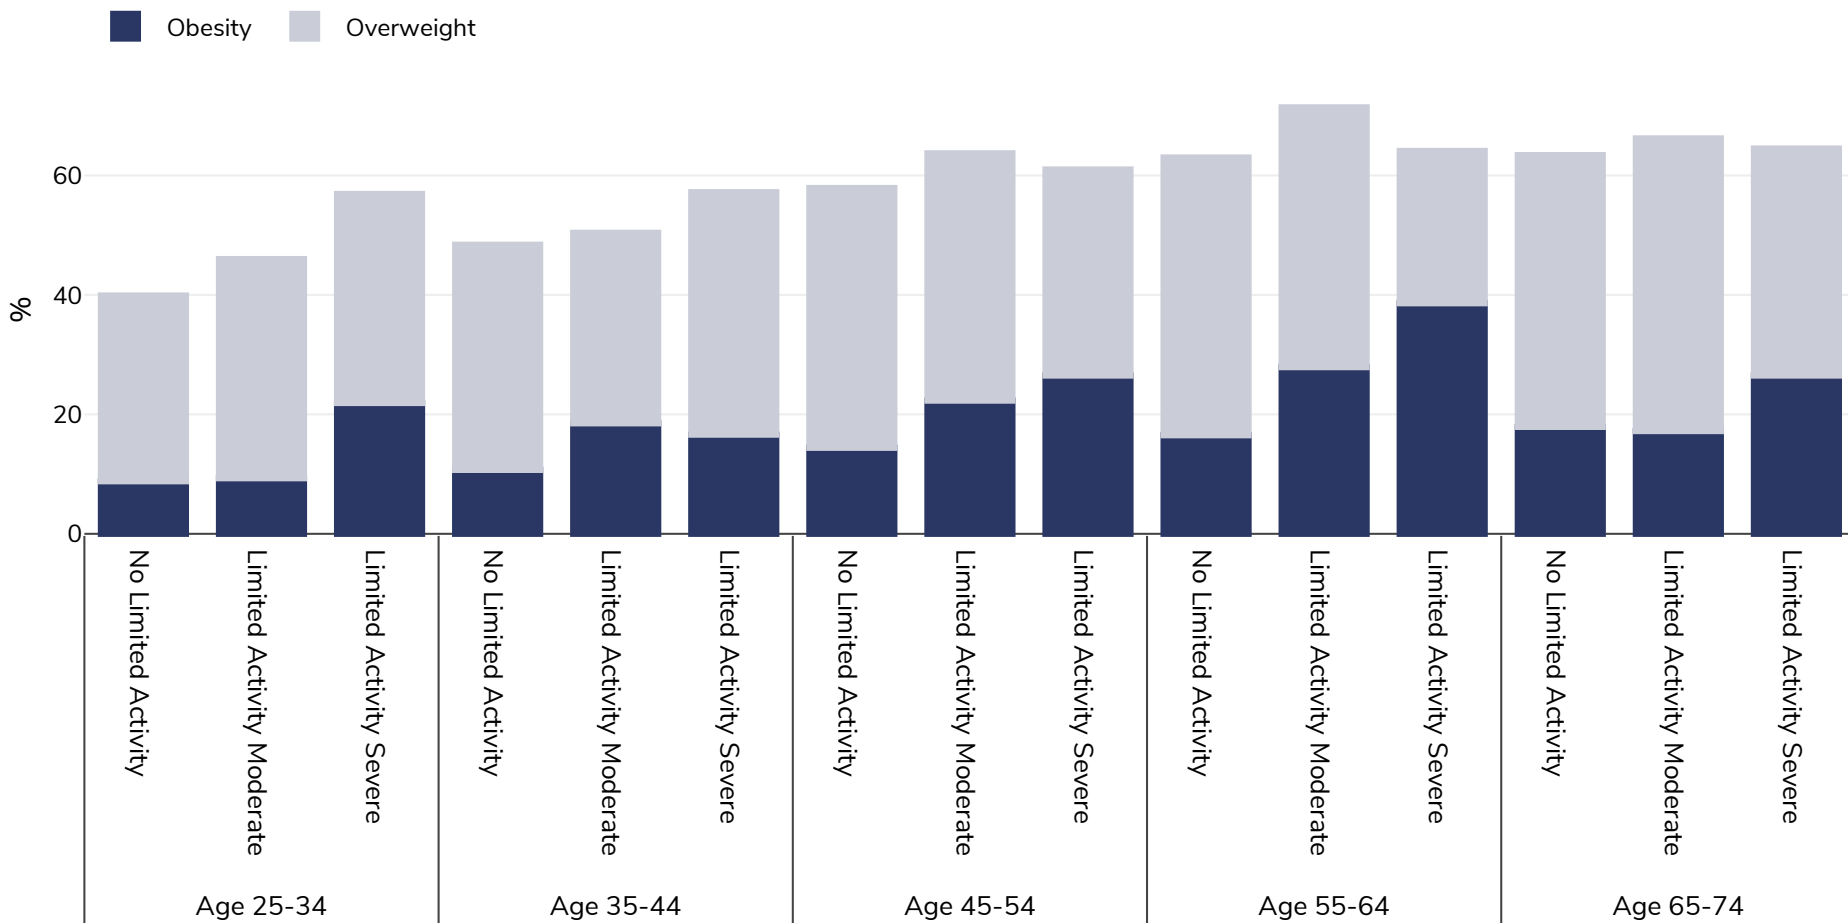

France: Overweight/obesity by age and limited activity

Men, 2014

Survey type: Self-reported

Area covered: National

References: Eurostat 2014 available at <https://appsso.eurostat.ec.europa.eu/nui/submitViewTableAction.do> (last accessed 06.10.21)

Unless otherwise noted, overweight refers to a BMI between 25kg and 29.9kg/m², obesity refers to a BMI greater than 30kg/m².