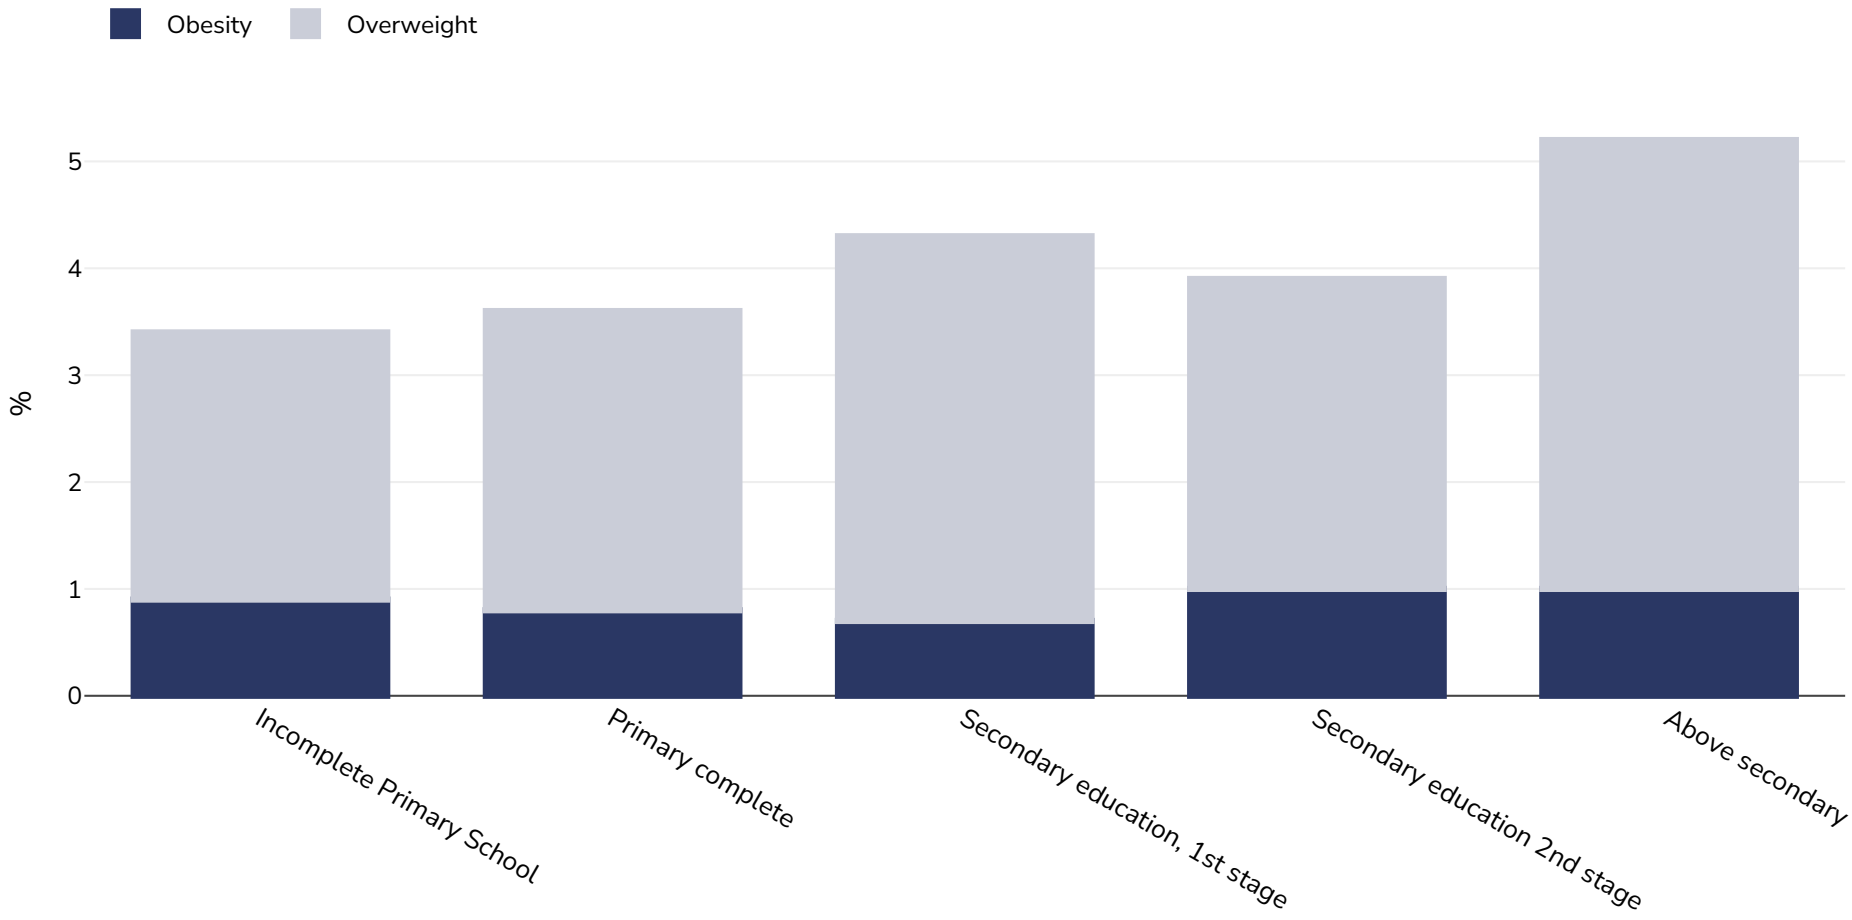

# Democratic Republic of Congo: Overweight/obesity by education

Infants, 2017-2018

<b>Survey type:</b>	Measured
<b>Sample size:</b>	21147
<b>Area covered:</b>	National
<b>References:</b>	INS, Enquete par grappes a indicateurs multiples, 2017-18, rapport de resultats de l'enquete. Kinshasa, Republique Democratique du Congo
<b>Notes:</b>	Infants Only
<b>Definitions:</b>	+2SD, +3SD Overweight presented does not include obesity
<b>Cutoffs:</b>	Other