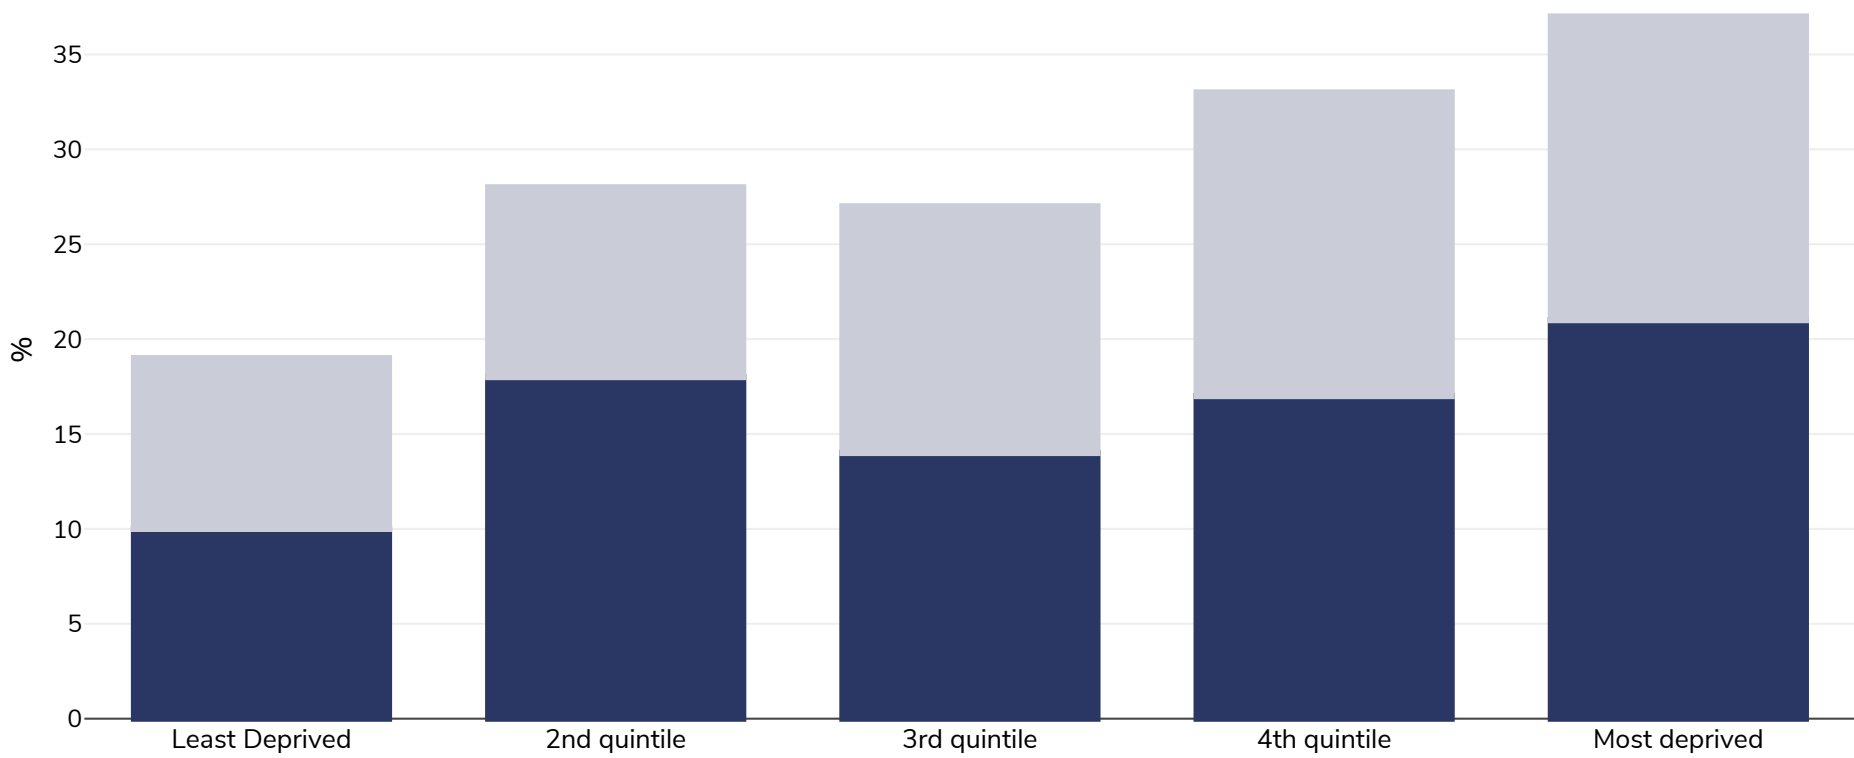

England: Overweight/obesity by socio-economic group

Girls, 2017

■ Obesity ■ Overweight

Survey type:	Measured
Age:	2-15
Sample size:	2581
Area covered:	National
References:	Health Survey for England 2017 https://digital.nhs.uk/data-and-information/publications/statistical/health-survey-for-england/2017 [Accessed 7th January 2019].
Notes:	85th and 95th Centile cut-offs used.
Cutoffs:	Other