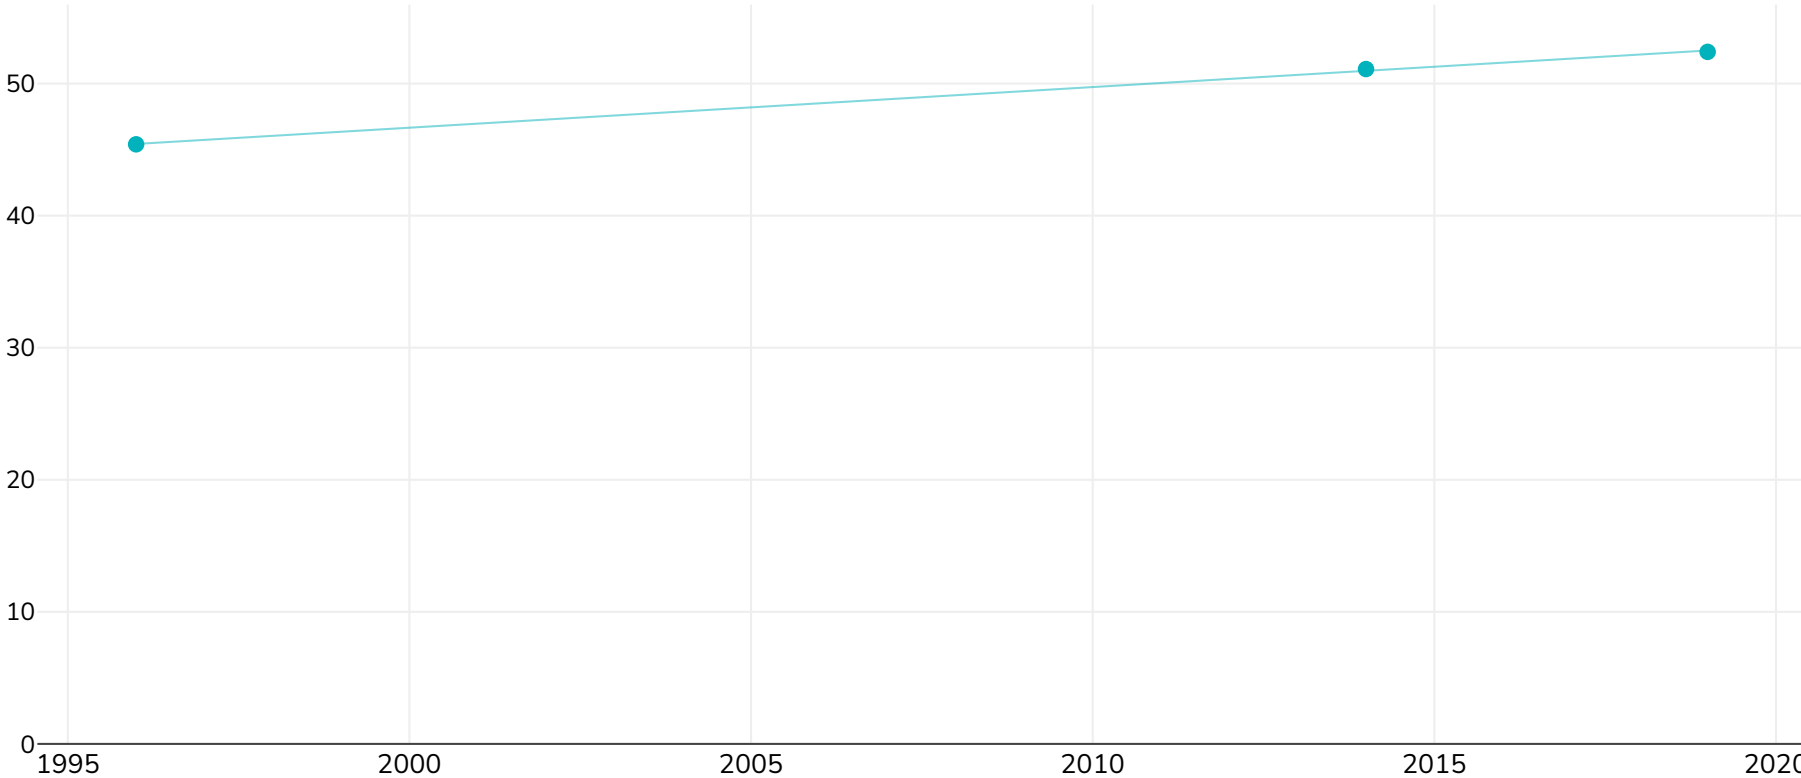

Estonia: Trend adult overweight obesity 1996 2019

Women

● Overweight or obesity

Survey type: Self-reported

References: For full details of references visit <https://data.worldobesity.org/>

Different methodologies may have been used to collect this data and so data from different surveys may not be strictly comparable. Please check with original data sources for methodologies used.