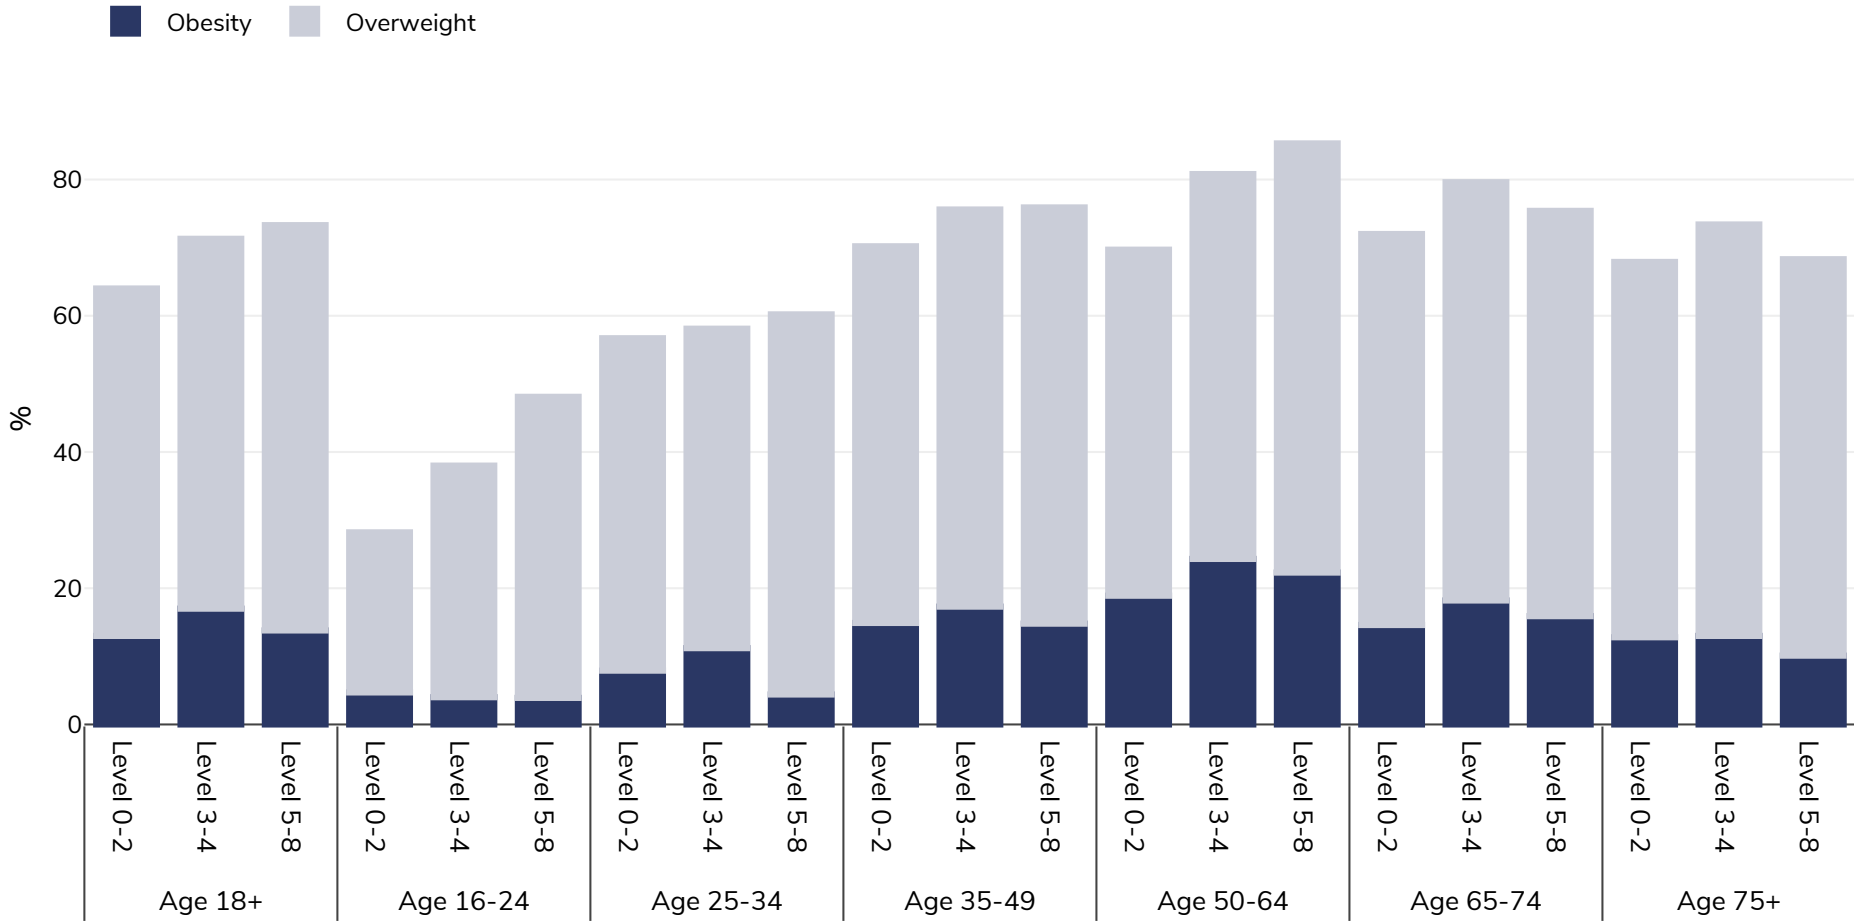

Bulgaria: Overweight/obesity by age and education

Men, 2017

Survey type: Self-reported

Area covered: National

References: Eurostat Database http://appsso.eurostat.ec.europa.eu/nui/show.do?dataset=ilc_hch10&lang=en (last accessed 25.08.20)

Unless otherwise noted, overweight refers to a BMI between 25kg and 29.9kg/m², obesity refers to a BMI greater than 30kg/m².