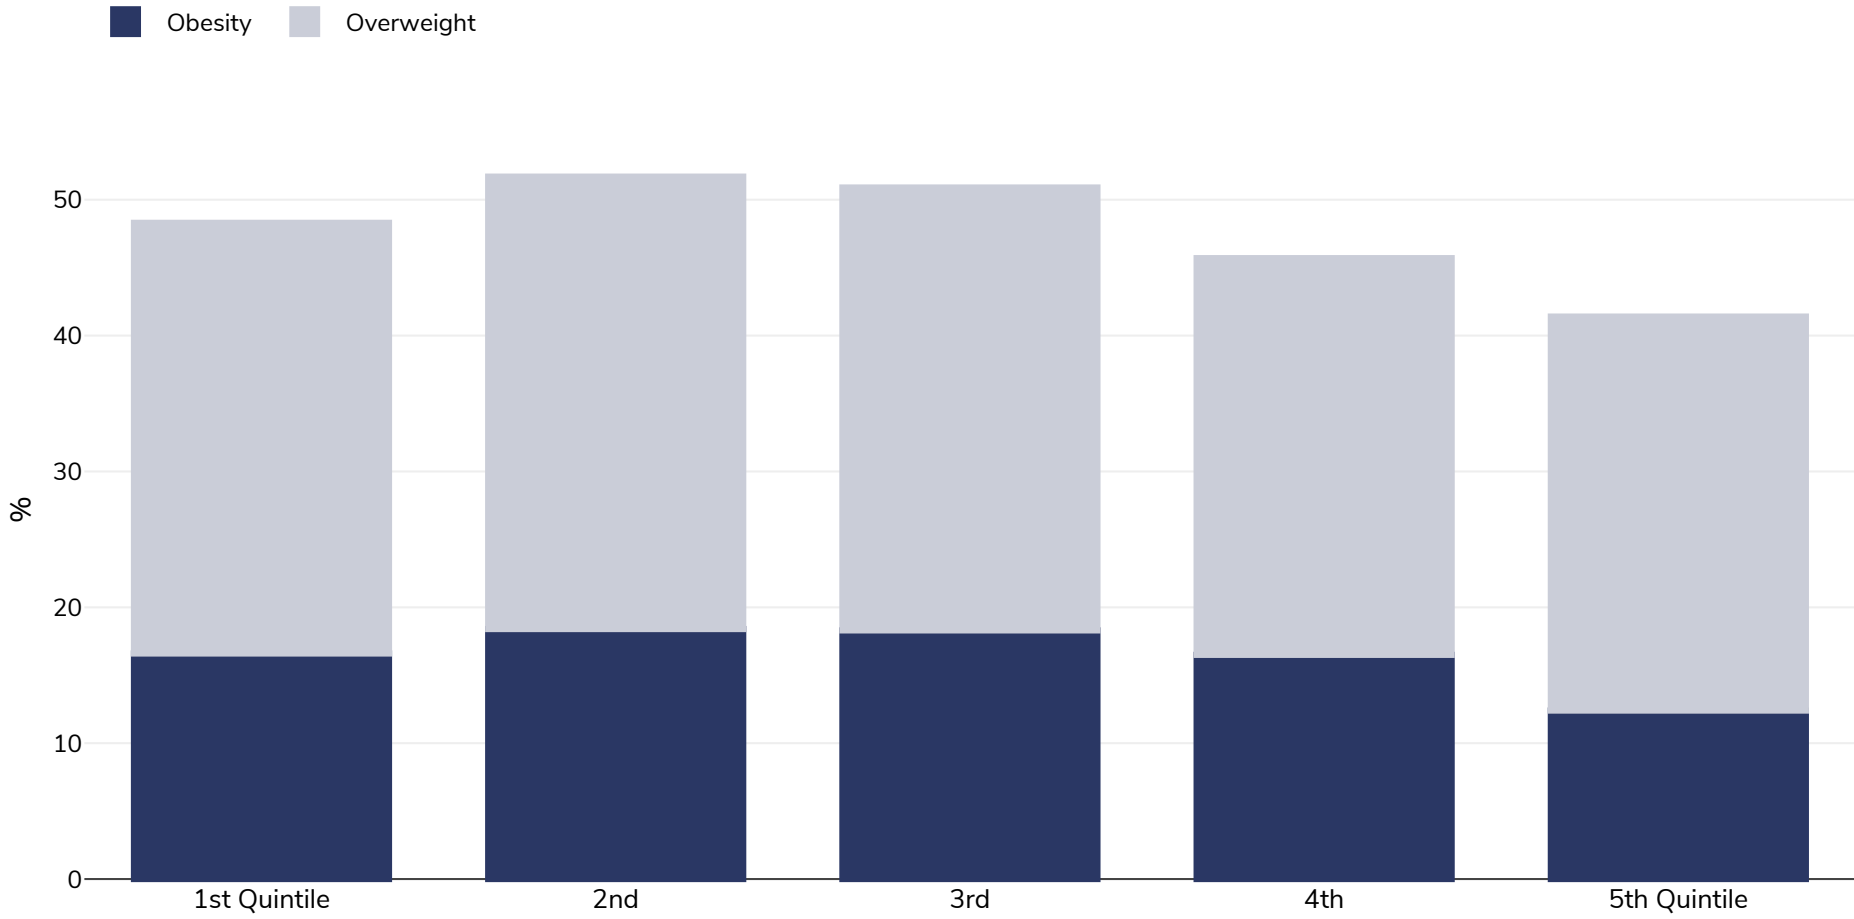

Poland: Overweight/obesity by socio-economic group

Women, 2014

Survey type: Self-reported

Age: 18+

Area covered: National

References: 2014 Eurostat Database: http://appsso.eurostat.ec.europa.eu/nui/show.do?dataset=hlth_ehis_bm1e&lang=en (last accessed 25.08.20)

Notes: 1st Quintile (lowest income), 5th Quintile (highest income) Please note where data = zero, there were insufficient data.
Unless otherwise noted, overweight refers to a BMI between 25kg and 29.9kg/m², obesity refers to a BMI greater than 30kg/m².