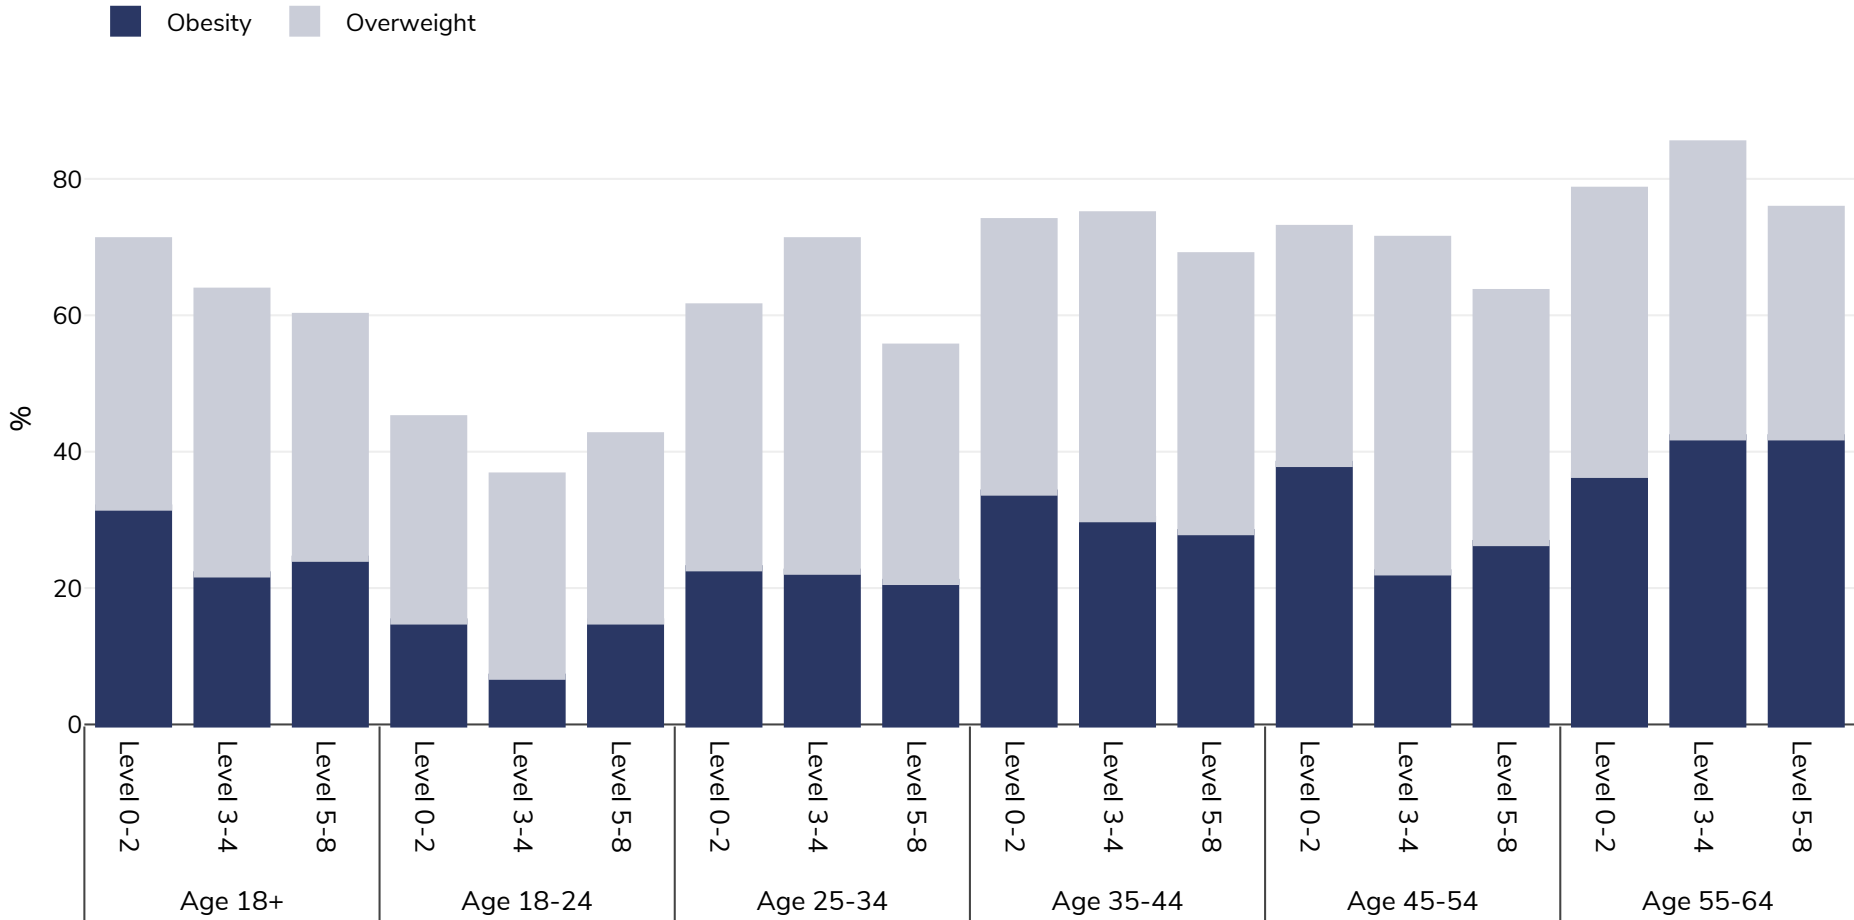

# Malta: Overweight/obesity by age and education

Men, 2014

Survey type: Self-reported

Area covered: National

References: 2014 Eurostat Database: [http://appsso.eurostat.ec.europa.eu/nui/show.do?dataset=hlth\\_ehis\\_bm1e&lang=en](http://appsso.eurostat.ec.europa.eu/nui/show.do?dataset=hlth_ehis_bm1e&lang=en) (last accessed 25.08.20)

Unless otherwise noted, overweight refers to a BMI between 25kg and 29.9kg/m<sup>2</sup>, obesity refers to a BMI greater than 30kg/m<sup>2</sup>.