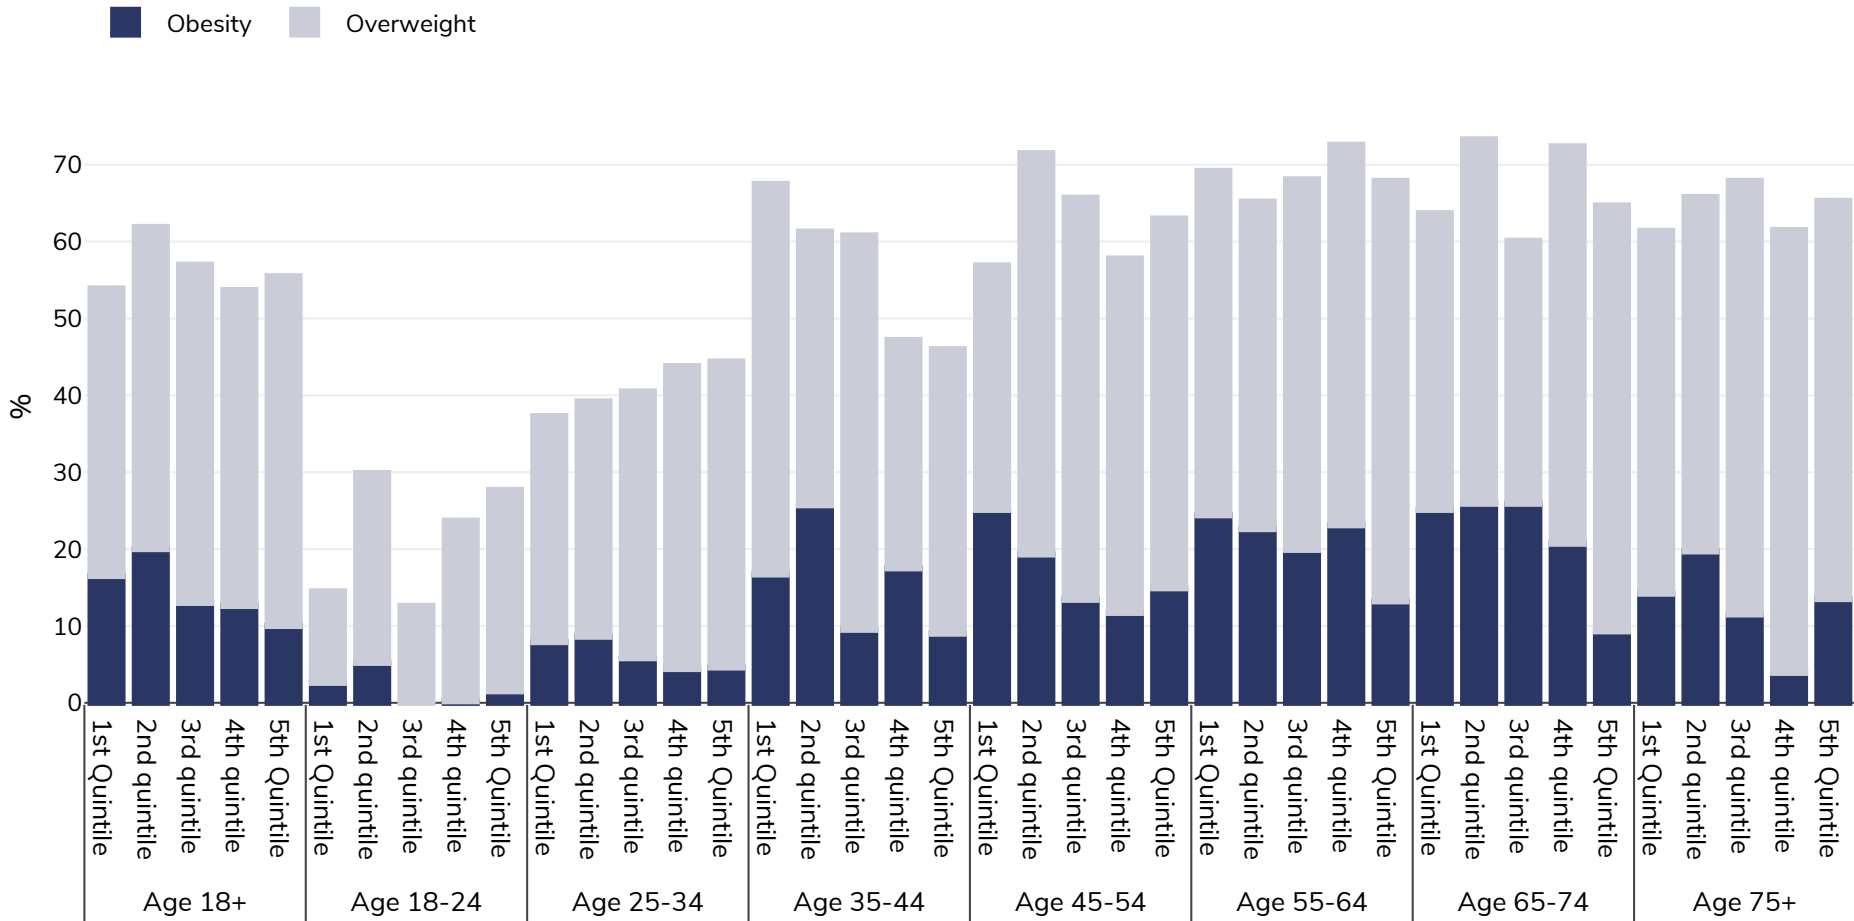

# Belgium: Overweight/obesity by age and socio-economic group

Men, 2014

Survey type: Self-reported

Area covered: National

References: Eurostat Database [http://appsso.eurostat.ec.europa.eu/nui/show.do?dataset=hlth\\_ehis\\_bm1i&lang=en](http://appsso.eurostat.ec.europa.eu/nui/show.do?dataset=hlth_ehis_bm1i&lang=en) (last accessed 25.08.20)

Unless otherwise noted, overweight refers to a BMI between 25kg and 29.9kg/m<sup>2</sup>, obesity refers to a BMI greater than 30kg/m<sup>2</sup>.