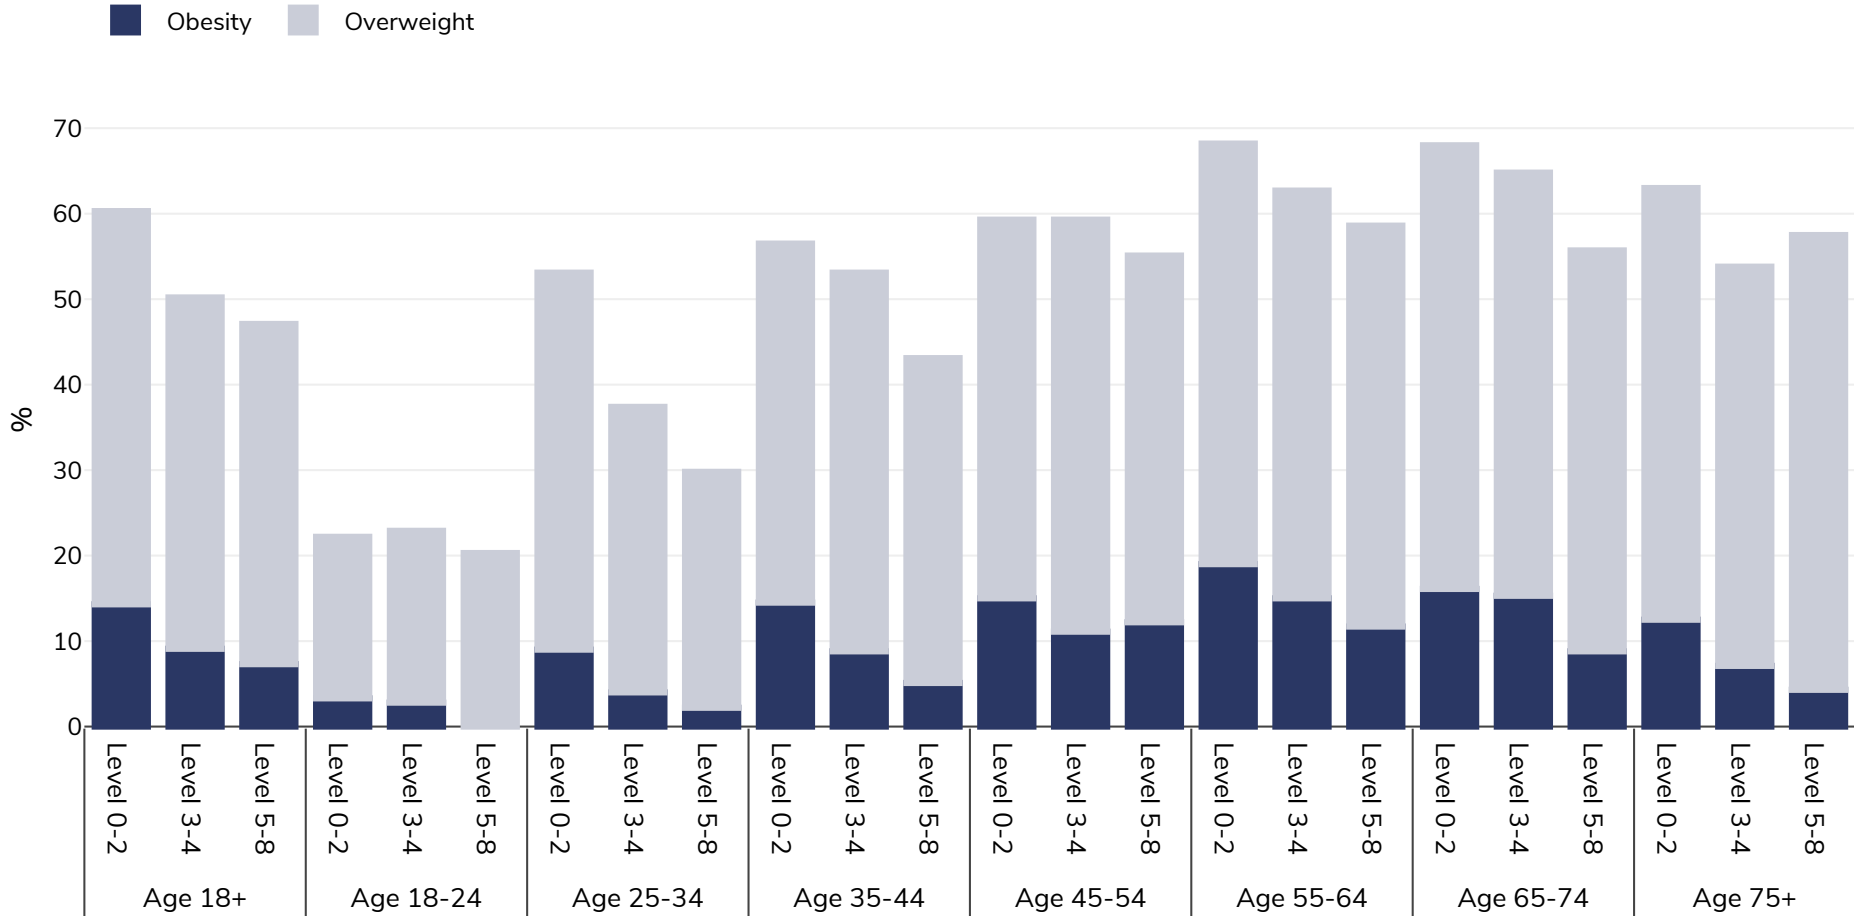

Italy: Overweight/obesity by age and education

Men, 2014

Survey type: Self-reported

Area covered: National

References: Eurostat Eurostat Database: http://appsso.eurostat.ec.europa.eu/nui/show.do?dataset=hlth_ehis_bm1e&lang=en (last accessed 25.08.20)

Unless otherwise noted, overweight refers to a BMI between 25kg and 29.9kg/m², obesity refers to a BMI greater than 30kg/m².